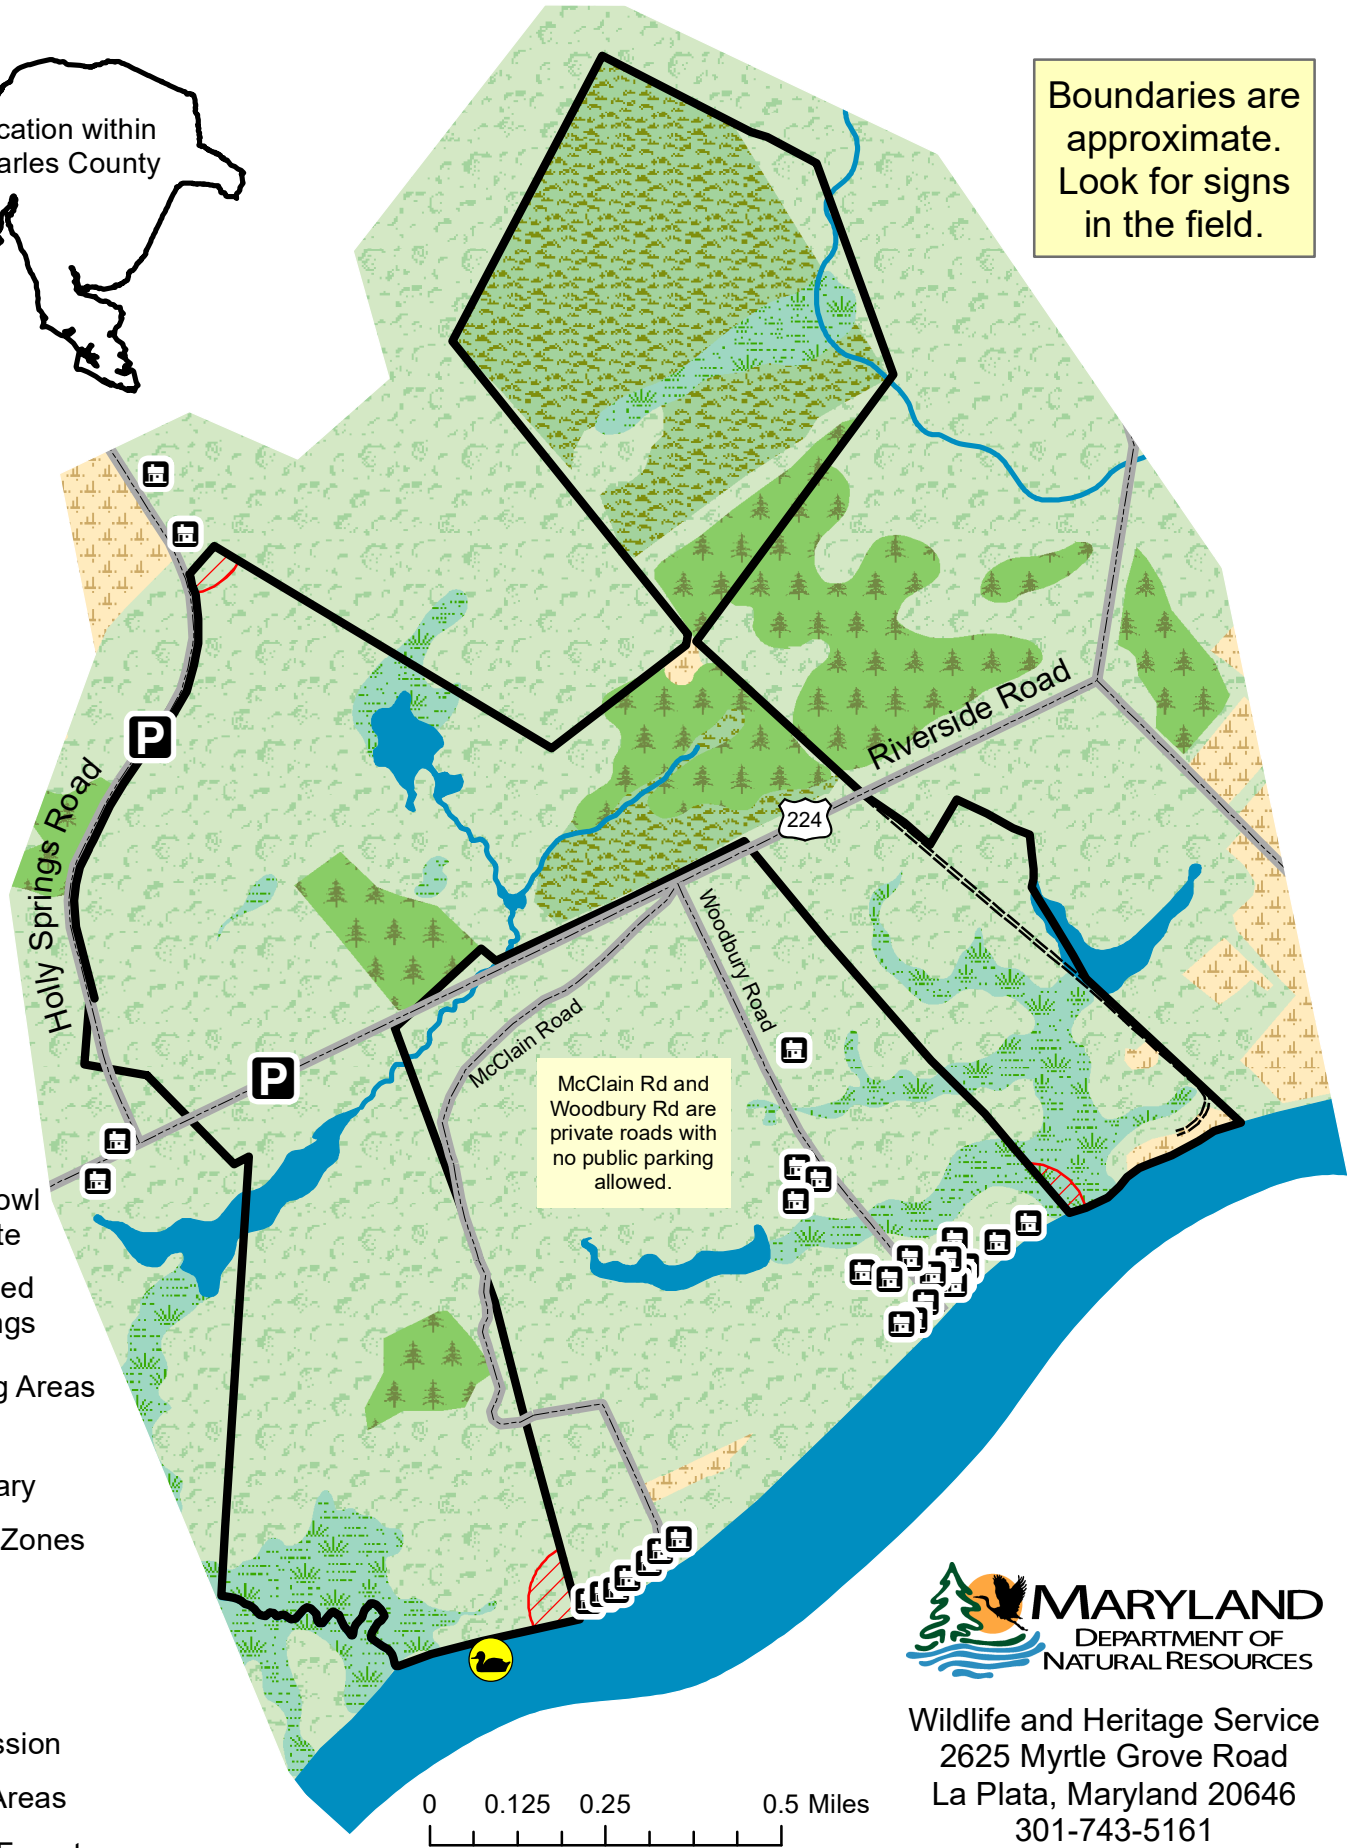

Riverside Wildlife Management Area Nanjemoy, Maryland (Charles County)

Boundaries are approximate.
Look for signs in the field.

Legend

-  Waterfowl Blindsite
-  Occupied Dwellings
-  Parking Areas
-  WMA Boundary
-  Safety Zones
-  Pines
-  Marsh
-  Early Succession
-  Open Areas
-  Mixed Forest