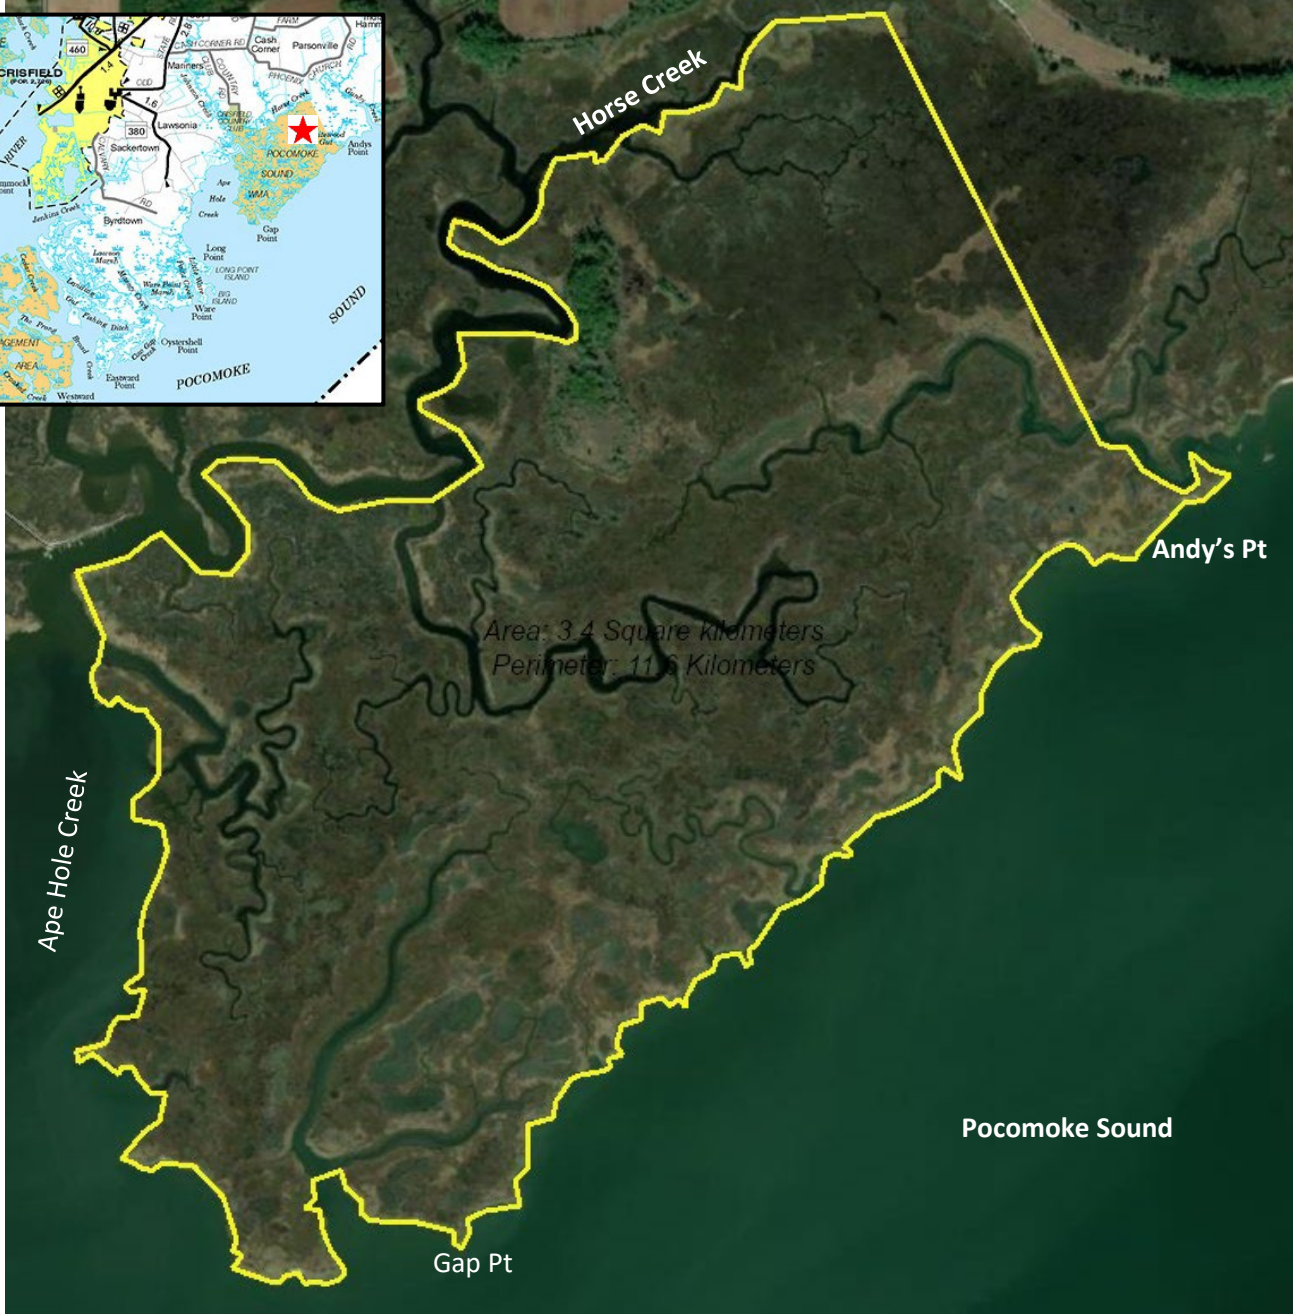

Pocomoke Sound WMA

Wes Moore Governor
Josh Kurtz Secretary

Legend

 WMA Boundary (922 acres)
(Boat Access Only)

**Wildlife and Heritage Service
Wellington WMA**
32733 Dublin Road
Princess Anne, Md. 21853
(410) 651-2065
dnr.maryland.gov