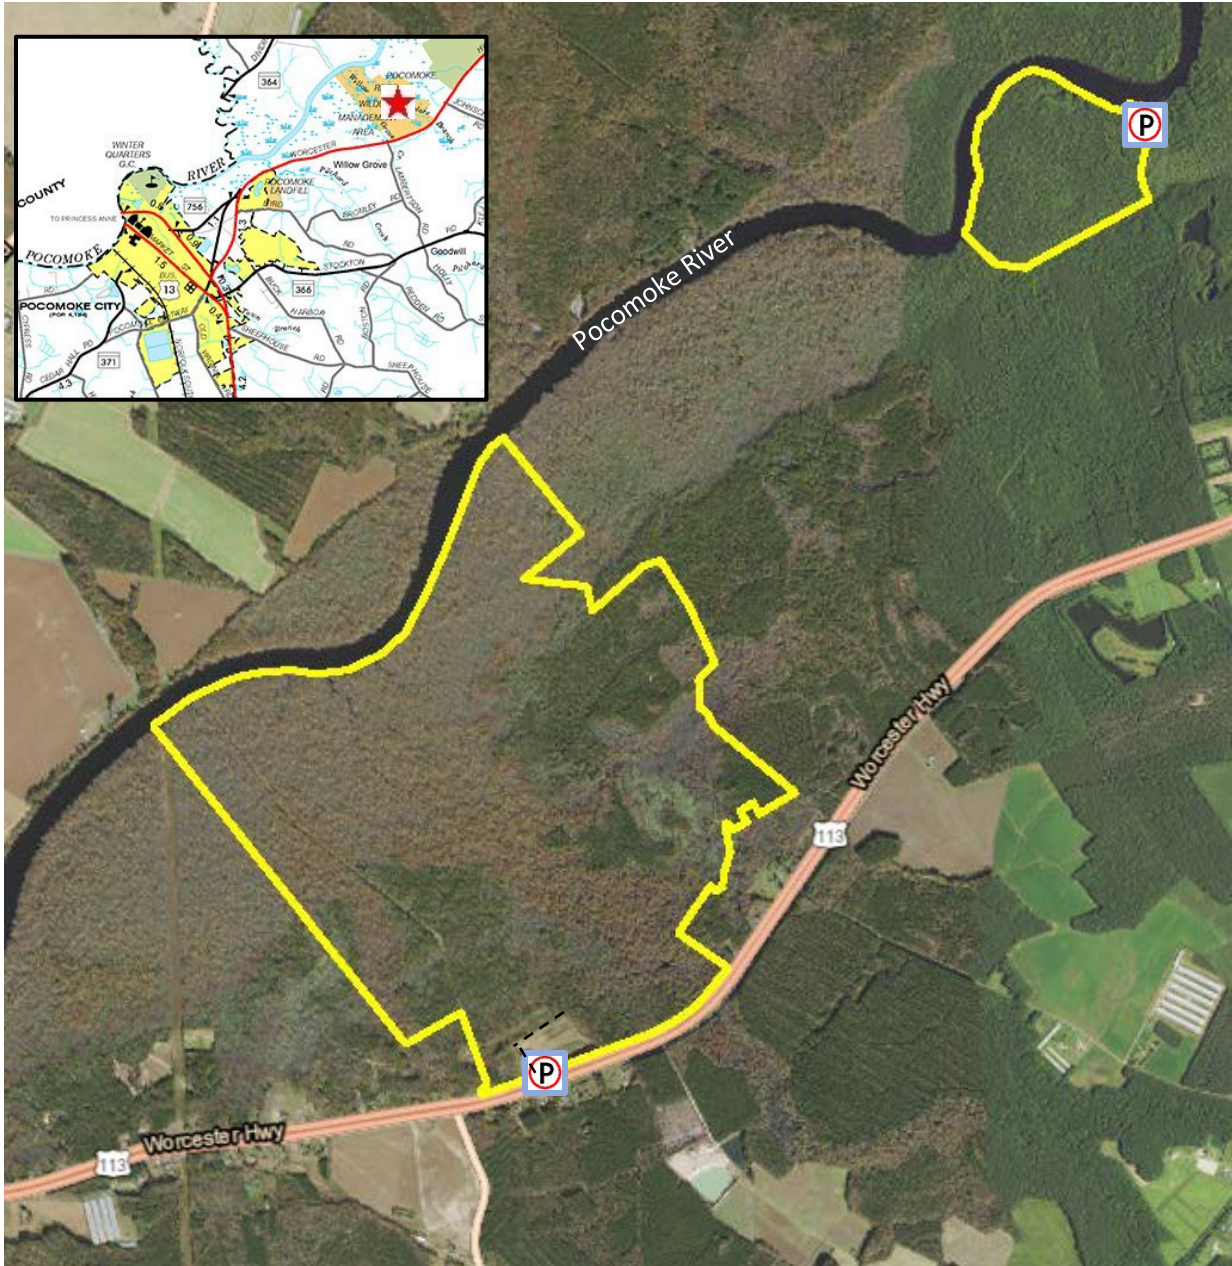

Pocomoke River WMA

Wes Moore Governor
Josh Kurtz Secretary

Legend

-  WMA Boundary (1008 acres)
-  Parking
-  Trails

**Wildlife and Heritage Service
Wellington WMA**
32733 Dublin Road
Princess Anne, Md. 21853
(410) 651-2065
dnr.maryland.gov

November 2021