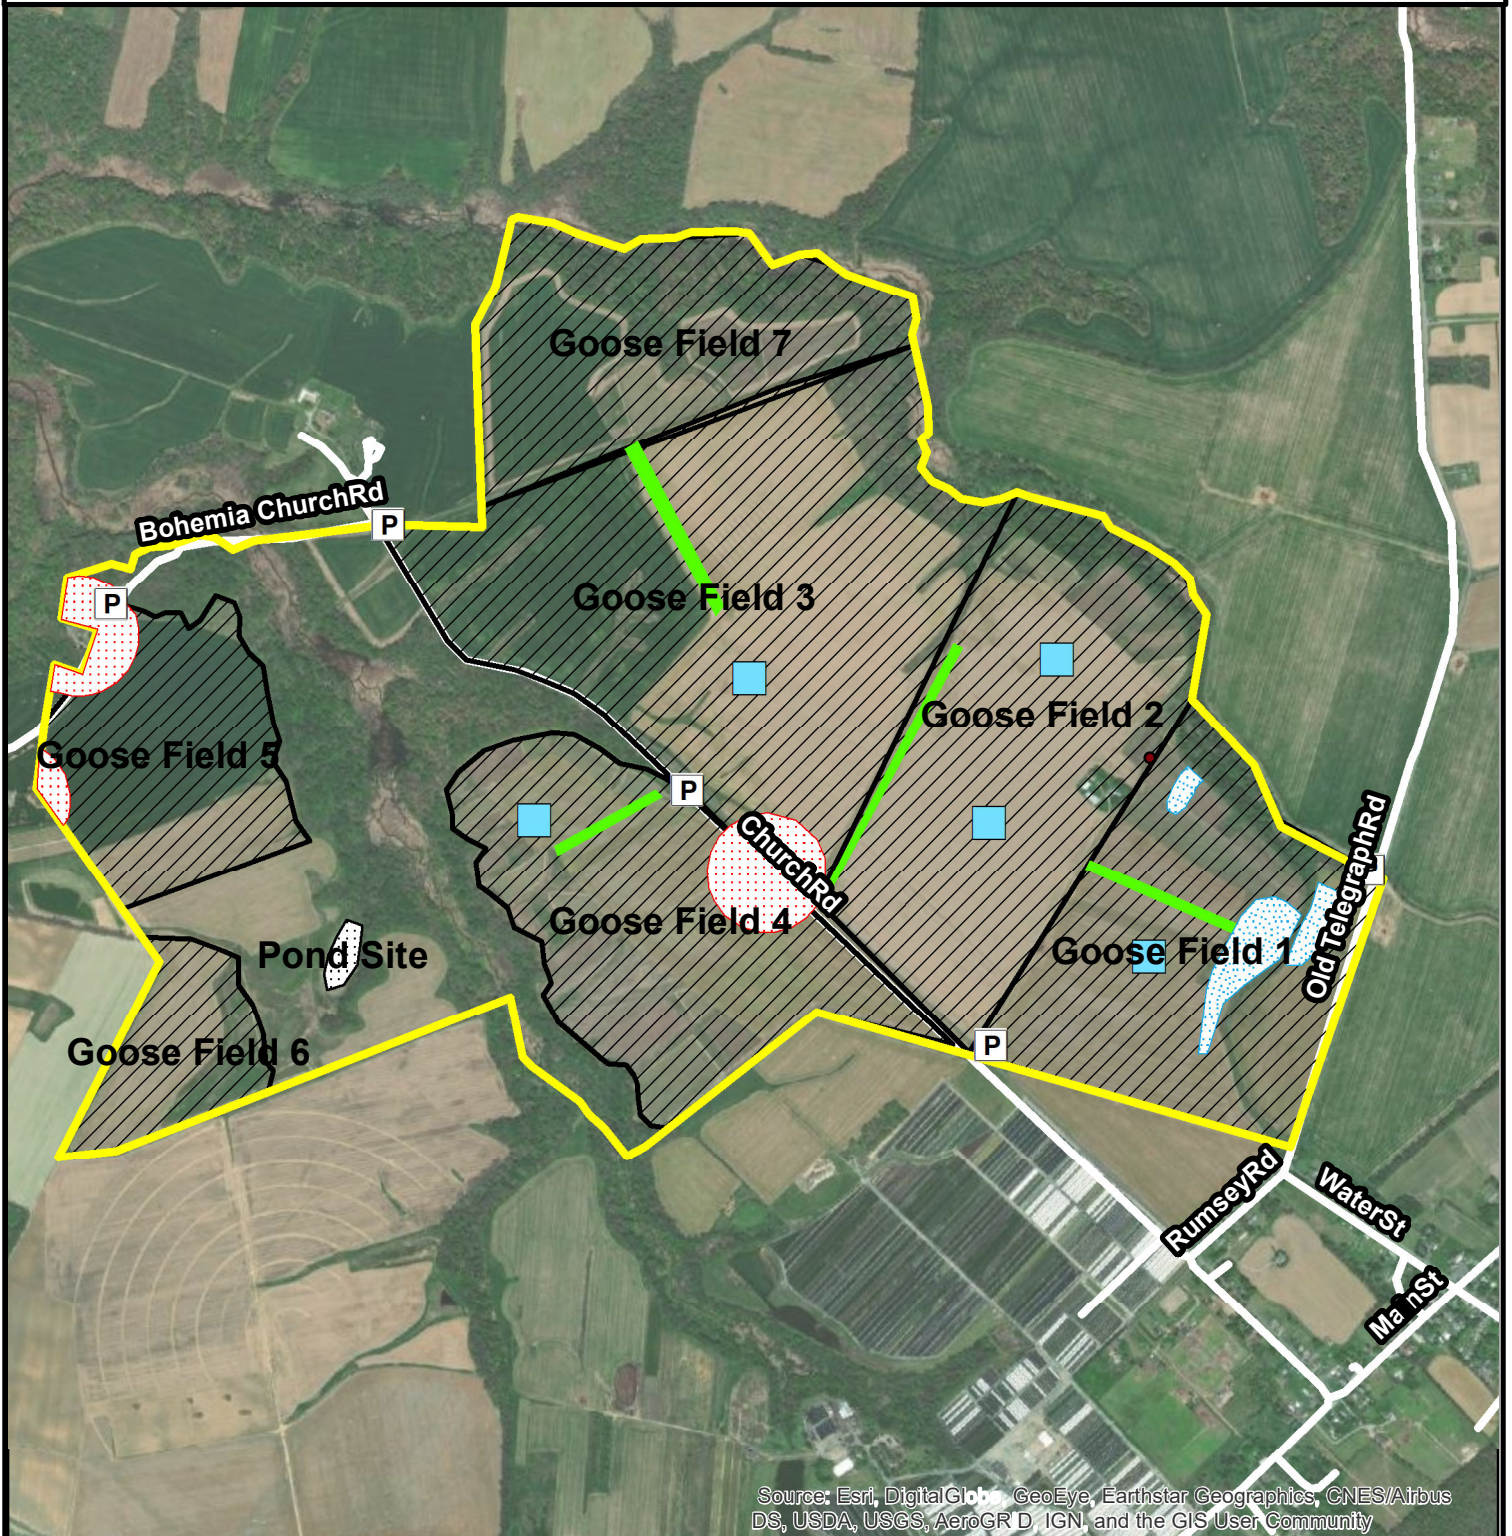

Old Bohemia Wildlife Management Area

Source: Esri, DigitalGlobe, GeoEye, Earthstar Geographics, CNES/Airbus DS, USDA, USGS, AeroGRID, IGN, and the GIS User Community

Legend

-  Boundary
-  Moist Soil Impoundments
-  Safety Zone
-  Sunflowers
-  Goose Pits
-  Goose Fields
-  Pond Site
-  Parking Lots