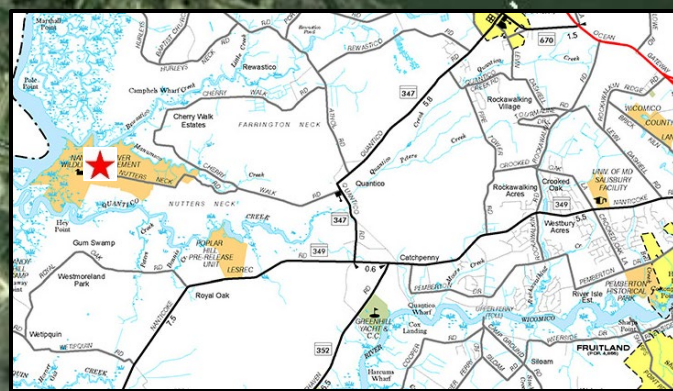

Nanticoke River WMA (Nutters Neck)

Wes Moore Governor
Josh Kurtz Secretary

Legend

-  WMA Boundary (1,587 acres)
-  Trails
-  Parking

Wildlife and Heritage Service
LeCompte WMA
4220 Steele Neck Road
Vienna, Md. 21860
(410) 376-3236
dnr.maryland.gov