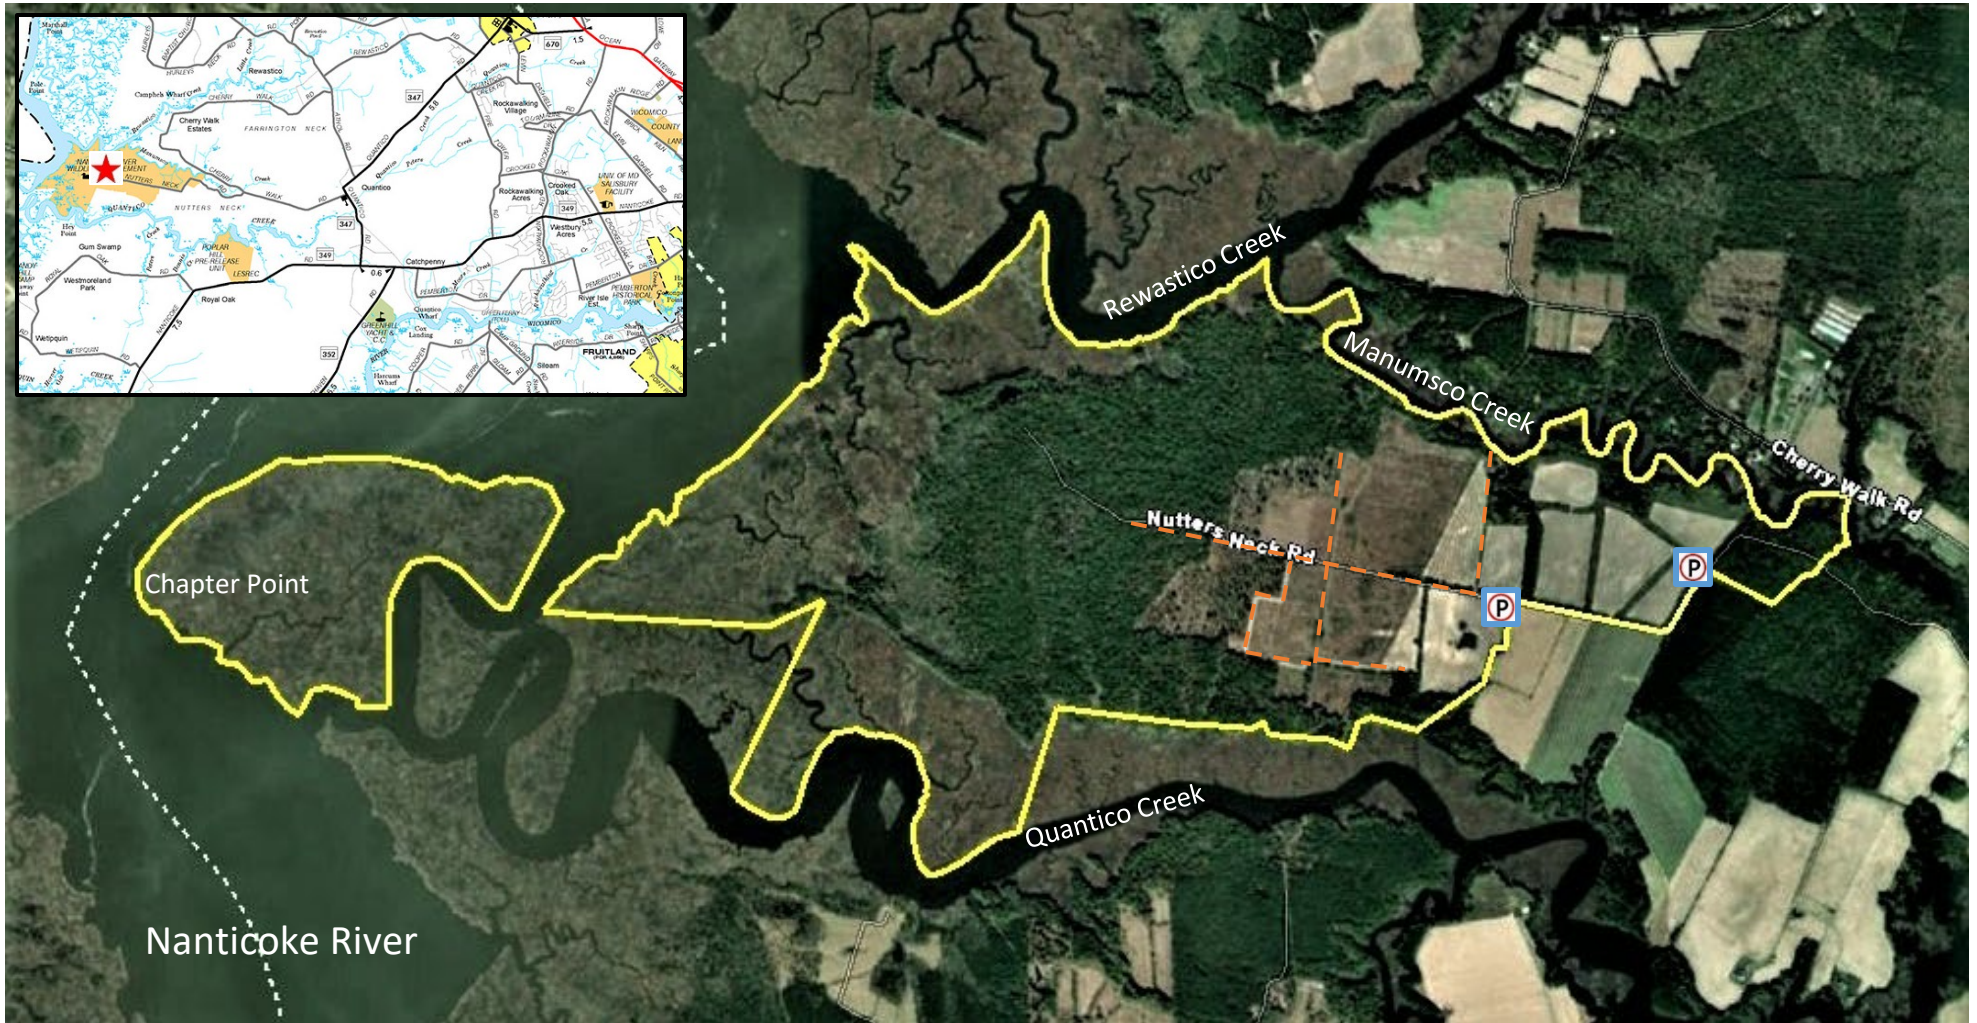

Nanticoke River WMA (Nutters Neck)

Wes Moore Governor
Josh Kurtz Secretary

Legend

-  WMA Boundary (1,587 acres)
-  Trails
-  Parking

Wildlife and Heritage Service
LeCompte WMA
4220 Steele Neck Road
Vienna, Md. 21860
(410) 376-3236
dnr.maryland.gov