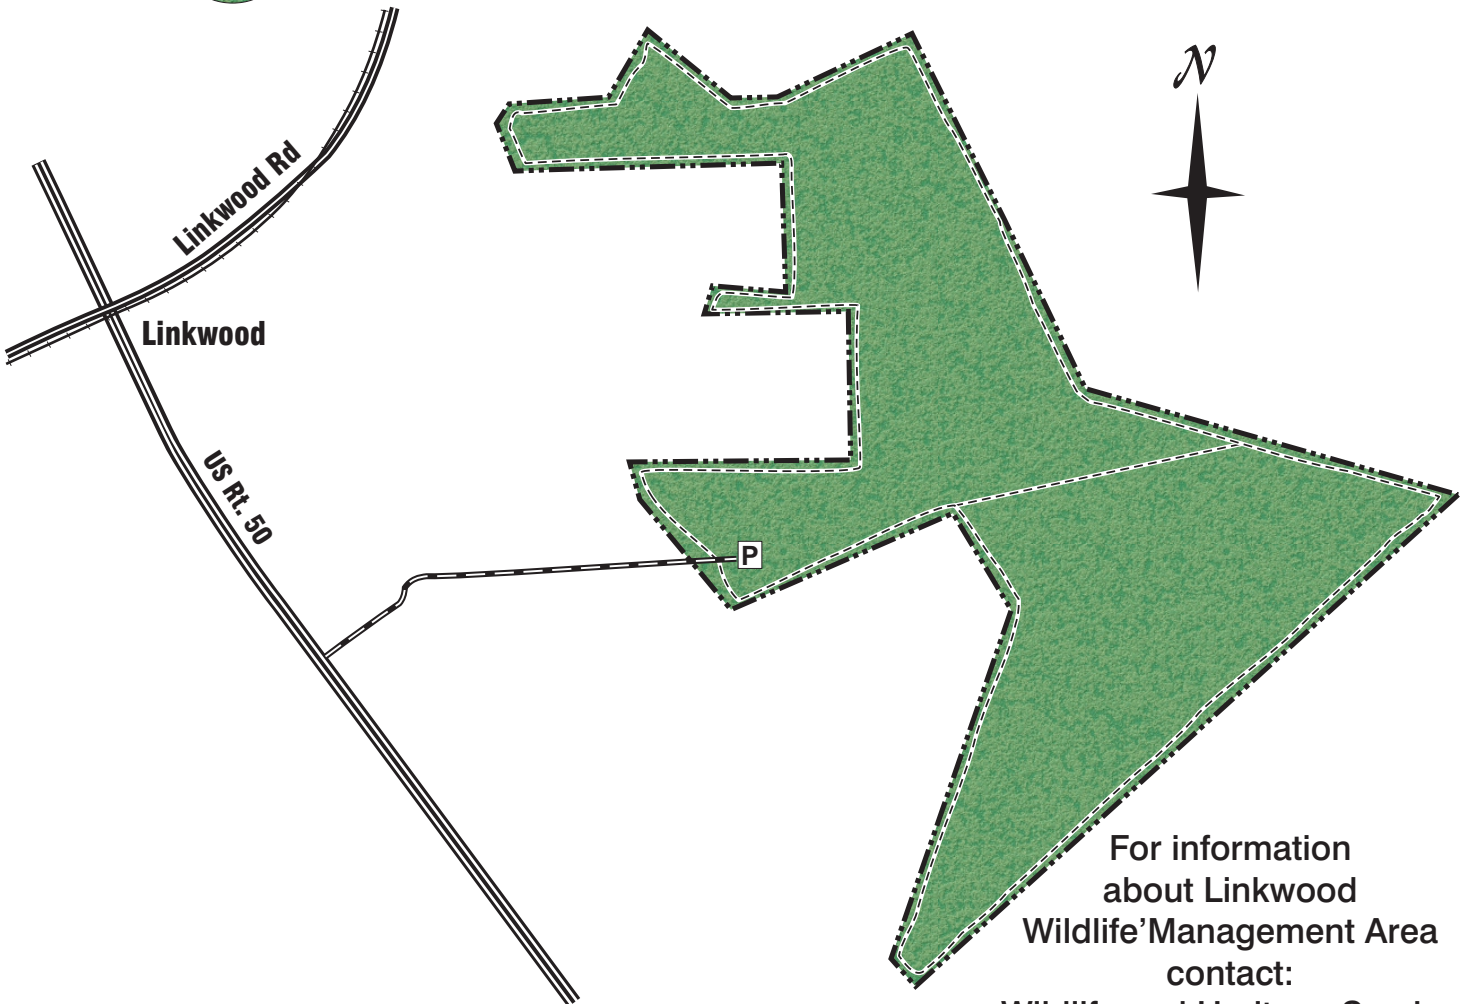

Linkwood Wildlife Management Area

313 Acres

-  WMA Boundary
-  Improved Road
-  Unimproved Road
-  Railroad
-  Trail
-  Parking
-  Woods

For information
about Linkwood
Wildlife Management Area
contact:
Wildlife and Heritage Service
4220 Steele Neck Road
Vienna, Maryland 21869
410- 376-3236
dnr.maryland.gov