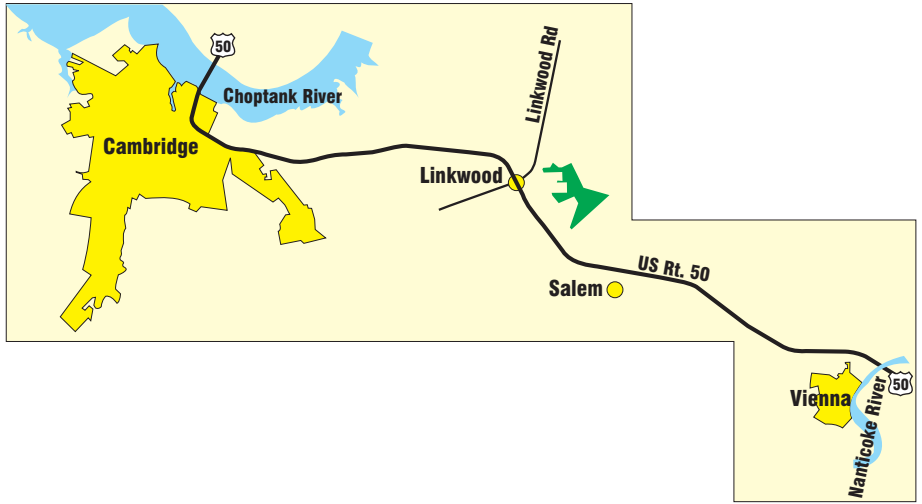

Linkwood Wildlife Management Area

313 Acres

-  WMA Boundary
-  Improved Road
-  Unimproved Road
-  Railroad
-  Trail
-  Parking
-  Woods

For information
about Linkwood
Wildlife Management Area
contact:
Wildlife and Heritage Service
4220 Steele Neck Road
Vienna, Maryland 21869
410- 376-3236
dnr.maryland.gov