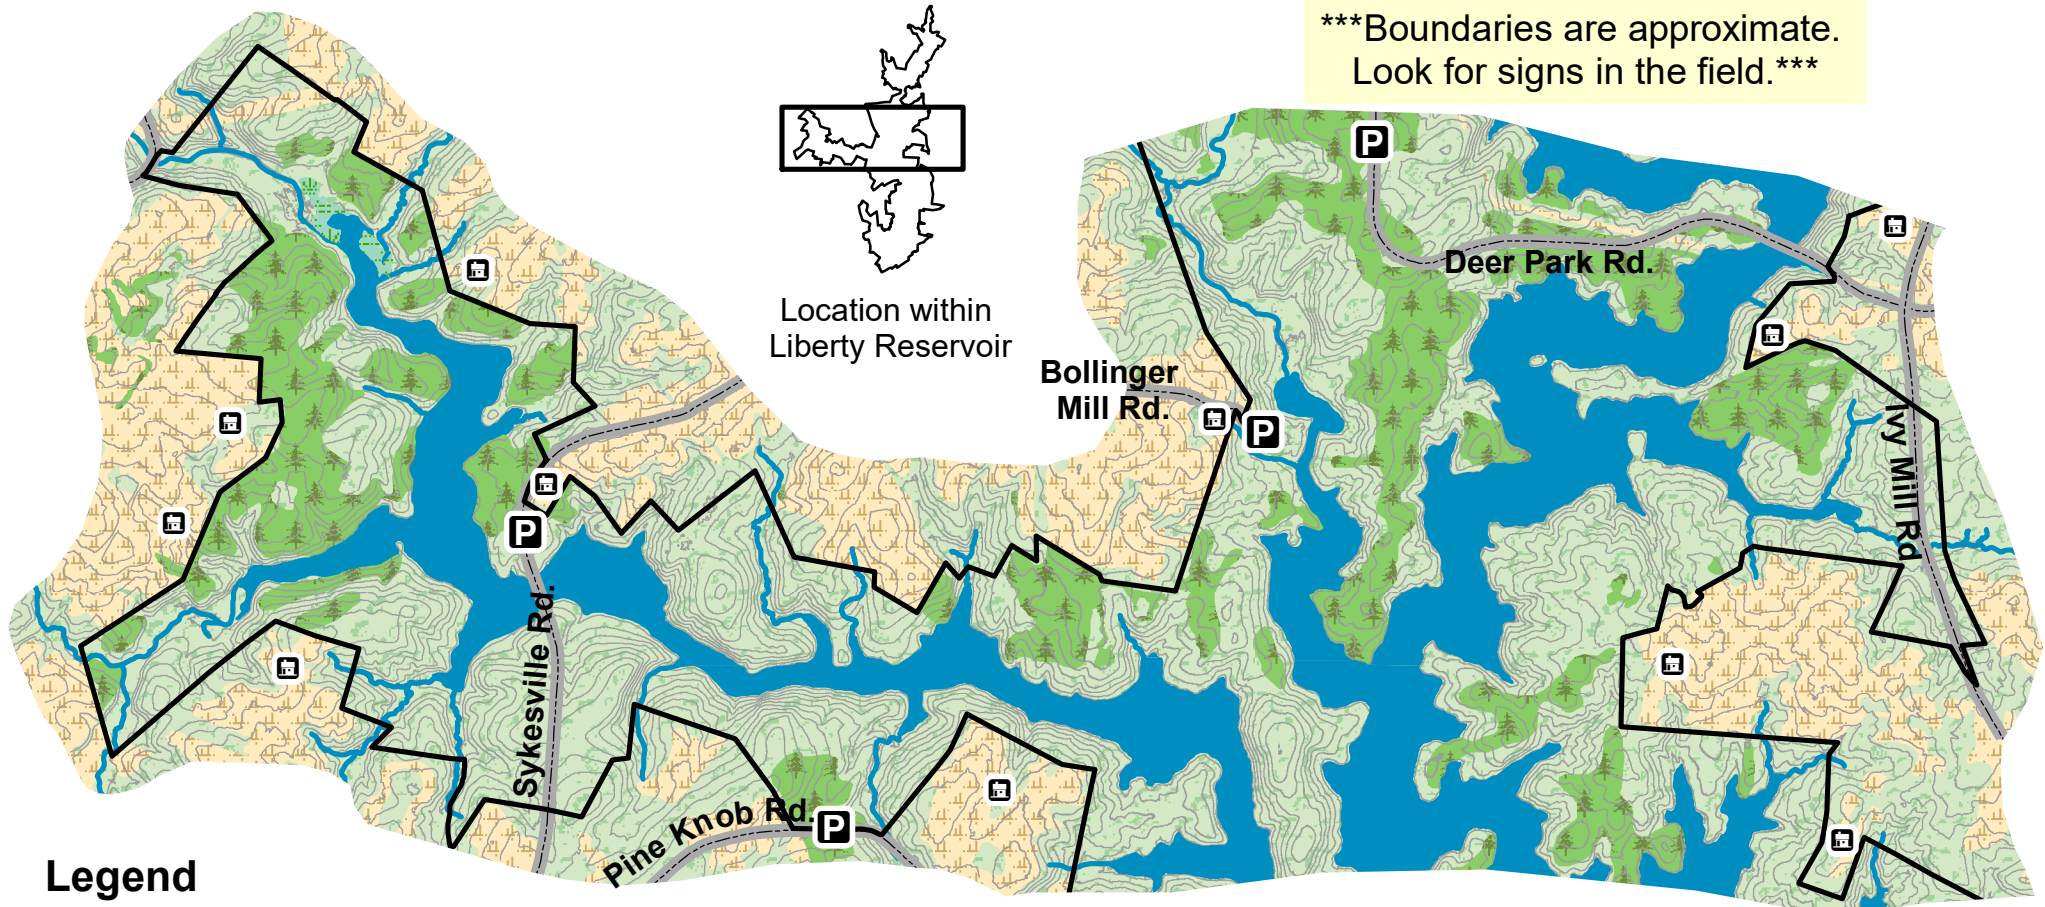

Liberty Reservoir Cooperative Wildlife Management Area- North (Carroll/Baltimore County)

Legend

-  CWMA Boundary
-  Roads
-  Parking Area
-  Occupied Dwelling
-  Railroad
-  Powerline Corridor
-  Water
-  Marsh
-  Pines
-  Fields
-  Mixed Forest

Location within Liberty Reservoir

Liberty Reservoir Cooperative Wildlife Management Area- Central (Carroll/Baltimore County)

***Boundaries are approximate.
Look for signs in the field.***

Legend

-  CWMA Boundary
-  Roads
-  Parking Area
-  Occupied Dwelling
-  Safety Zone
-  Water
-  20 ft. Contours
-  Marsh
-  Pines
-  Fields
-  Mixed Forest

Location within Baltimore and Carroll counties

Boundaries are approximate. Look for signs in the field.

Legend

-  Parking Area
-  Roads
-  CWMA Boundary
-  Safety Zone
-  Occupied Dwelling
-  20 ft. Contours
-  Dam
-  Boat Ramp
-  Water
-  Pines
-  Fields
-  Mixed Forest