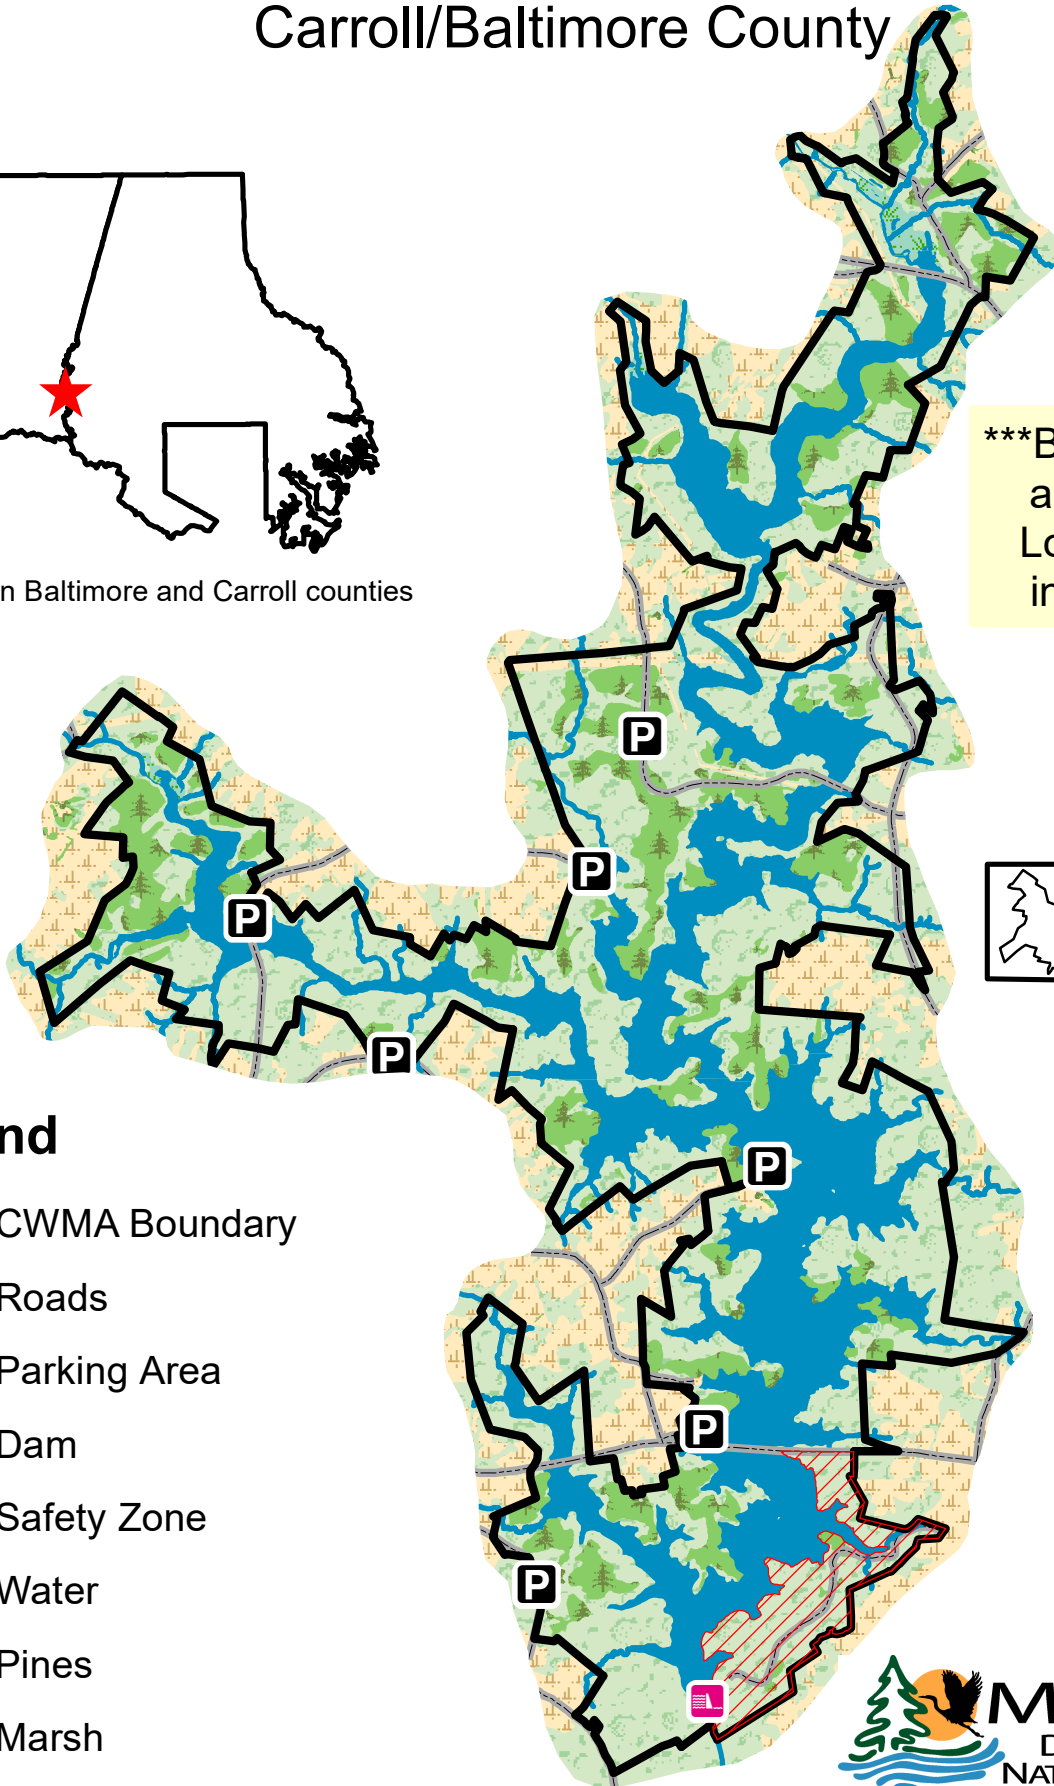

Liberty Reservoir Cooperative Wildlife Management Area Carroll/Baltimore County

Location within Baltimore and Carroll counties

Boundaries are approximate. Look for signs in the field.

See additional pages for more detailed maps

Liberty Reservoir Cooperative Wildlife Management Area- North (Carroll/Baltimore County)

Legend

-  CWMA Boundary
-  Roads
-  Parking Area
-  Occupied Dwelling
-  Railroad
-  Powerline Corridor
-  Water
-  Marsh
-  Pines
-  Fields
-  Mixed Forest

Location within Liberty Reservoir

Liberty Reservoir Cooperative Wildlife Management Area- Central (Carroll/Baltimore County)

***Boundaries are approximate.
Look for signs in the field.***

Legend

-  CWMA Boundary
-  Roads
-  Parking Area
-  Occupied Dwelling
-  Safety Zone
-  Water
-  20 ft. Contours
-  Marsh
-  Pines
-  Fields
-  Mixed Forest

Location within Baltimore and Carroll counties

Boundaries are approximate. Look for signs in the field.

Legend

-  Parking Area
-  Roads
-  CWMA Boundary
-  Safety Zone
-  Occupied Dwelling
-  20 ft. Contours
-  Dam
-  Boat Ramp
-  Water
-  Pines
-  Fields
-  Mixed Forest