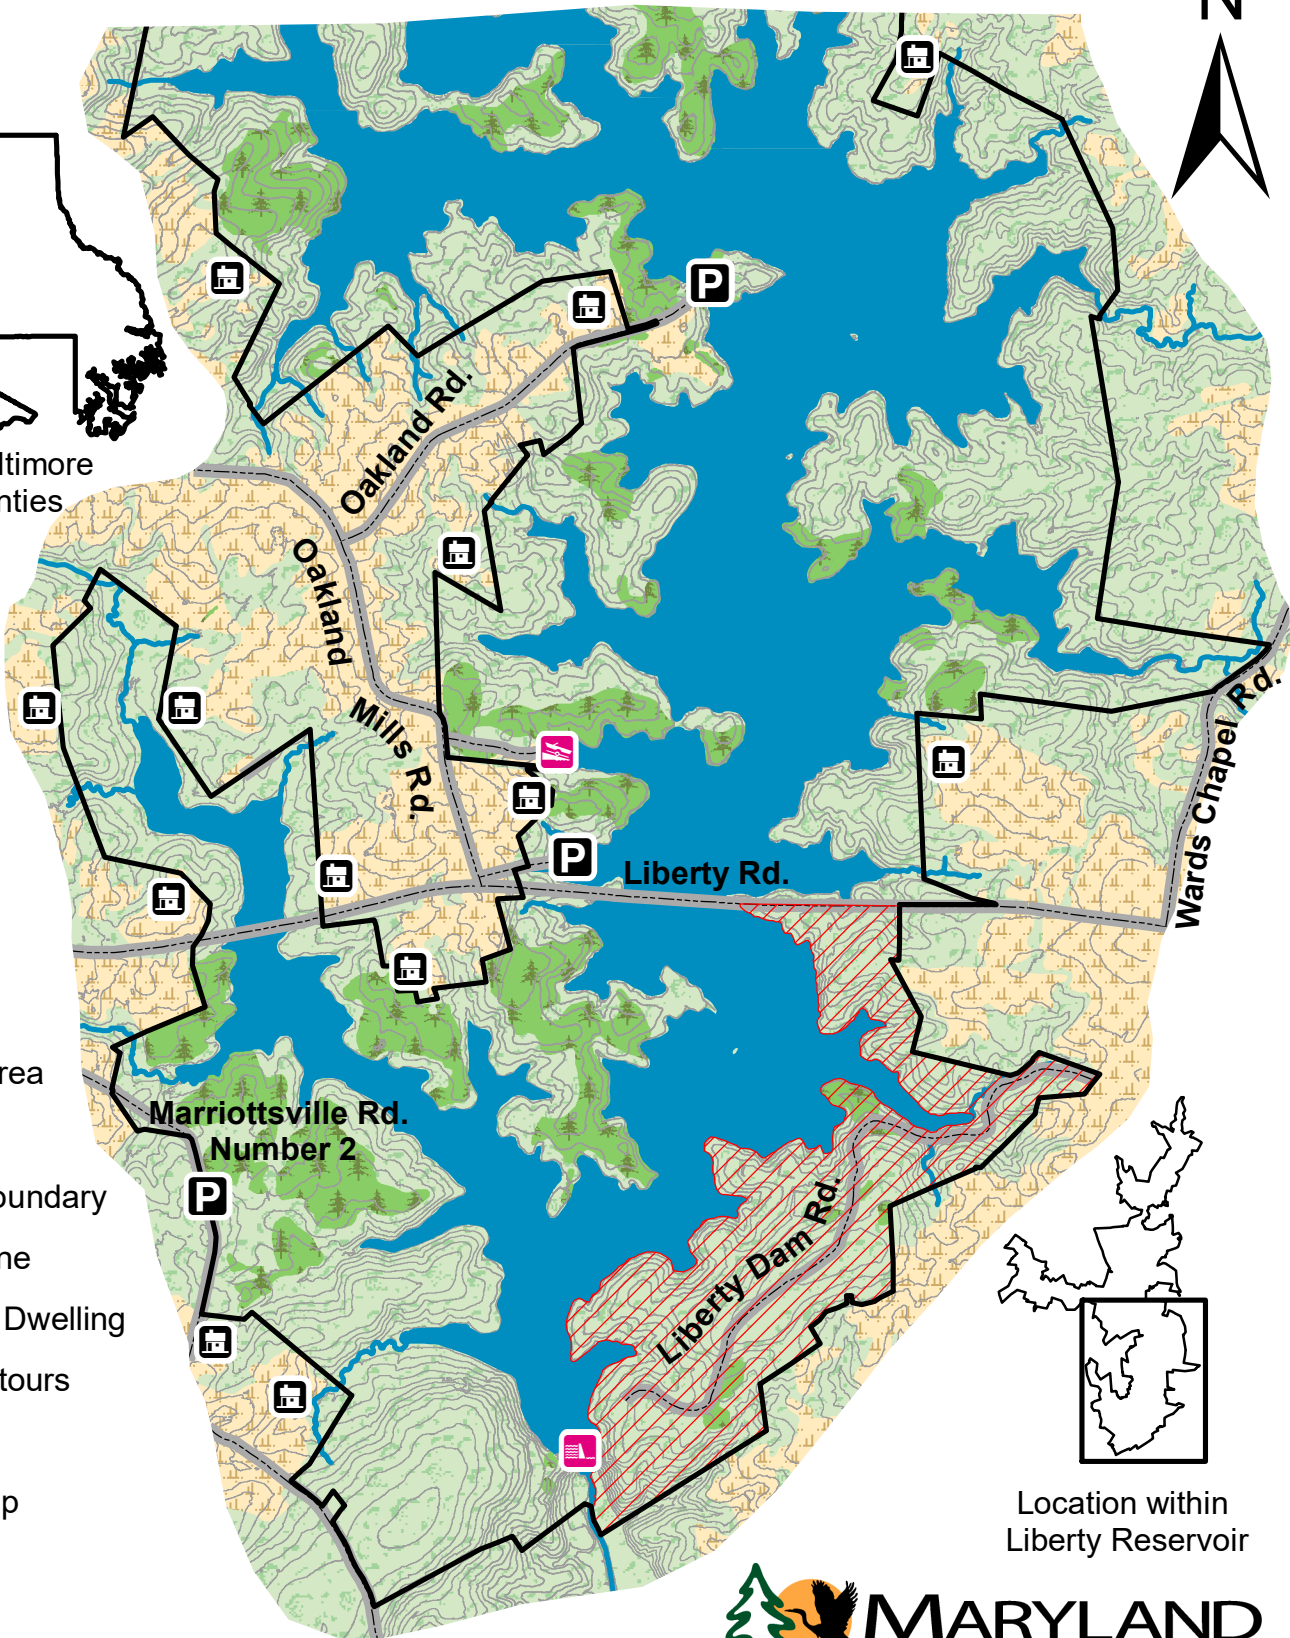

Liberty Reservoir Cooperative Wildlife Management Area Carroll/Baltimore County

Location within Baltimore and Carroll counties

Boundaries are approximate. Look for signs in the field.

See additional pages for more detailed maps

Location within Liberty Reservoir

Liberty Reservoir Cooperative Wildlife Management Area- Central (Carroll/Baltimore County)

***Boundaries are approximate.
Look for signs in the field.***

Legend

-  CWMA Boundary
-  Roads
-  Parking Area
-  Occupied Dwelling
-  Safety Zone
-  Water
-  20 ft. Contours
-  Marsh
-  Pines
-  Fields
-  Mixed Forest

Location within Baltimore and Carroll counties

Wildlife and Heritage Service
3740 Gwynnbrook Avenue
Owings Mills, Maryland 21117
410-356-9272

Liberty Reservoir Cooperative Wildlife Management Area- South (Carroll/Baltimore County)

Location within Baltimore and Carroll counties

Boundaries are approximate. Look for signs in the field.

Legend

-  Parking Area
-  Roads
-  CWMA Boundary
-  Safety Zone
-  Occupied Dwelling
-  20 ft. Contours
-  Dam
-  Boat Ramp
-  Water
-  Pines
-  Fields
-  Mixed Forest