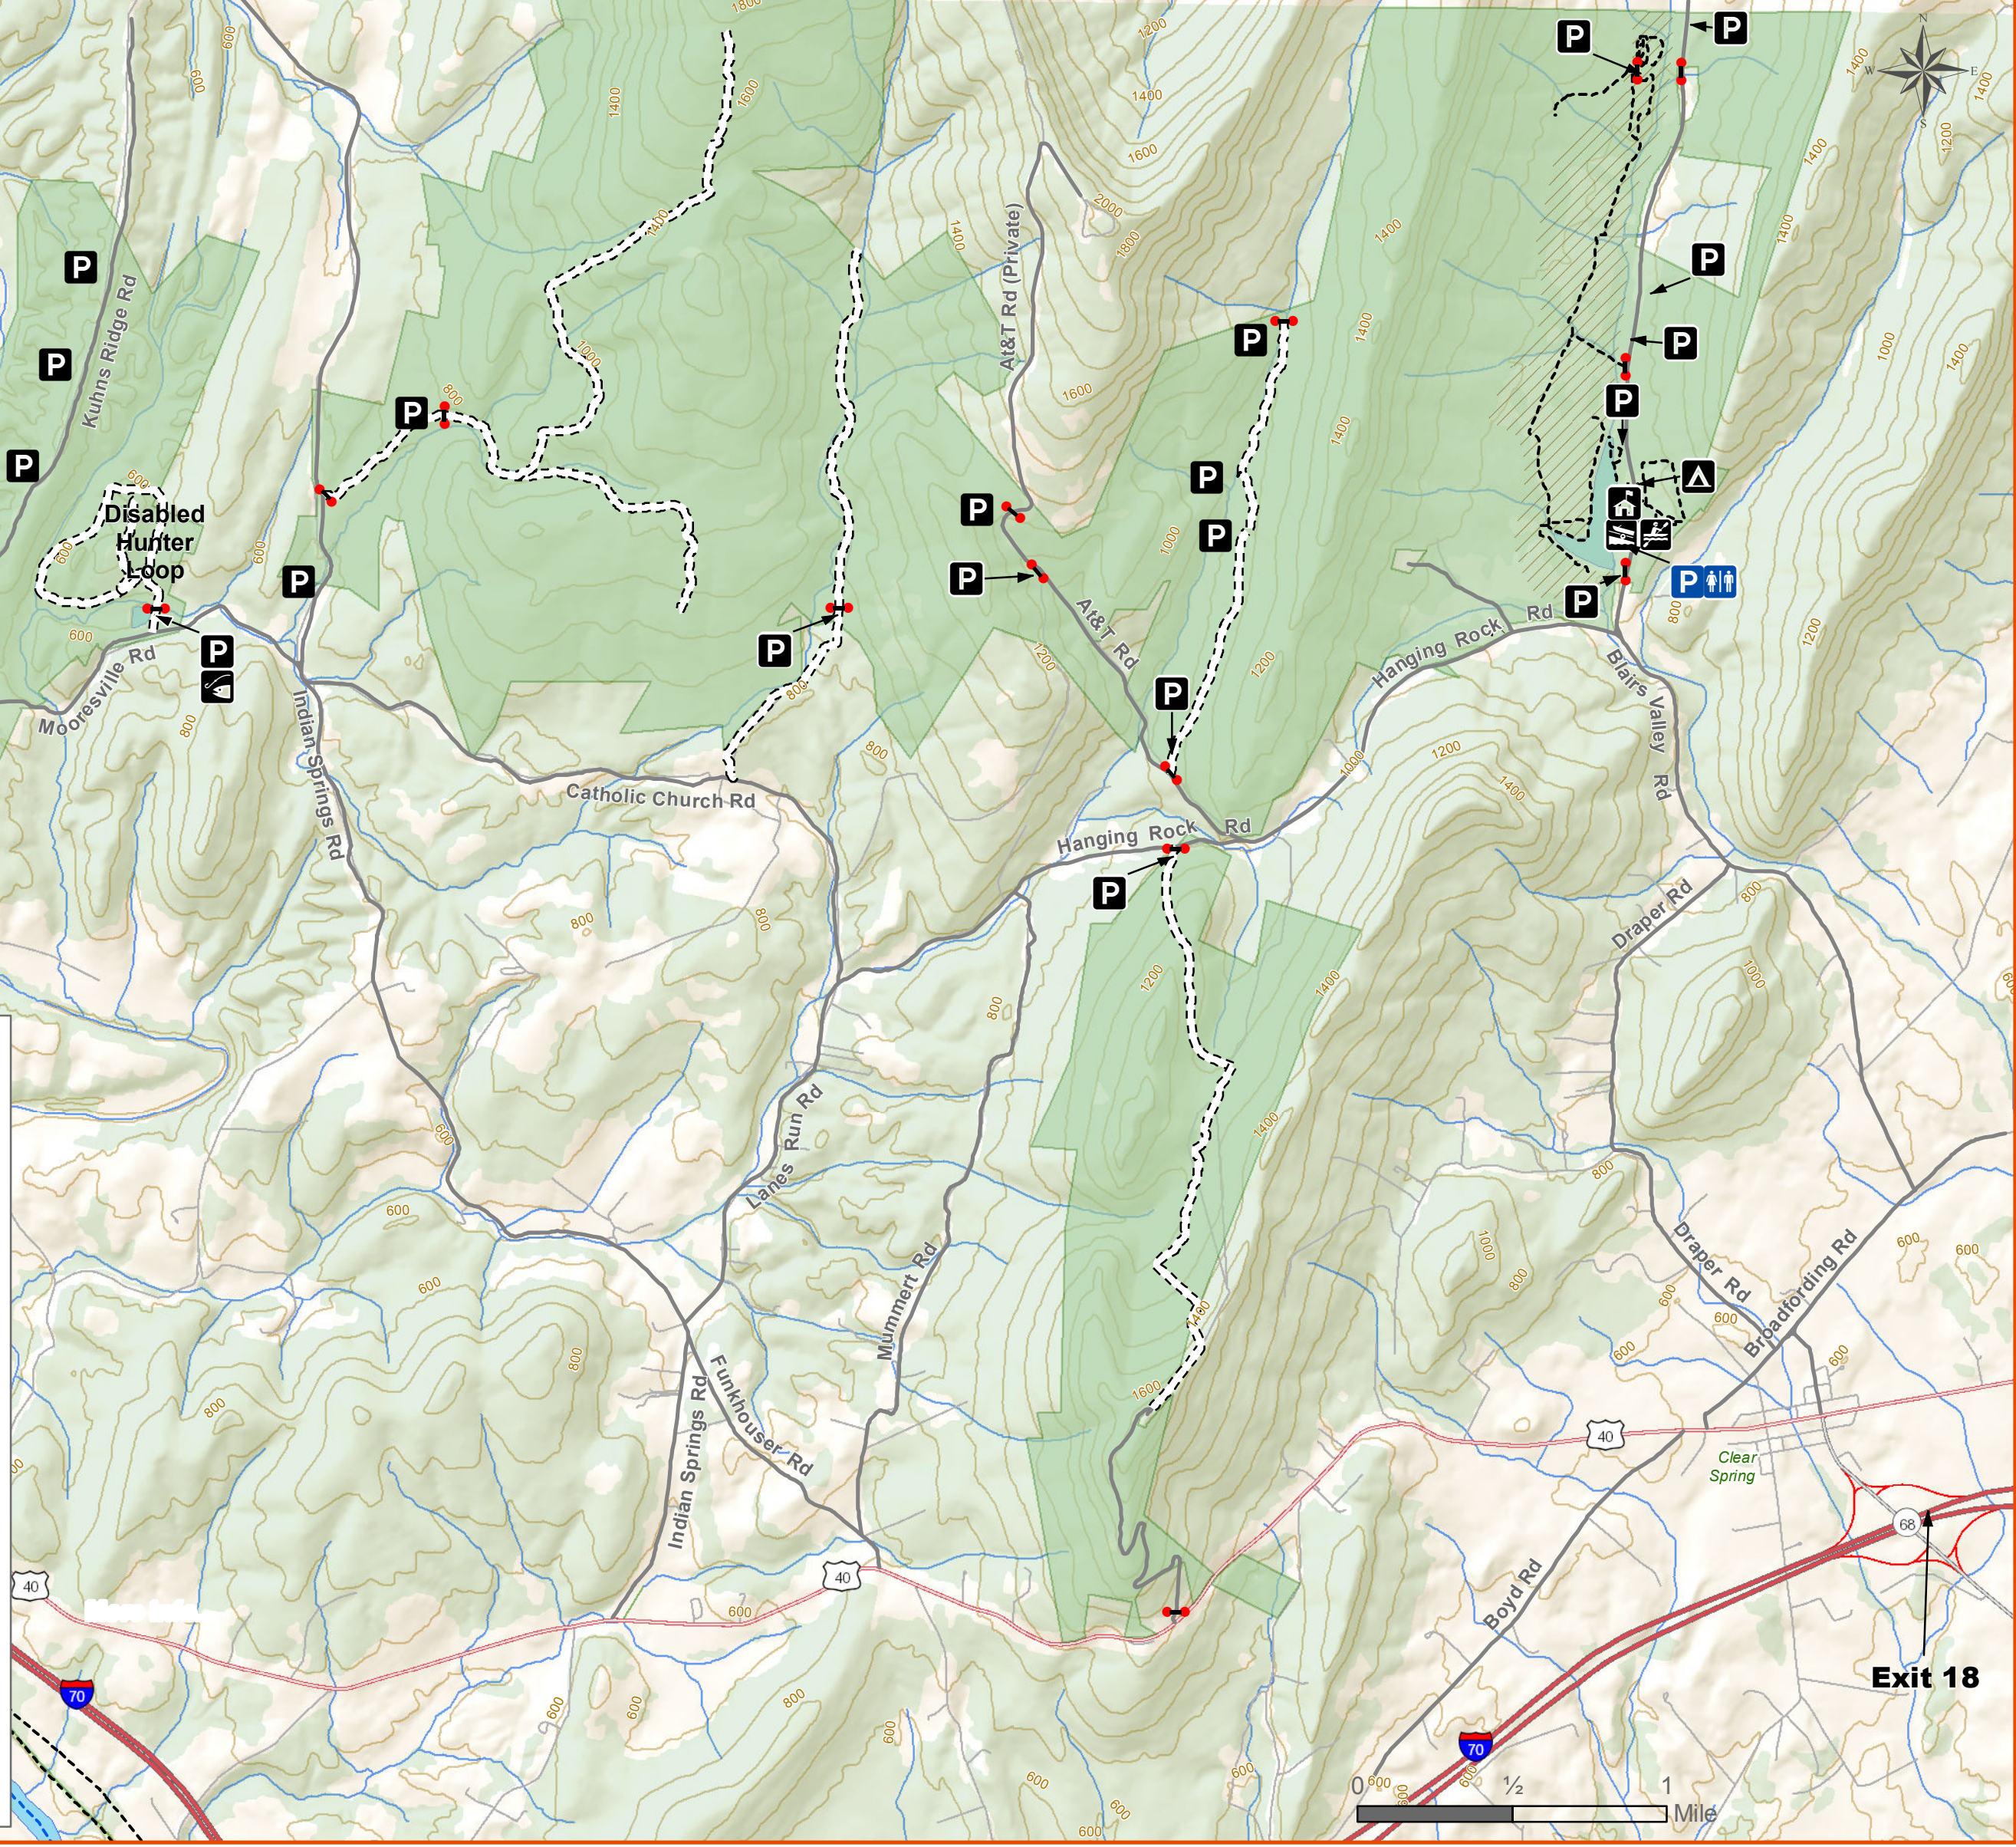

## Indian Springs Wildlife Mgmt. Area

**WMA Address:**  
 14038 Blairs Valley Road  
 Clear Spring, MD 21722  
**Contact:** 301-842-2702 **Emergencies:** 410-260-8888

- Parking    Camping Site    Fishing
- Office    Restroom    Boat Ramp
- Soft Launch    Gate

- ADA Accessible Features
- Trail (Color Indicates Blaze)
- Service Road and Trail
- Roads
- WMA Area Boundary (Approx.)
- Field Trial Area
- 100' Contour Interval (From USGS)

Last Updated Jan 2016  
 Indian Springs WMA Website:  
[dnr.maryland.gov/wildlife/Pages/publiclands/western/indiansprings.aspx](http://dnr.maryland.gov/wildlife/Pages/publiclands/western/indiansprings.aspx)

# LEGEND

**Exit 18**