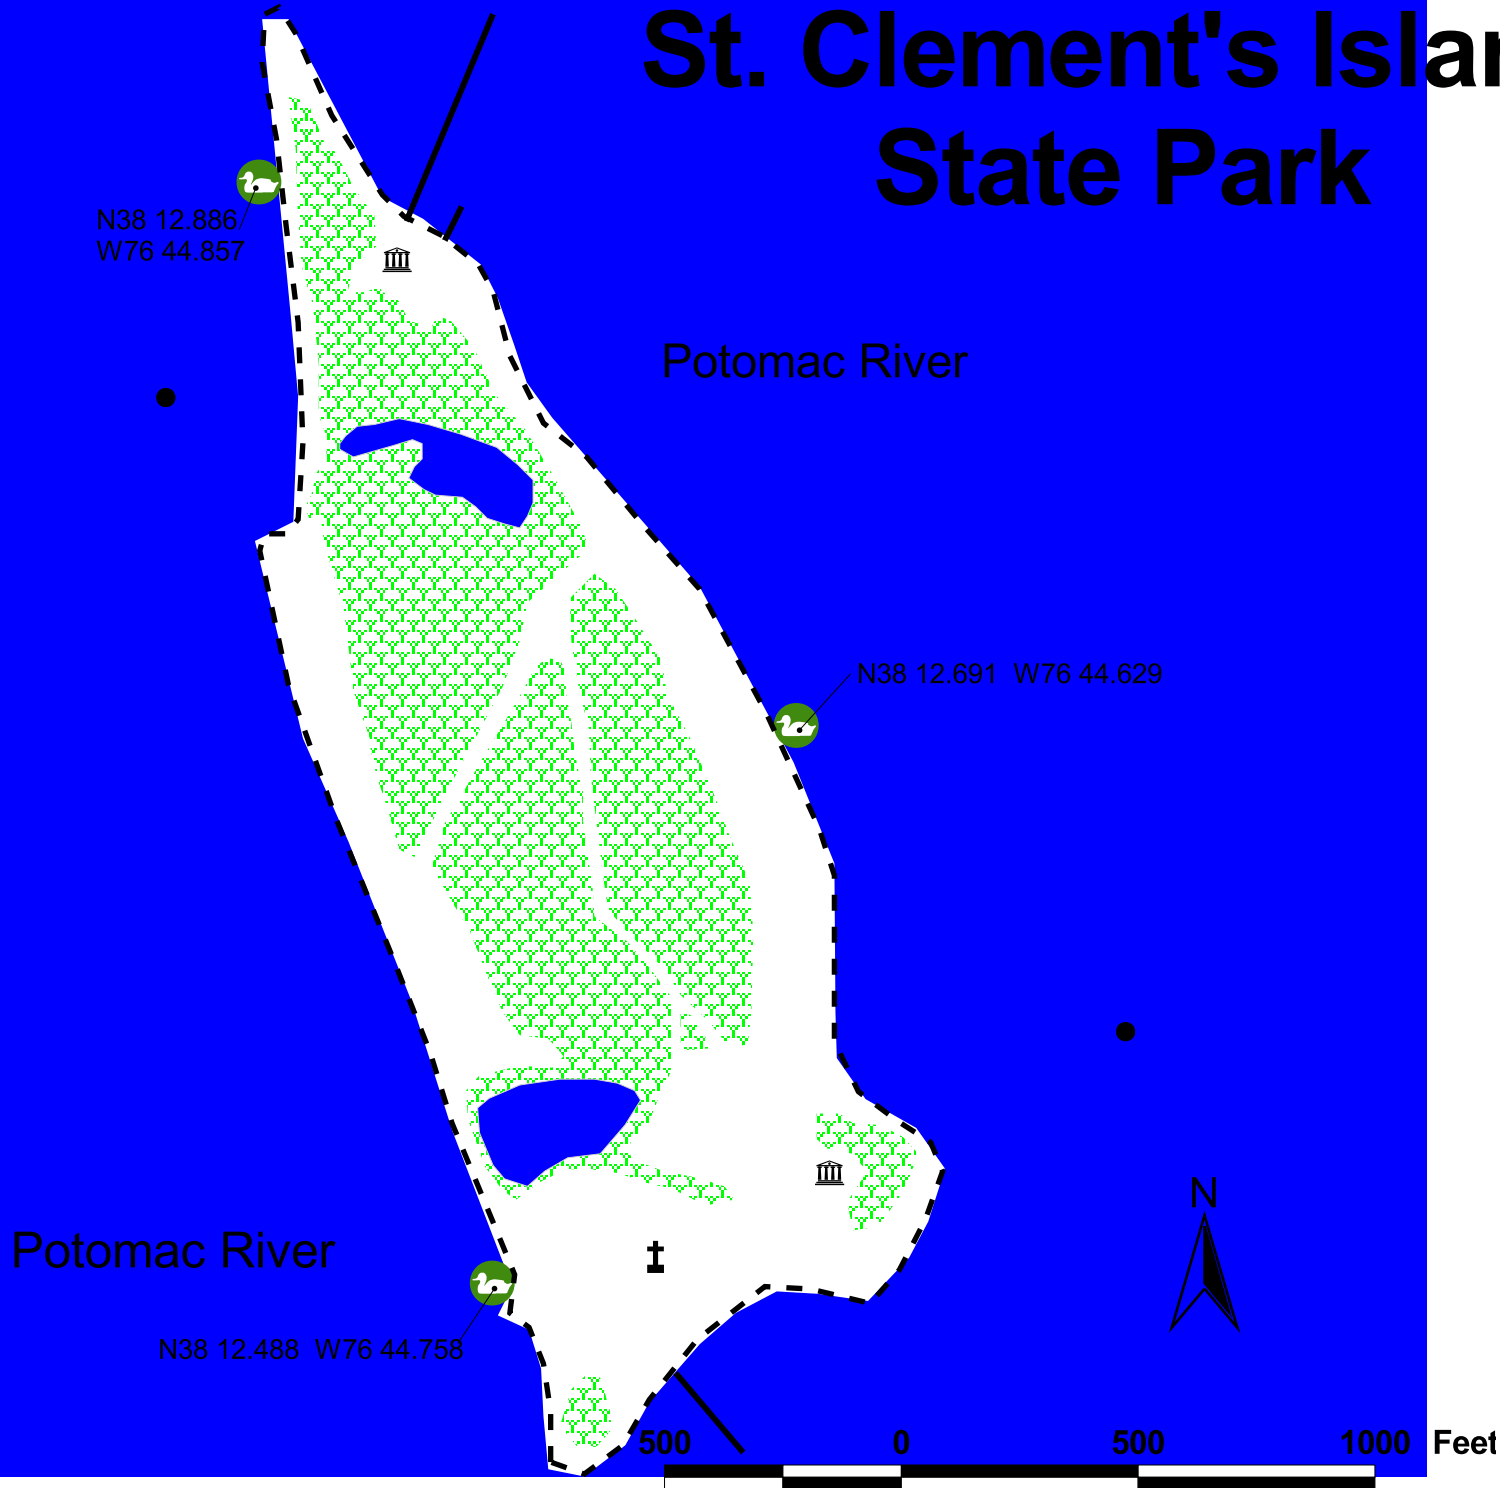

St. Clement's Island State Park

-  Property Boundary
-  Brush
-  Water
-  Cross
-  Shelter Building
-  Pier
-  PRFC Markers
-  Waterfowl Blind Site

NOTE: Coordinates for blind sites are for reference only. Never rely on a single means of navigation.

FACTS

- Rabbit and Waterfowl Hunting Only
- Waterfowl hunting from Blind Sites Only
- Blind Sites are first come first served
- For more information contact:
Pt. Lookout State Park
301-872-5688