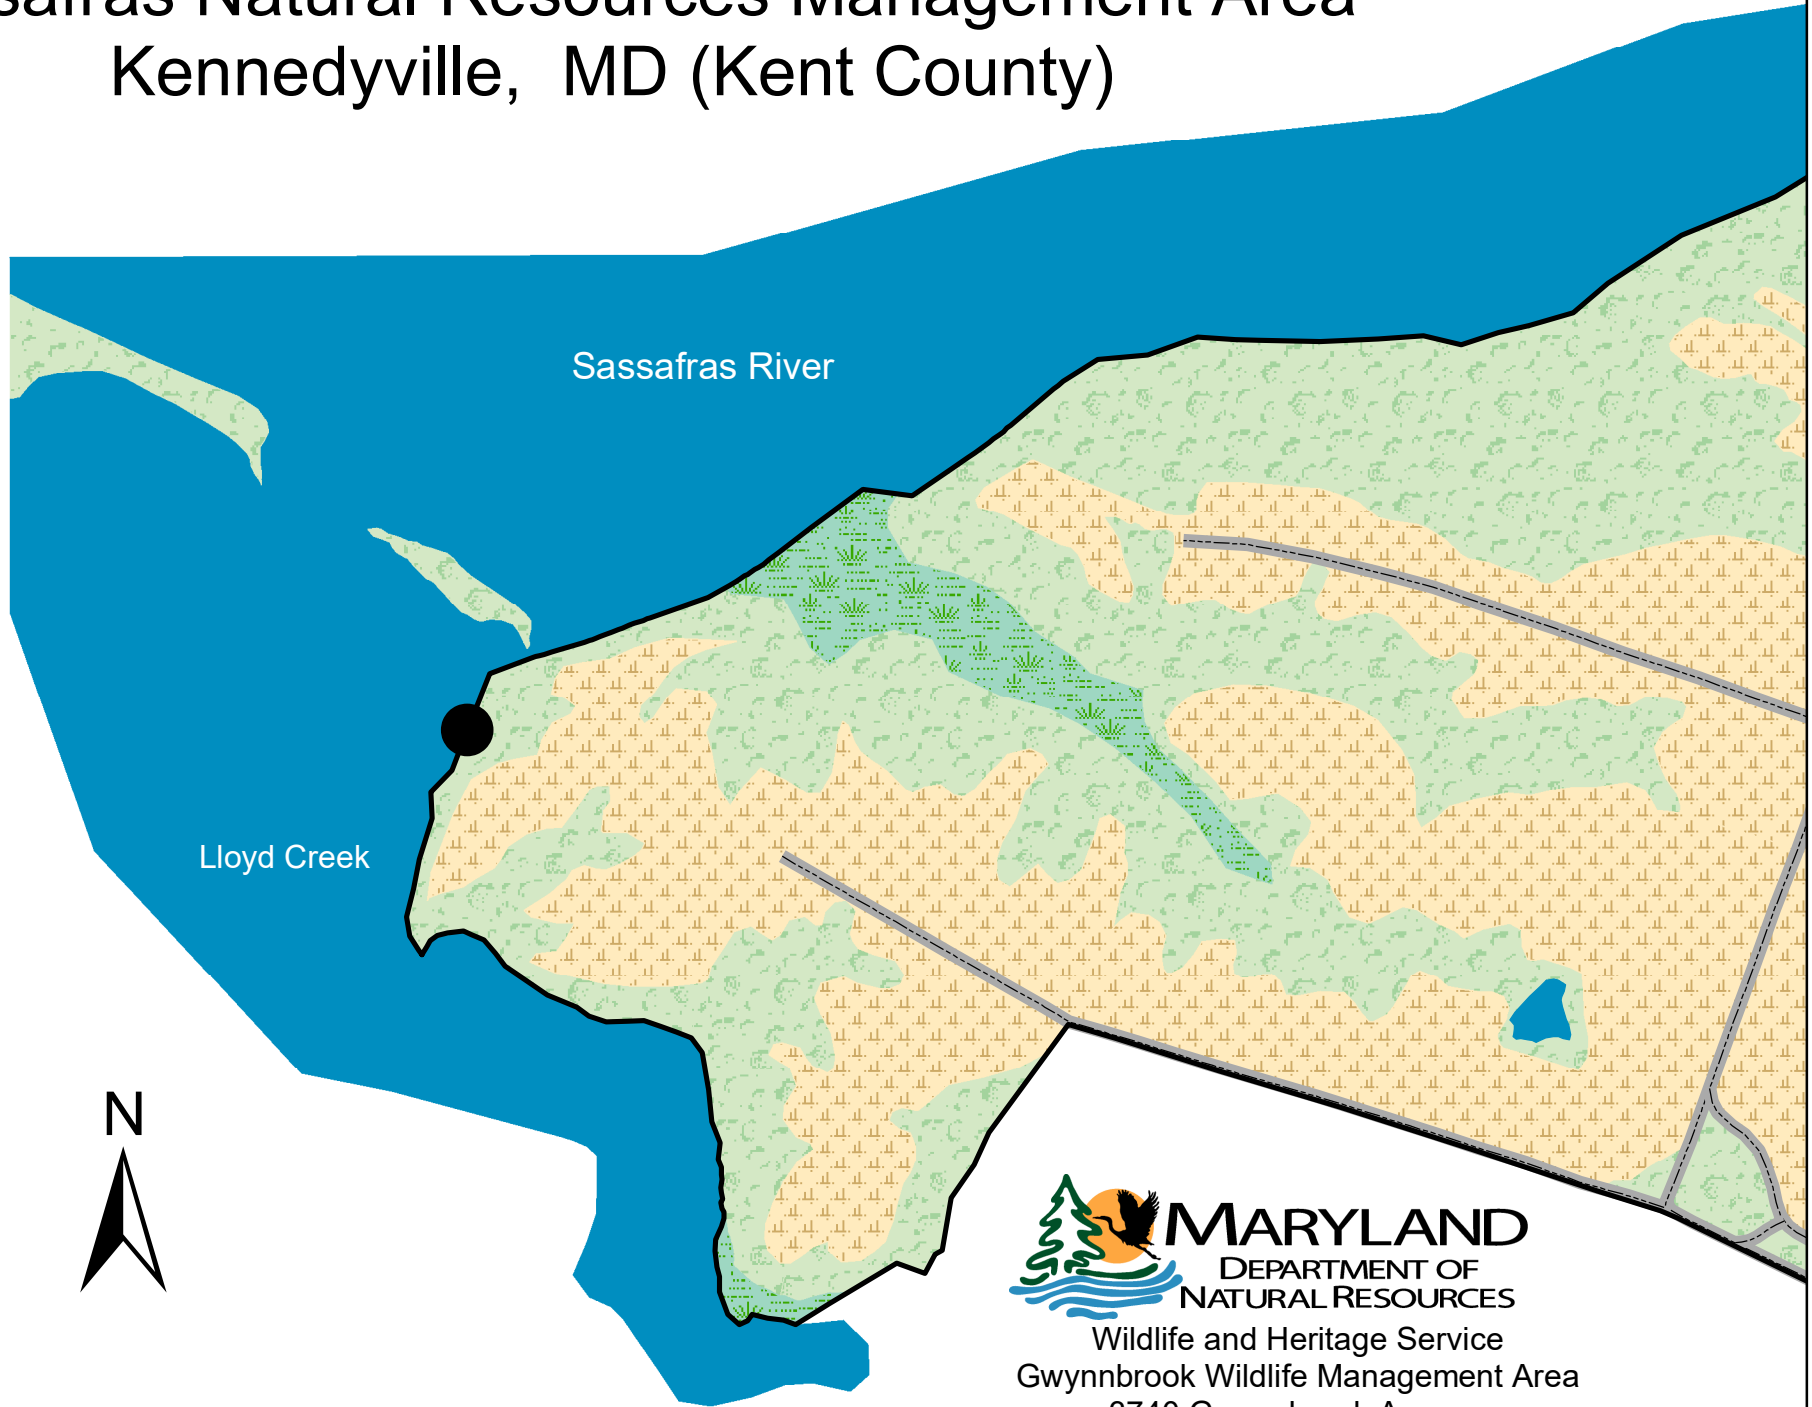

Sassafras Natural Resources Management Area Kennedyville, MD (Kent County)

Location within Kent County

Legend

- Waterfowl Blind
- Boundary
- - - Roads
- Marsh
- Fields
- Mixed Forest

0 0.125 0.25 0.5 Miles

A scale bar with four segments, labeled 0, 0.125, 0.25, and 0.5 Miles.

MARYLAND
DEPARTMENT OF
NATURAL RESOURCES
Wildlife and Heritage Service
Gwynnbrook Wildlife Management Area
3740 Gwynnbrook Avenue
Owings Mills, Maryland 21117
410-356-9272