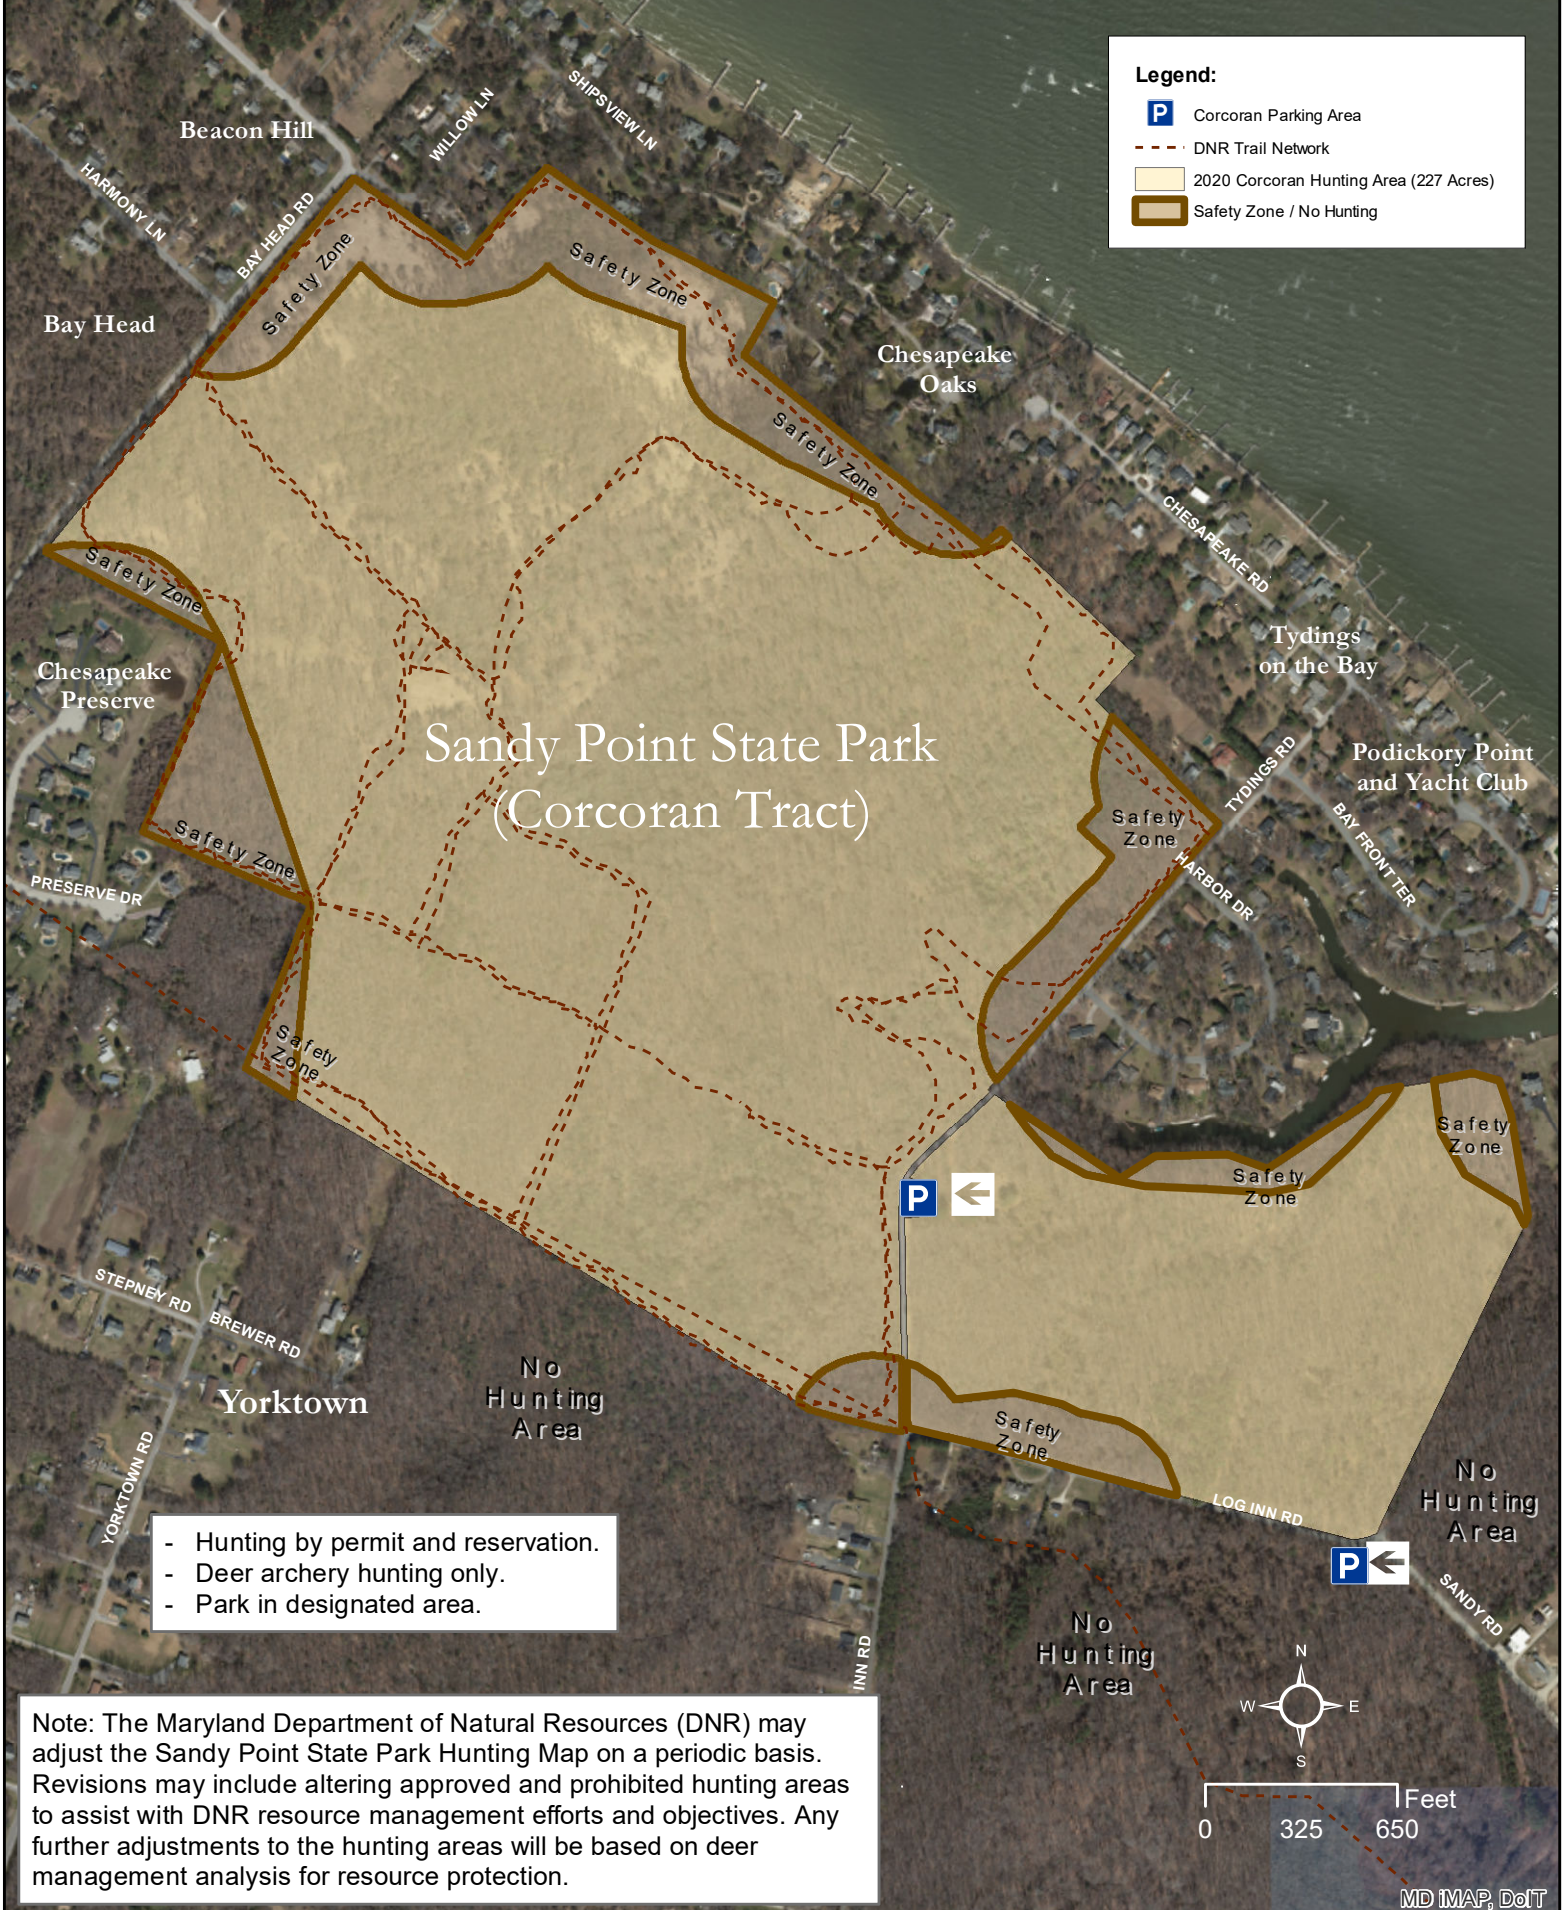

SANDY POINT STATE PARK - 2020 HUNTING AREA MAP (DEER ONLY)

Legend:

- Corcoran Parking Area
- DNR Trail Network
- 2020 Corcoran Hunting Area (227 Acres)
- Safety Zone / No Hunting

- Hunting by permit and reservation.
- Deer archery hunting only.
- Park in designated area.

Note: The Maryland Department of Natural Resources (DNR) may adjust the Sandy Point State Park Hunting Map on a periodic basis. Revisions may include altering approved and prohibited hunting areas to assist with DNR resource management efforts and objectives. Any further adjustments to the hunting areas will be based on deer management analysis for resource protection.