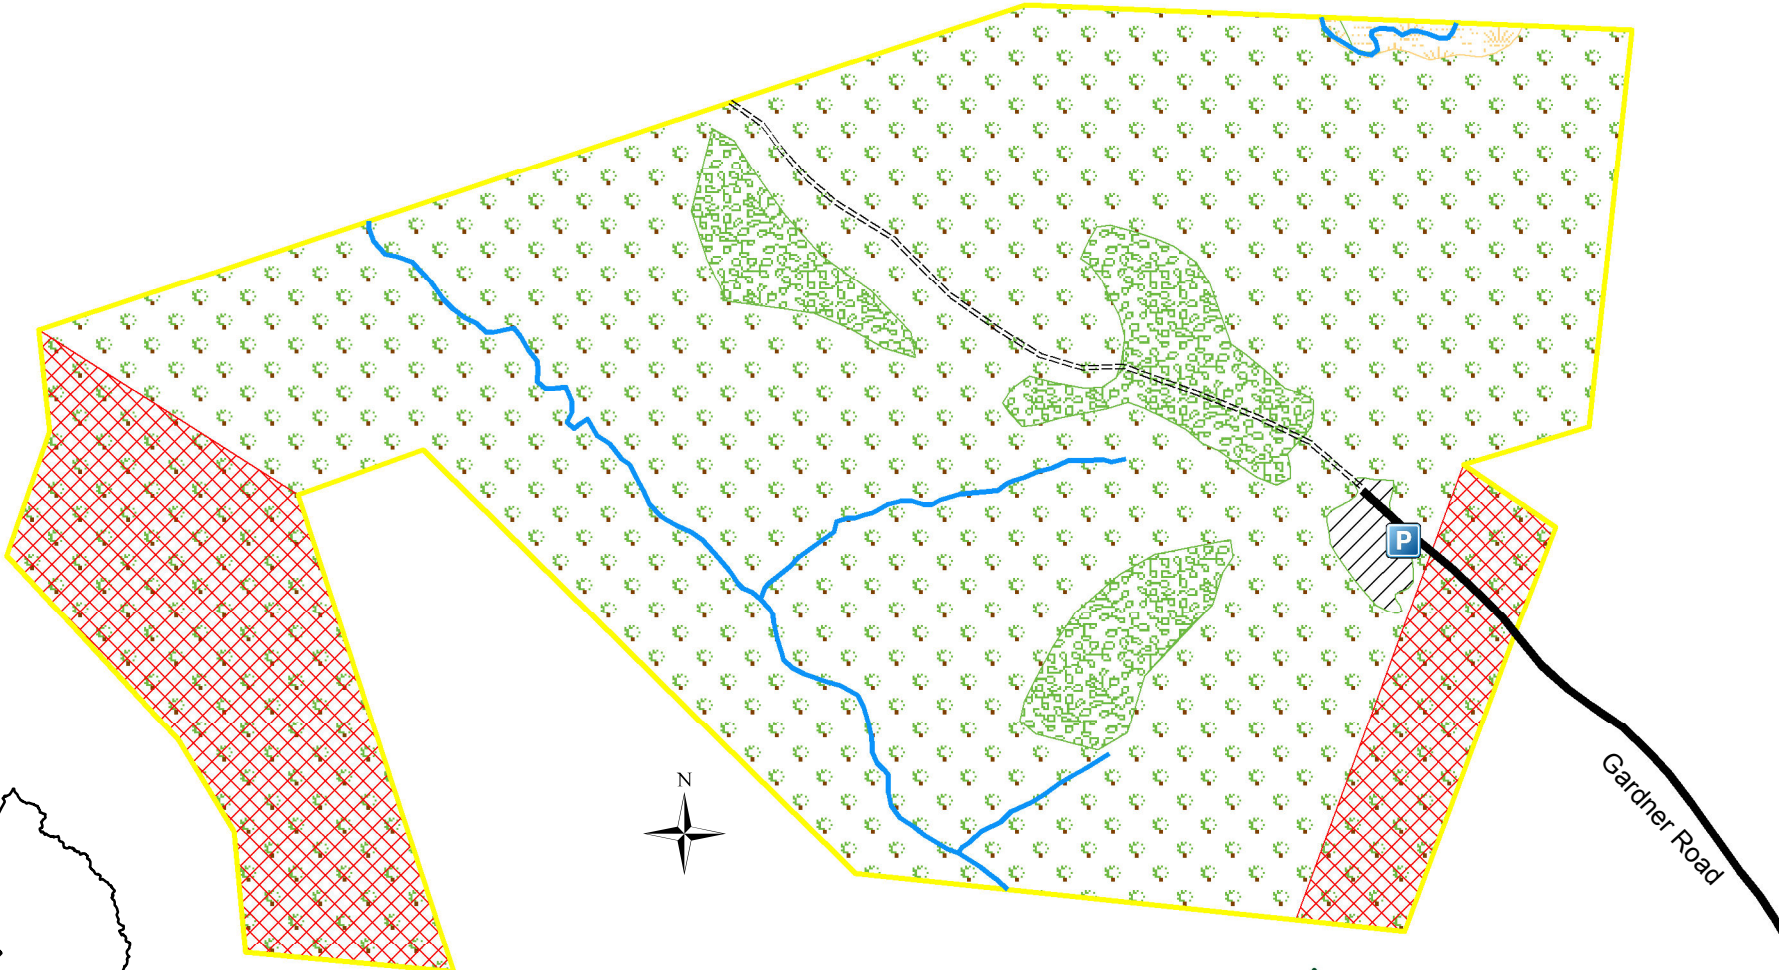

# Gardner Road Park Cooperative Wildlife Management Area

Location of Gardner Road Park CWMA within Prince George's County

- Parking
- Stream
- County Road
- Trail
- Gardner Road Park Boundary
- No Hunting
- Forest
- Open
- Pine
- Wetland

Wildlife and Heritage Service  
Myrtle Grove WMA  
5625 Myrtle Grove Rd.  
La Plata, MD 20646  
(301) 743-5161