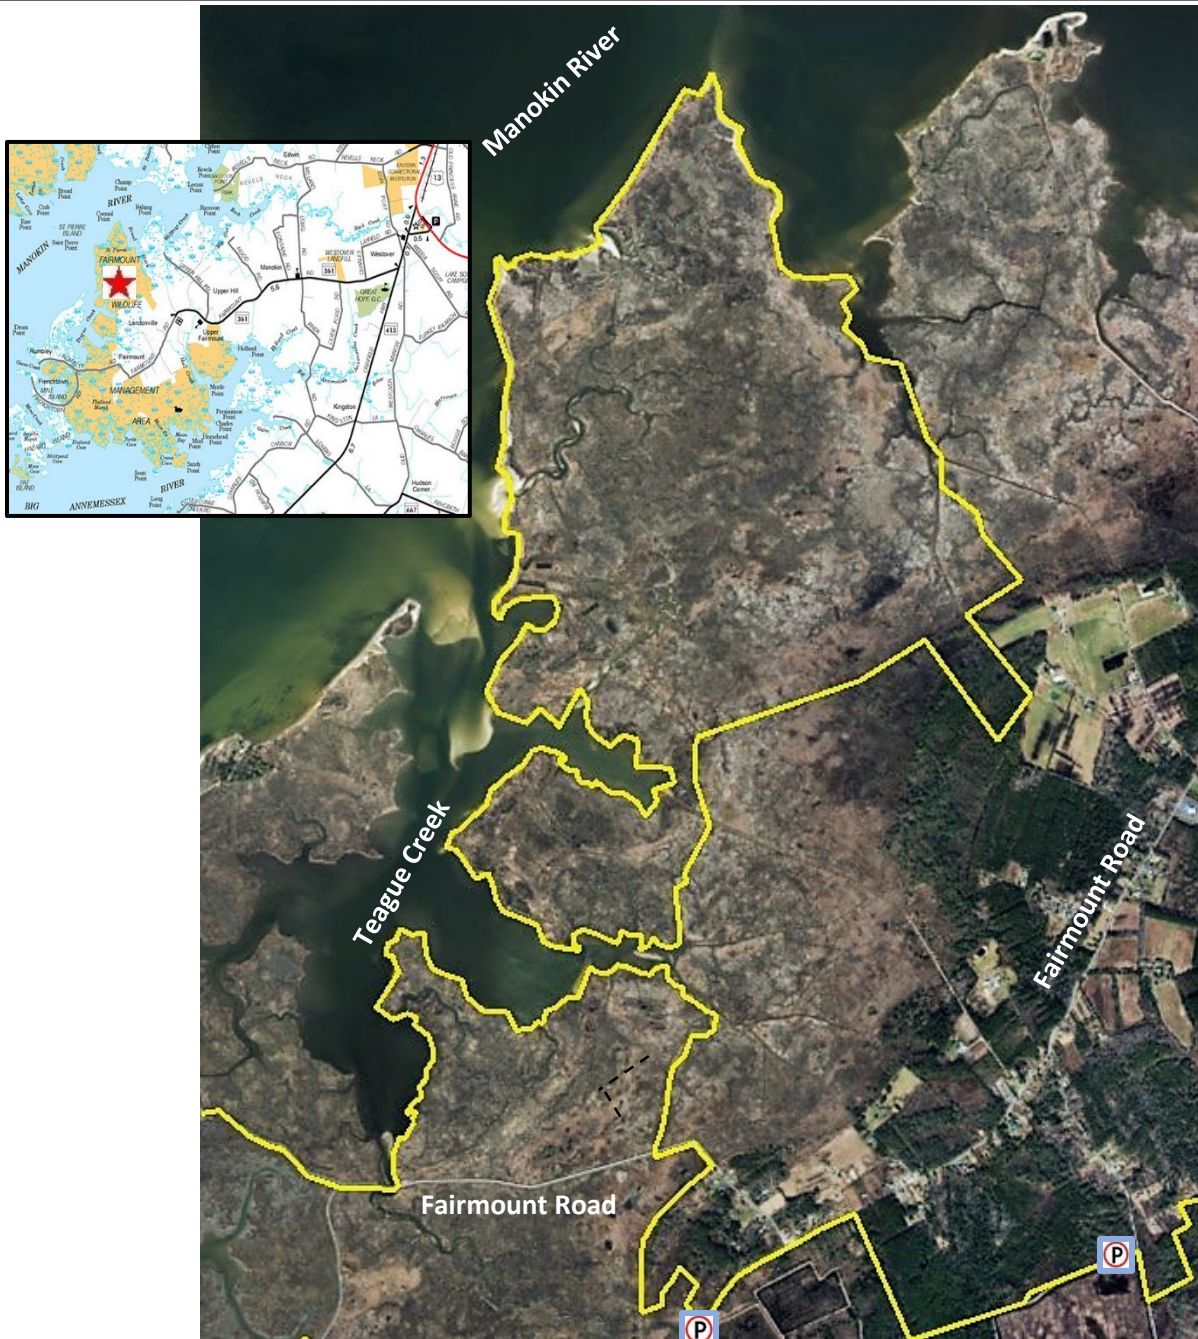

Fairmount WMA (North)

Wes Moore Governor
Josh Kurtz Secretary

Legend

-  WMA Boundary (5,240 acres)
-  Parking

**Wildlife and Heritage Service
Wellington WMA**
32733 Dublin Road
Princess Anne, Md. 21853
(410) 651-2065
dnr.maryland.gov