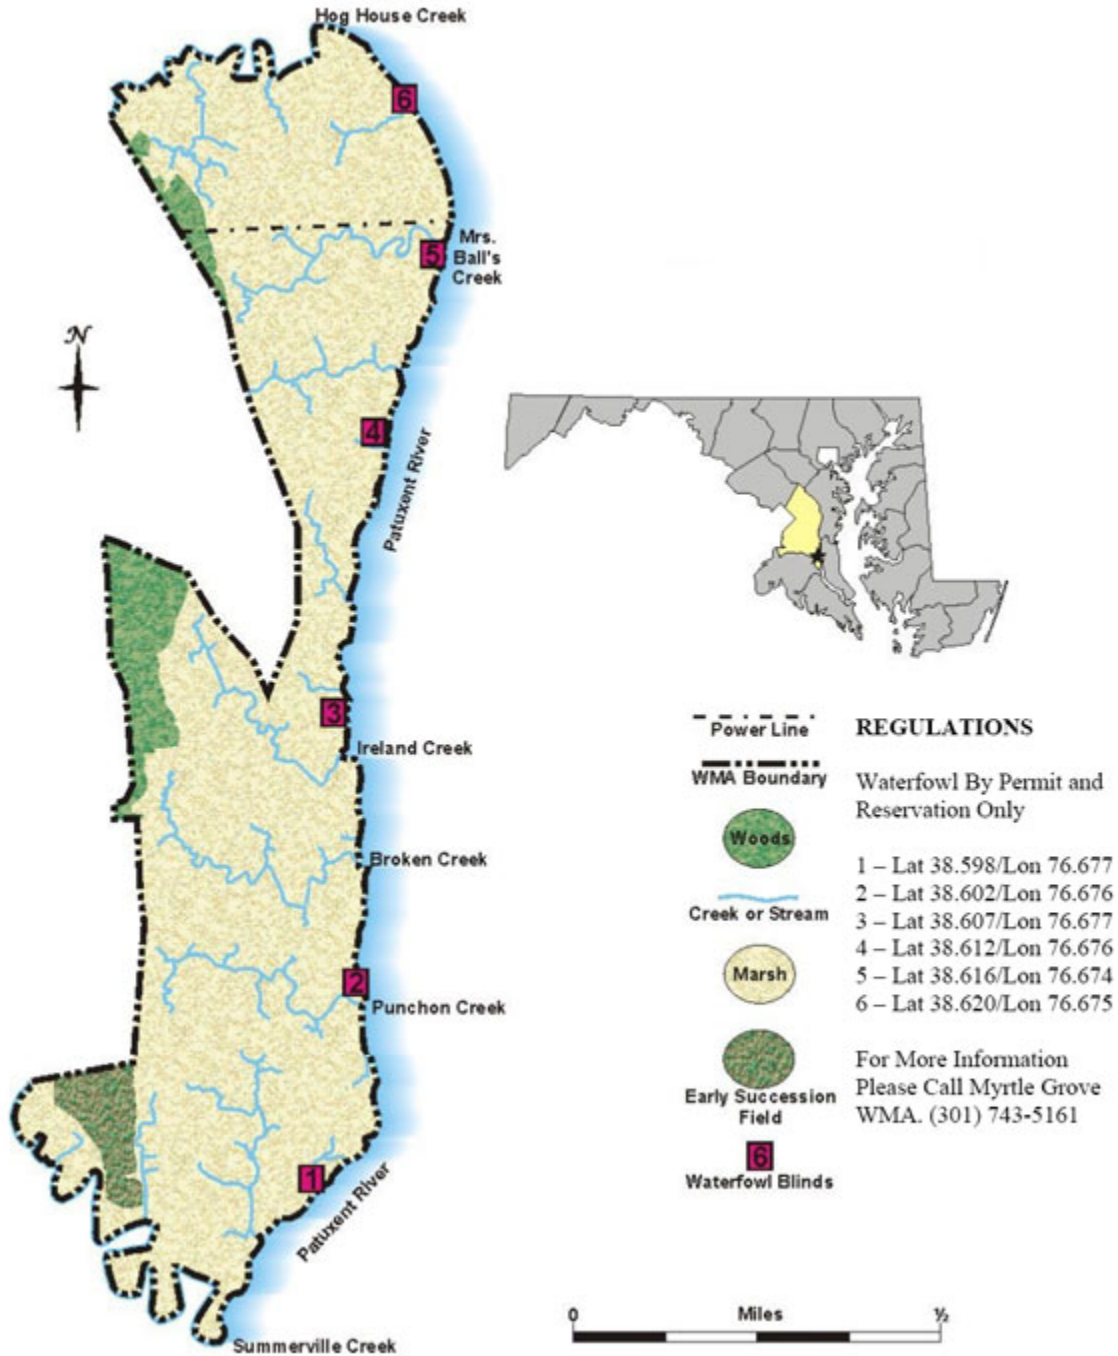

Map of Bowen Wildlife Management Area

Dept. of Natural Resources
 Wildlife & Heritage Service
 Myrtle Grove WMA
 5625 Myrtle Grove Rd.
 LaPlata, MD 20646
 301-743-5161