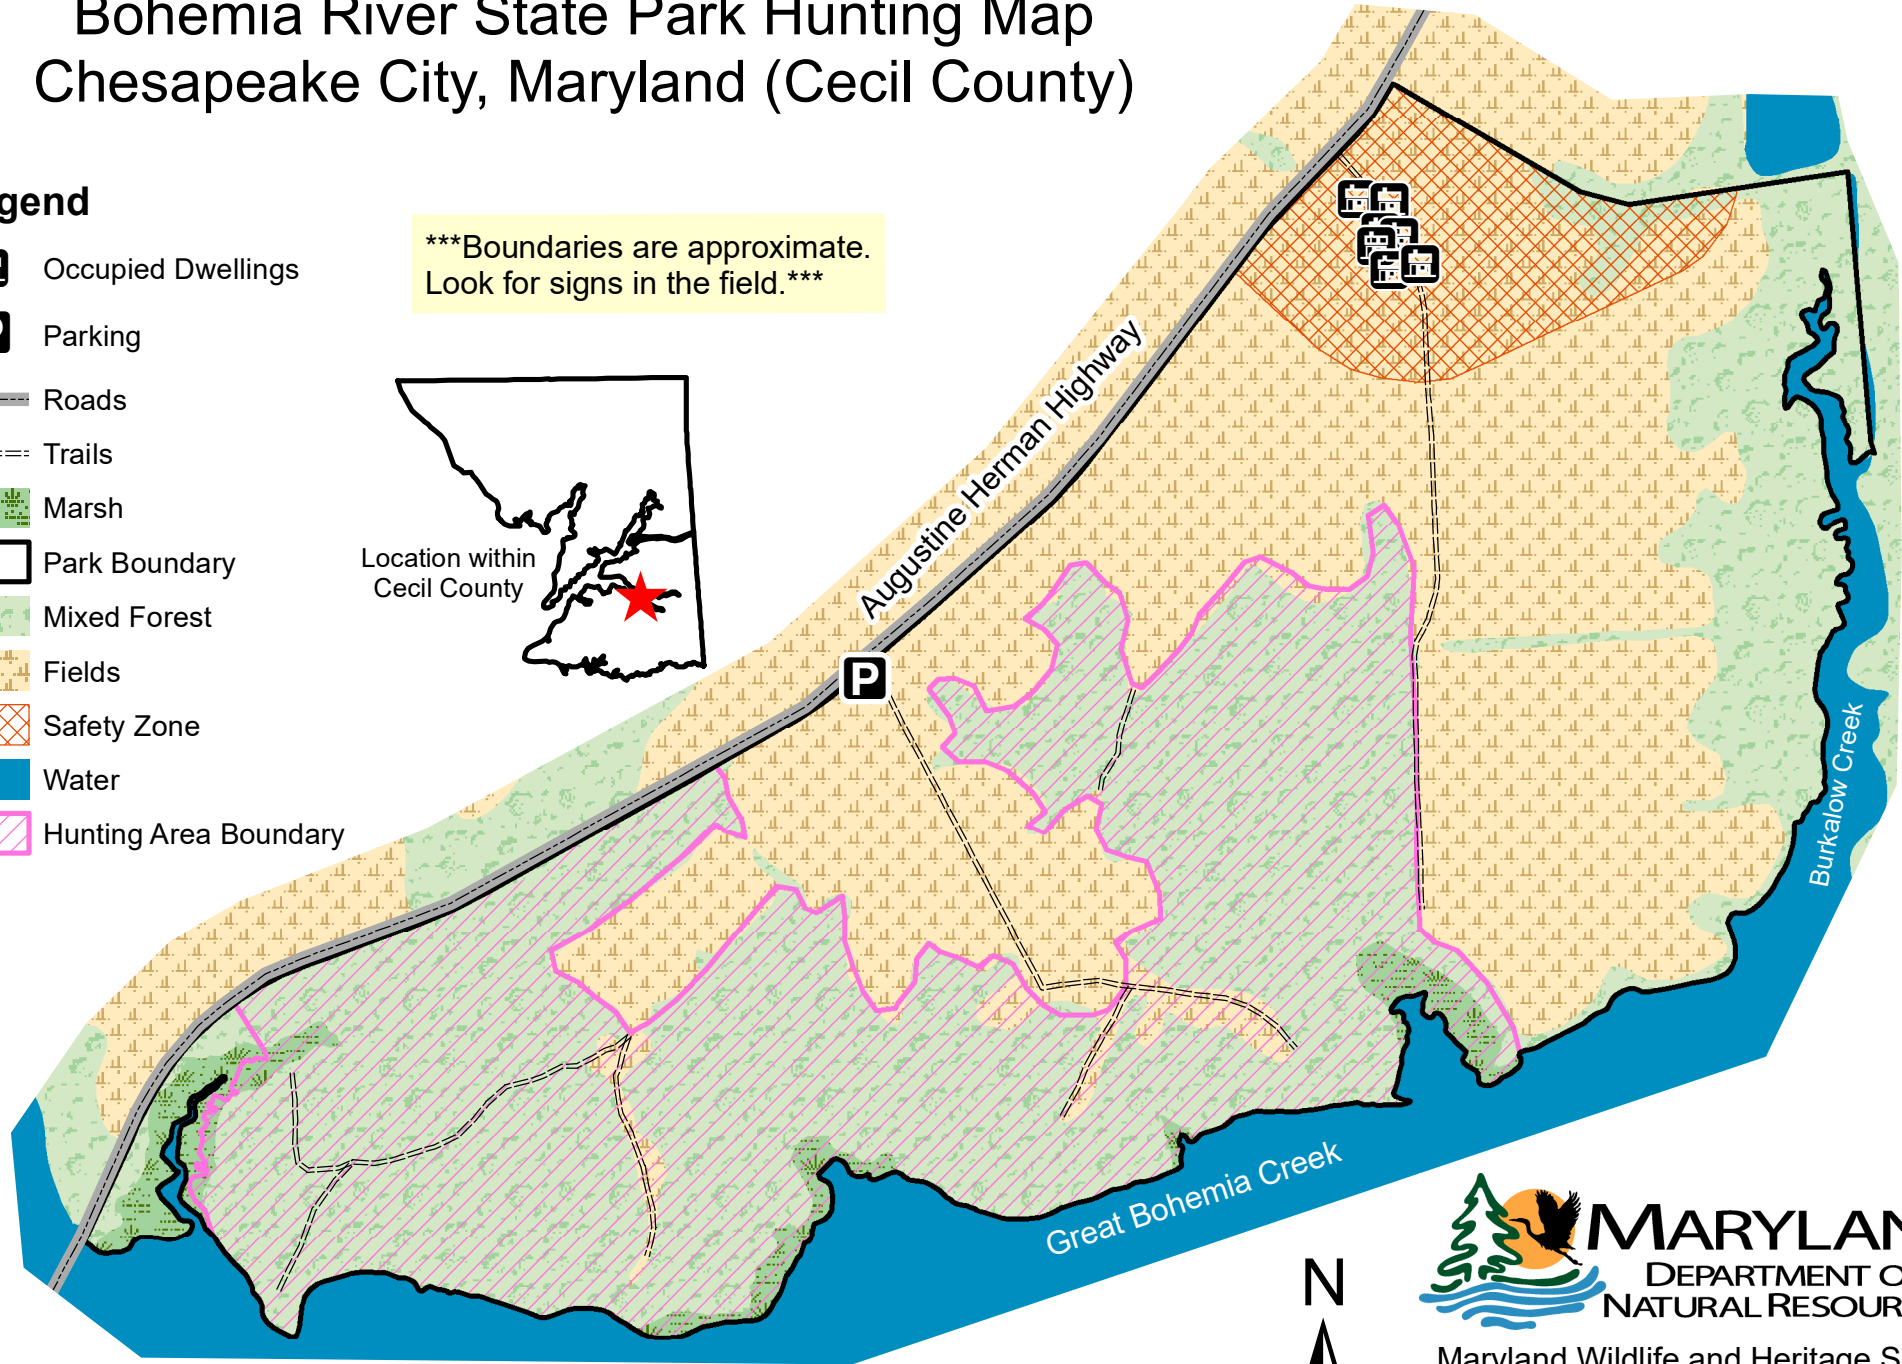

Bohemia River State Park Hunting Map

Chesapeake City, Maryland (Cecil County)

Legend

- Occupied Dwellings
- Parking
- Roads
- Trails
- Marsh
- Park Boundary
- Mixed Forest
- Fields
- Safety Zone
- Water
- Hunting Area Boundary

***Boundaries are approximate.
Look for signs in the field.***

Maryland Wildlife and Heritage Service
3740 Gwynnbrook Avenue
Owings Mill, Maryland 21117
410-356-9272