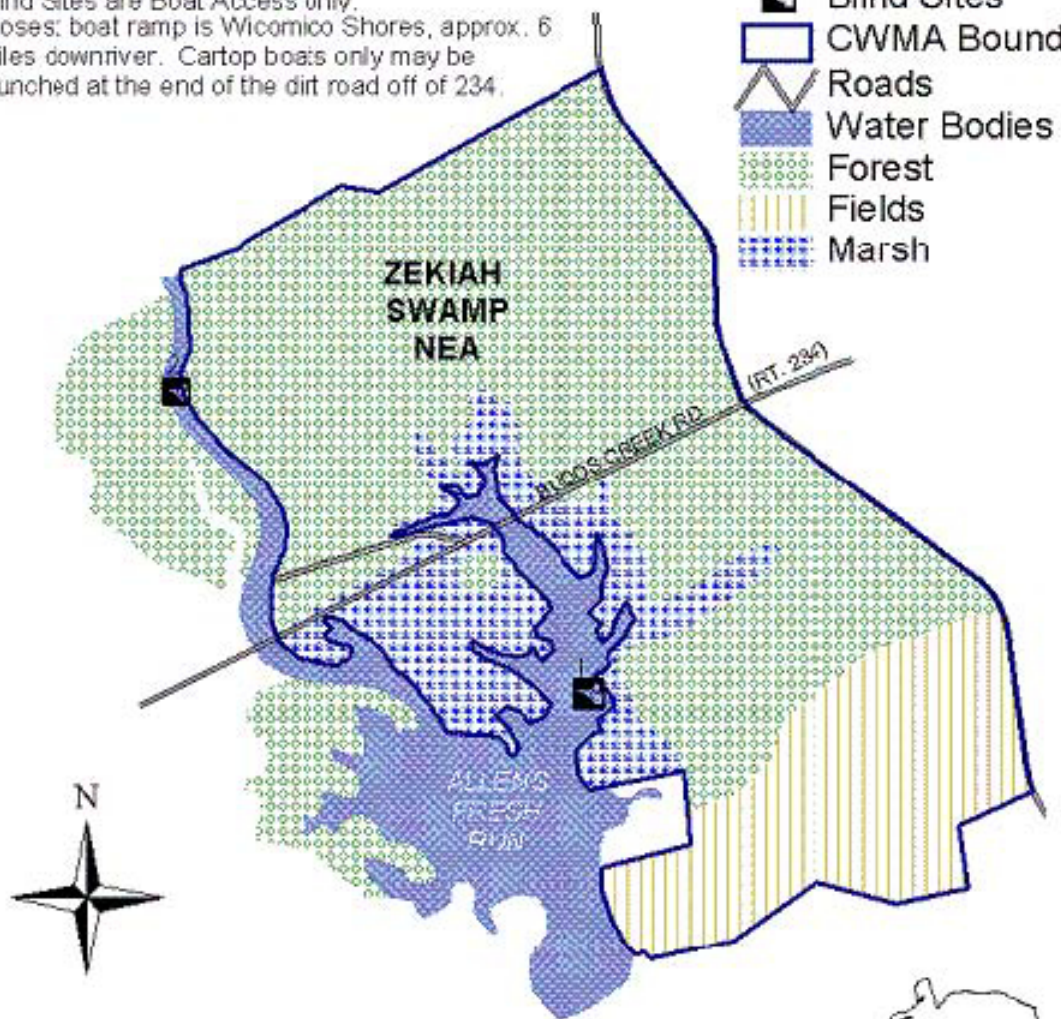

Allens Fresh Blind Sites

Charles County, MD

Blind Sites open to Waterfowl hunting by permit and Reservation only.

Sites available Wednesday and Friday only.

Blind Sites are Boat Access only.

Closes: boat ramp is Wicomico Shores, approx. 6 miles downriver. Cartop boats only may be launched at the end of the dirt road off of 234.

-  Blind Sites
-  CWMA Boundary
-  Roads
-  Water Bodies
-  Forest
-  Fields
-  Marsh

0.1 0 0.1 0.2 Miles

Location of Allens Fresh
within Charles County