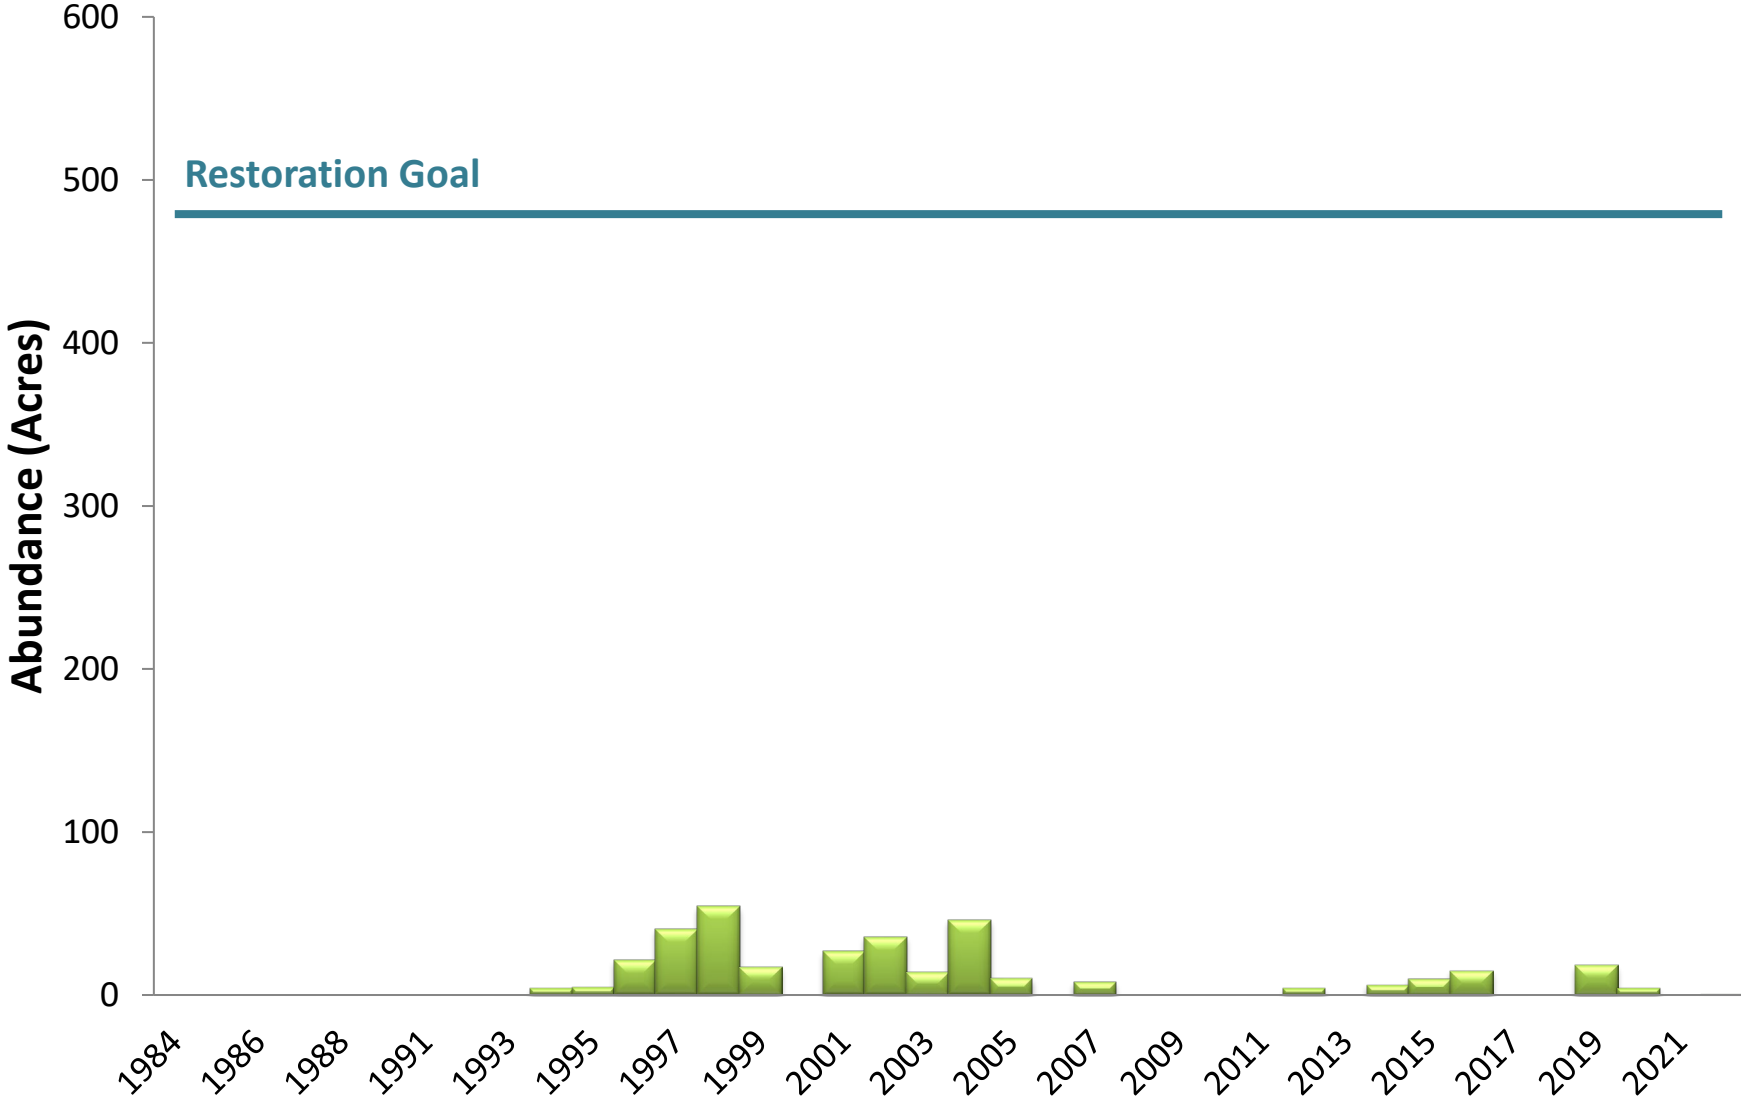

# South River (Mesohaline)

Partial data for 2001