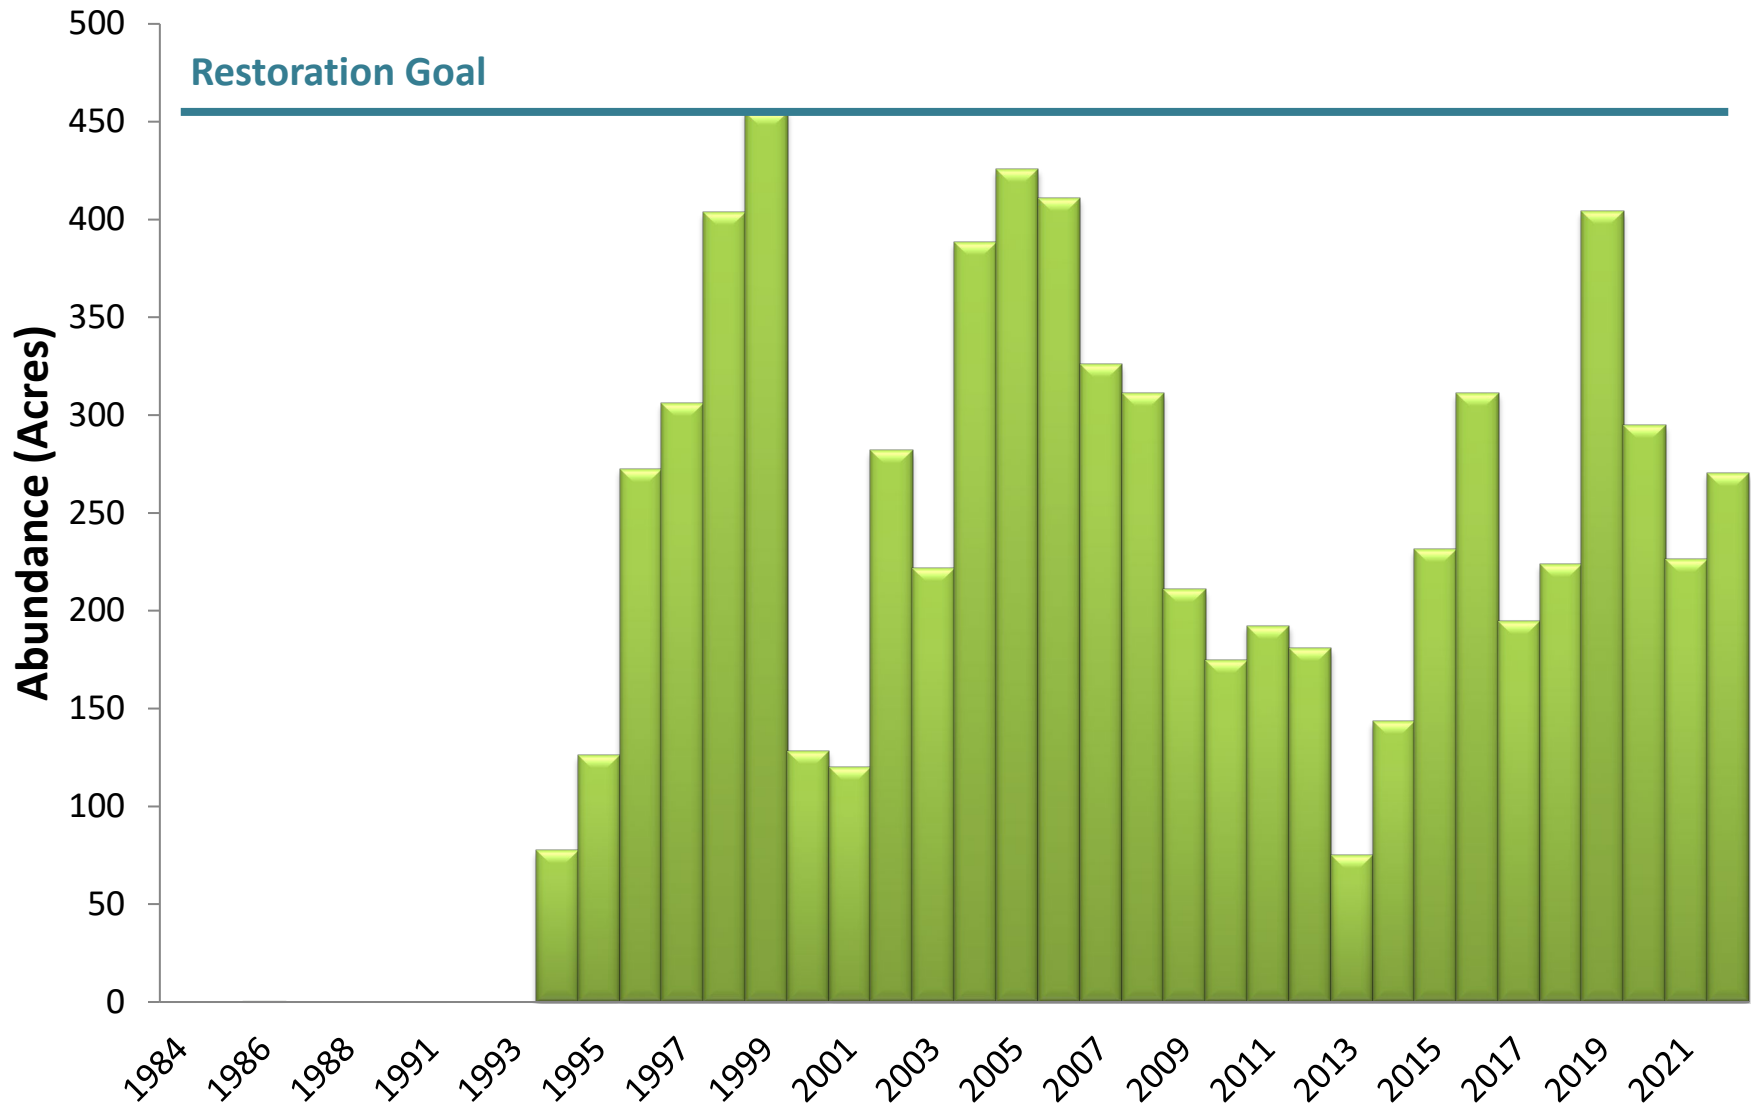

# Severn River (Mesohaline)

Partial data for 1999, 2001