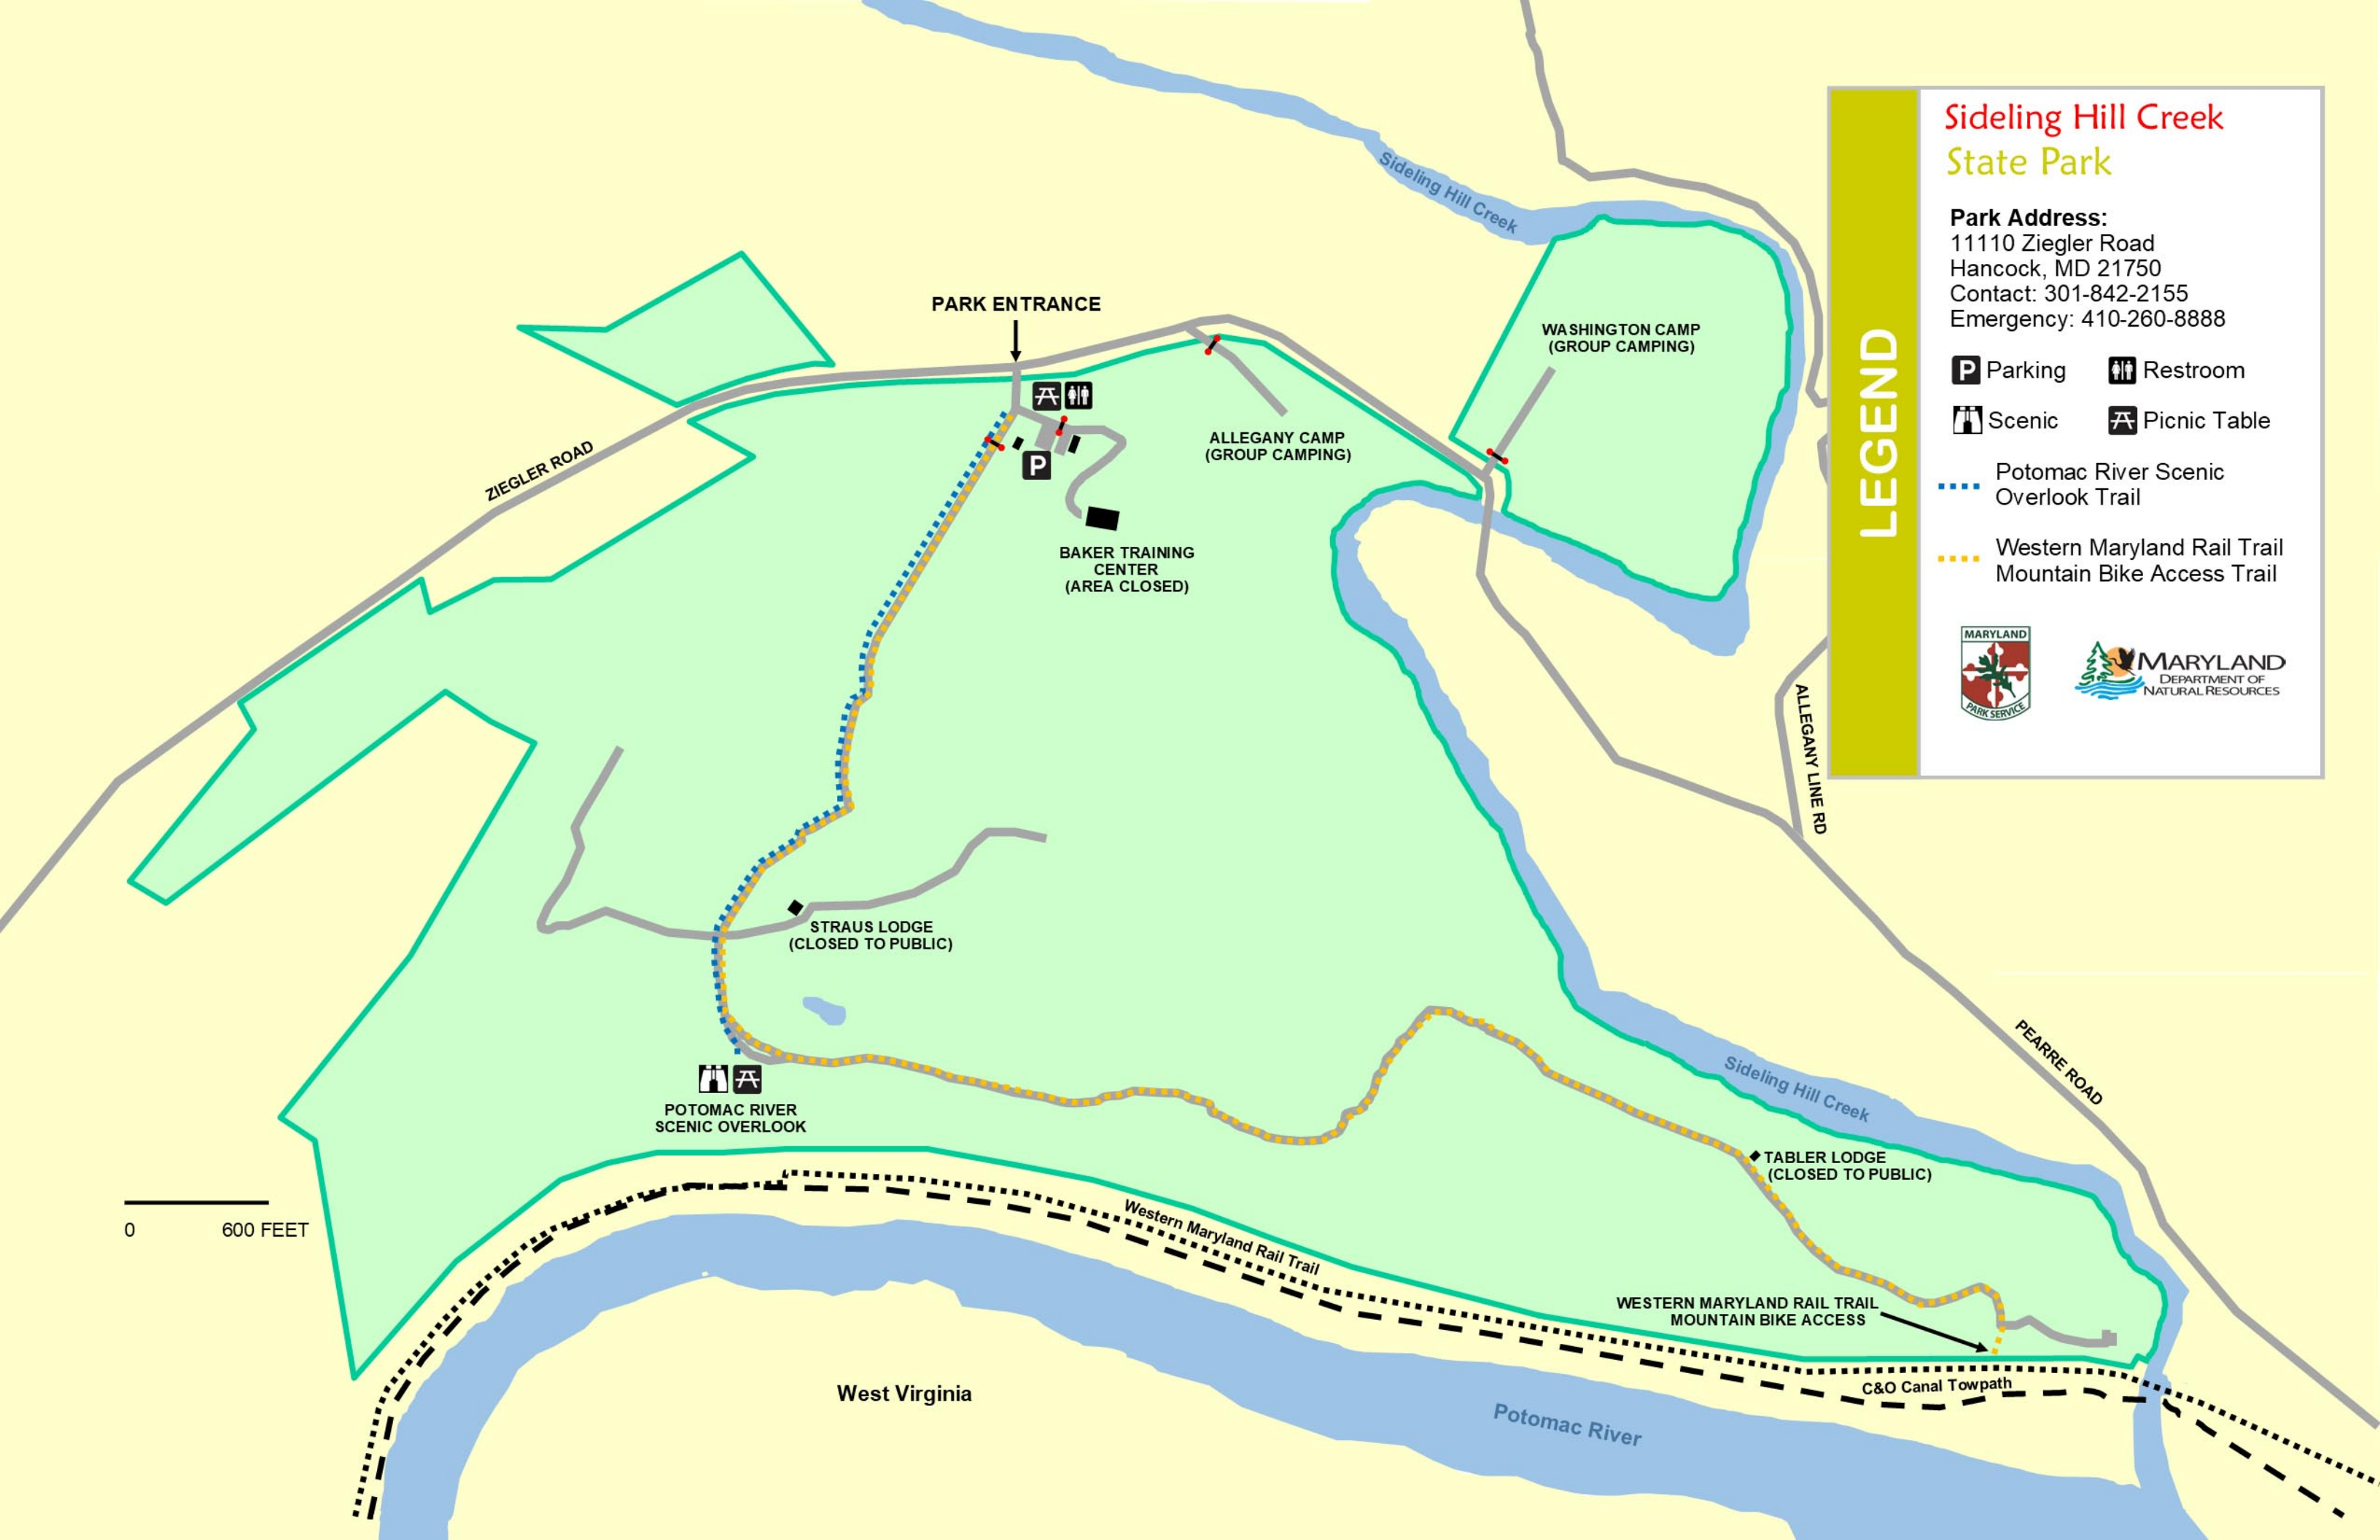

Sideling Hill Creek State Park

Park Address:
11110 Ziegler Road
Hancock, MD 21750
Contact: 301-842-2155
Emergency: 410-260-8888

LEGEND

- Parking
- Restroom
- Scenic
- Picnic Table
- Potomac River Scenic Overlook Trail
- Western Maryland Rail Trail Mountain Bike Access Trail

0 600 FEET