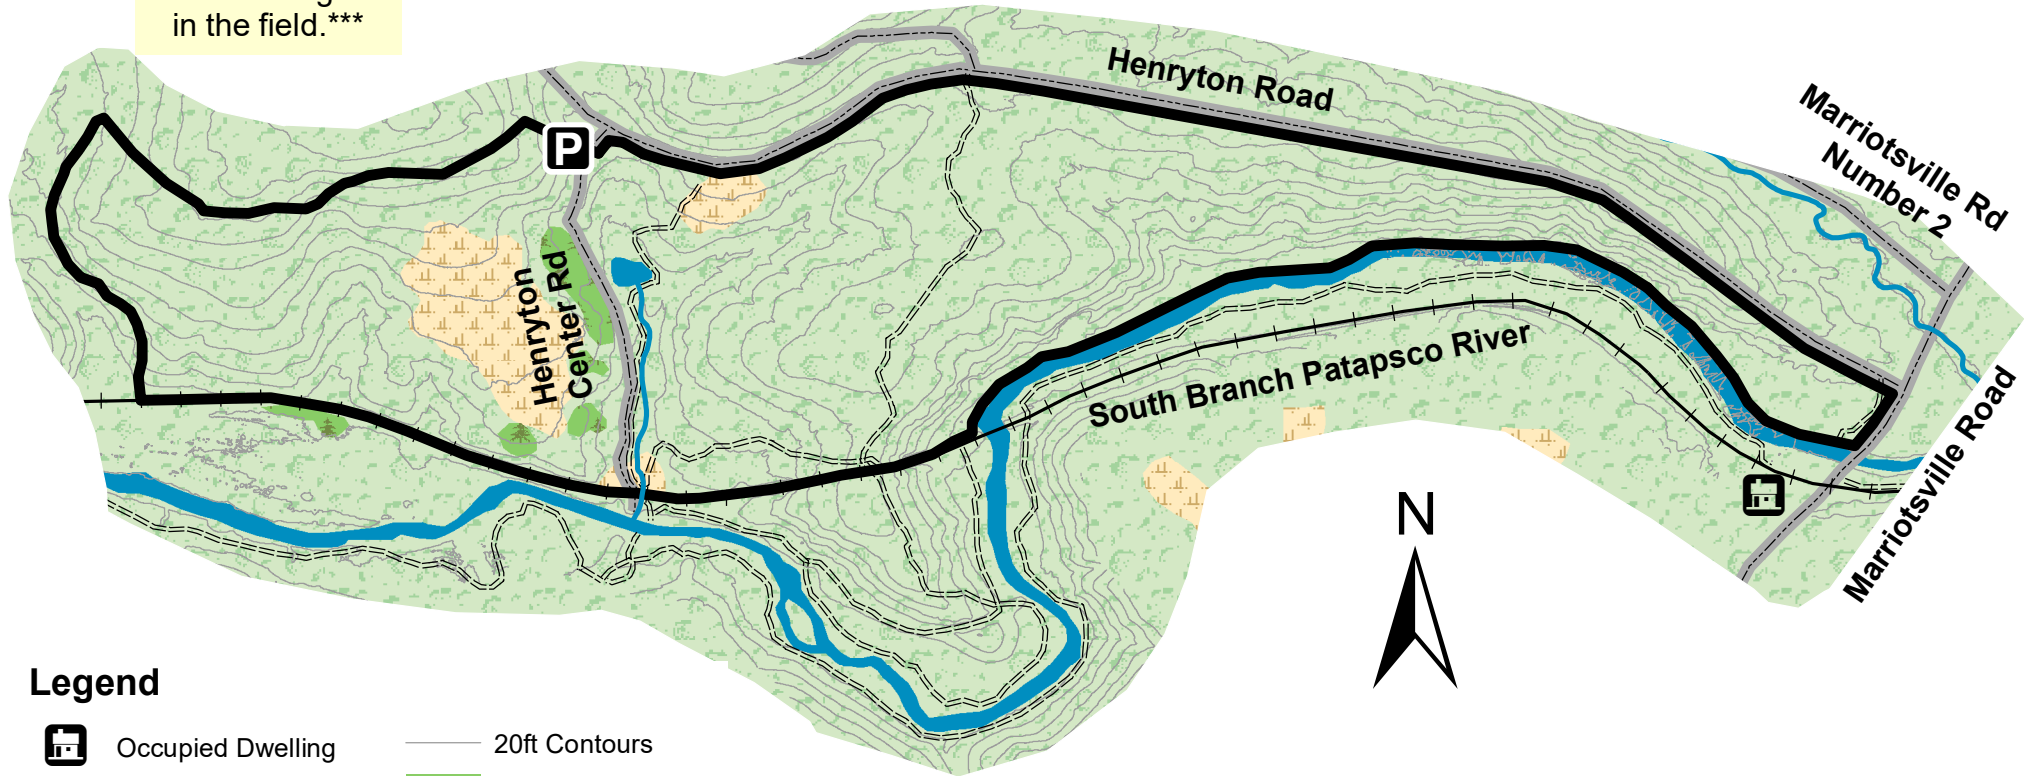

Patapsco Valley State Park - Henryton Area 3

Marriottsville, Maryland (Carroll County)

ARCHERY ONLY

Boundaries are approximate. Look for signs in the field.

Legend

- Occupied Dwelling
- Parking Area
- Railroad Tracks
- Trails
- Hunting Area Boundary
- Roads
- 20ft Contours
- Pines
- Rivers and Streams
- Fields
- Mixed Forest