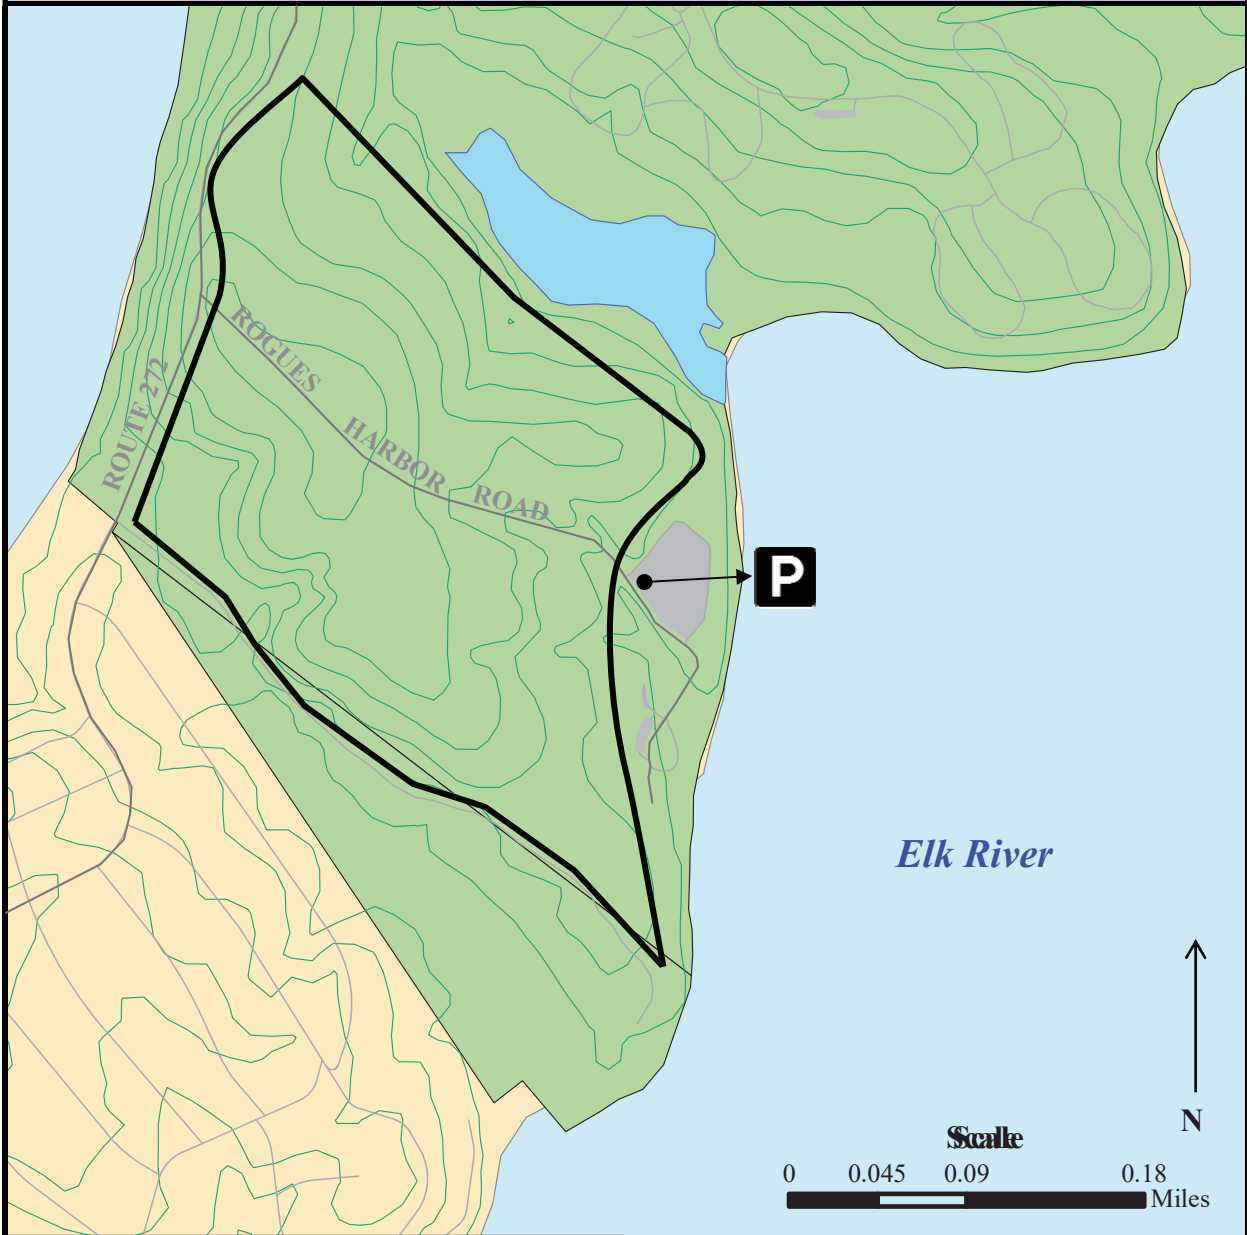

Elk Neck State Park - Carter Property Managed Hunting Area Map

This map is only to be used as a guide to the general location of the hunting areas and their boundaries. You must look carefully for the signs that are posted on the trees along the boundary lines. You are responsible for staying within the managed hunting area. For more hunting information, please see the rules and regulations for the appropriate year.

Legend

- | | |
|---|---|
|  Park Property |  Hunting Area |
|  Private Property |  Exclusion Zone (no hunting) |
|  Water |  Hunter Parking and Sign-in |

Elk Neck State Park - Rogues Harbor Managed Hunting Area Map

This map is only to be used as a guide to the general location of the hunting areas and their boundaries. You must look carefully for the signs that are posted on the trees along the boundary lines. You are responsible for staying within the managed hunting area. For more hunting information, please see the rules and regulations for the appropriate year.