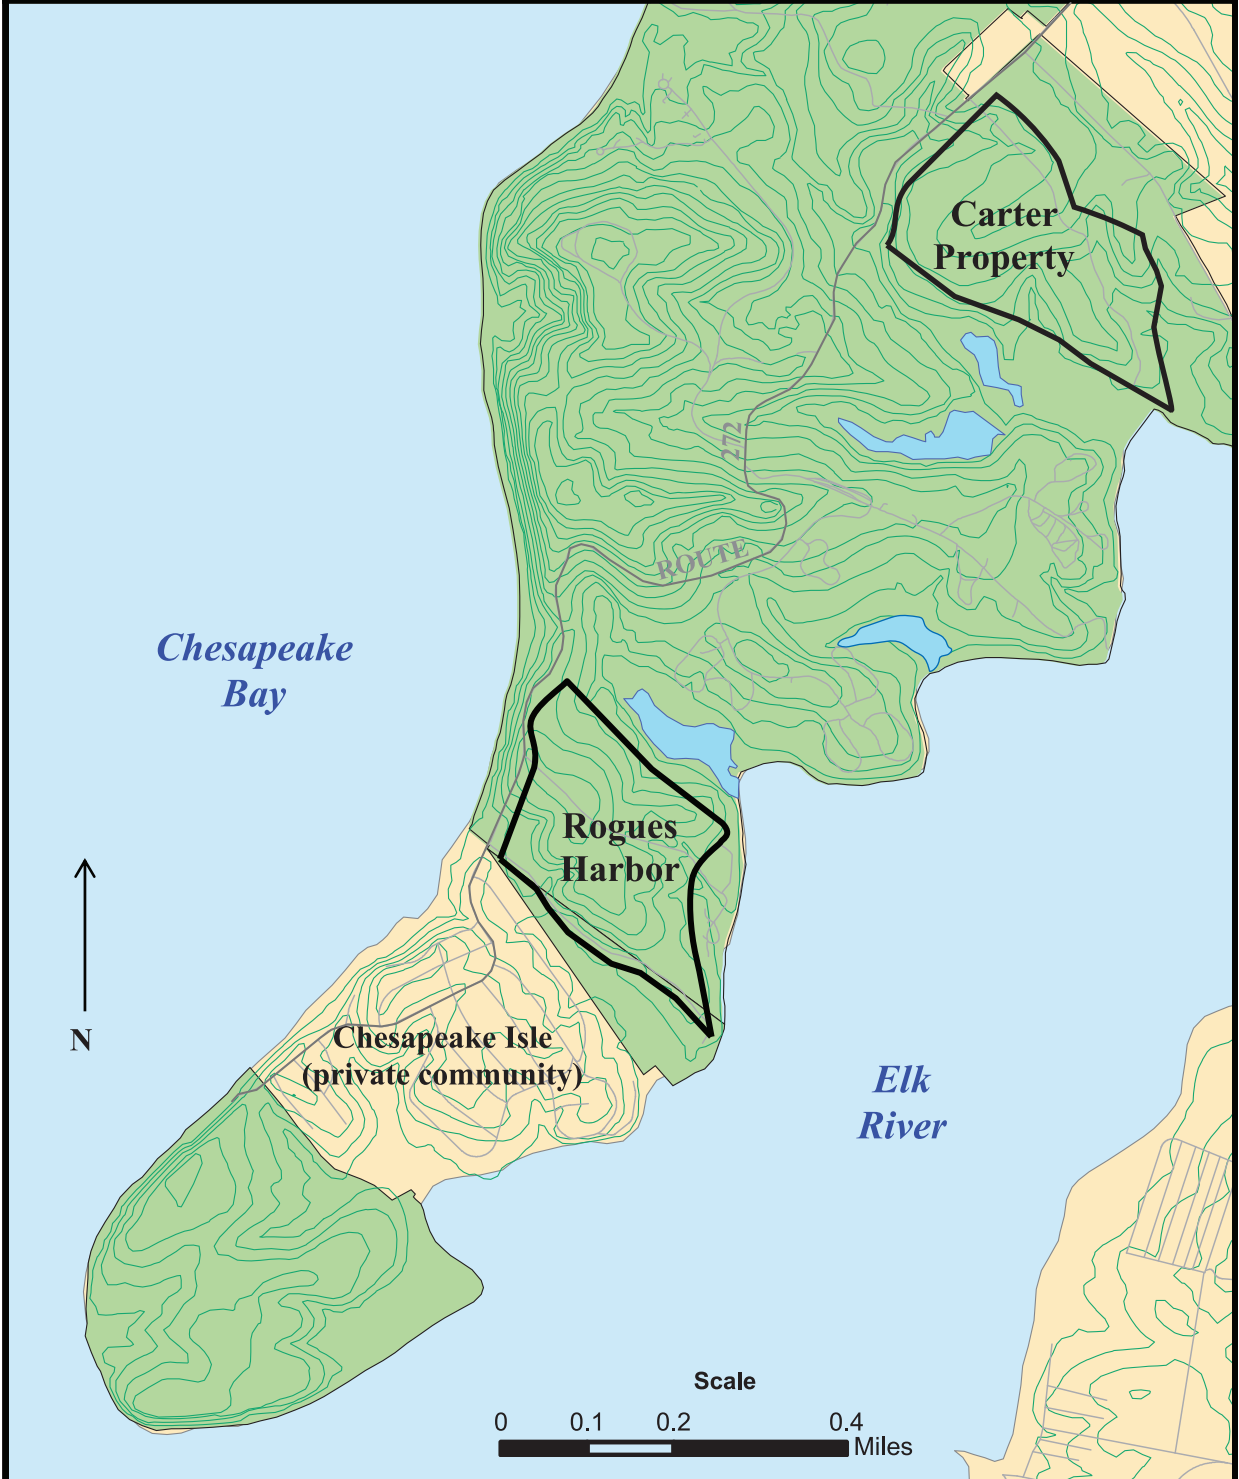

20239- 20220 Hunting Season

Elk Neck State Park - Managed Hunting Area Maps

Elk Neck State Park • 4395 Turkey Point Road • North East, Maryland
• 410-287-5333 • www.dnr.maryland.gov/publiclands/Pages/central/elkneck.aspx • Maryland Natural Resources Police 410-260-8888 •