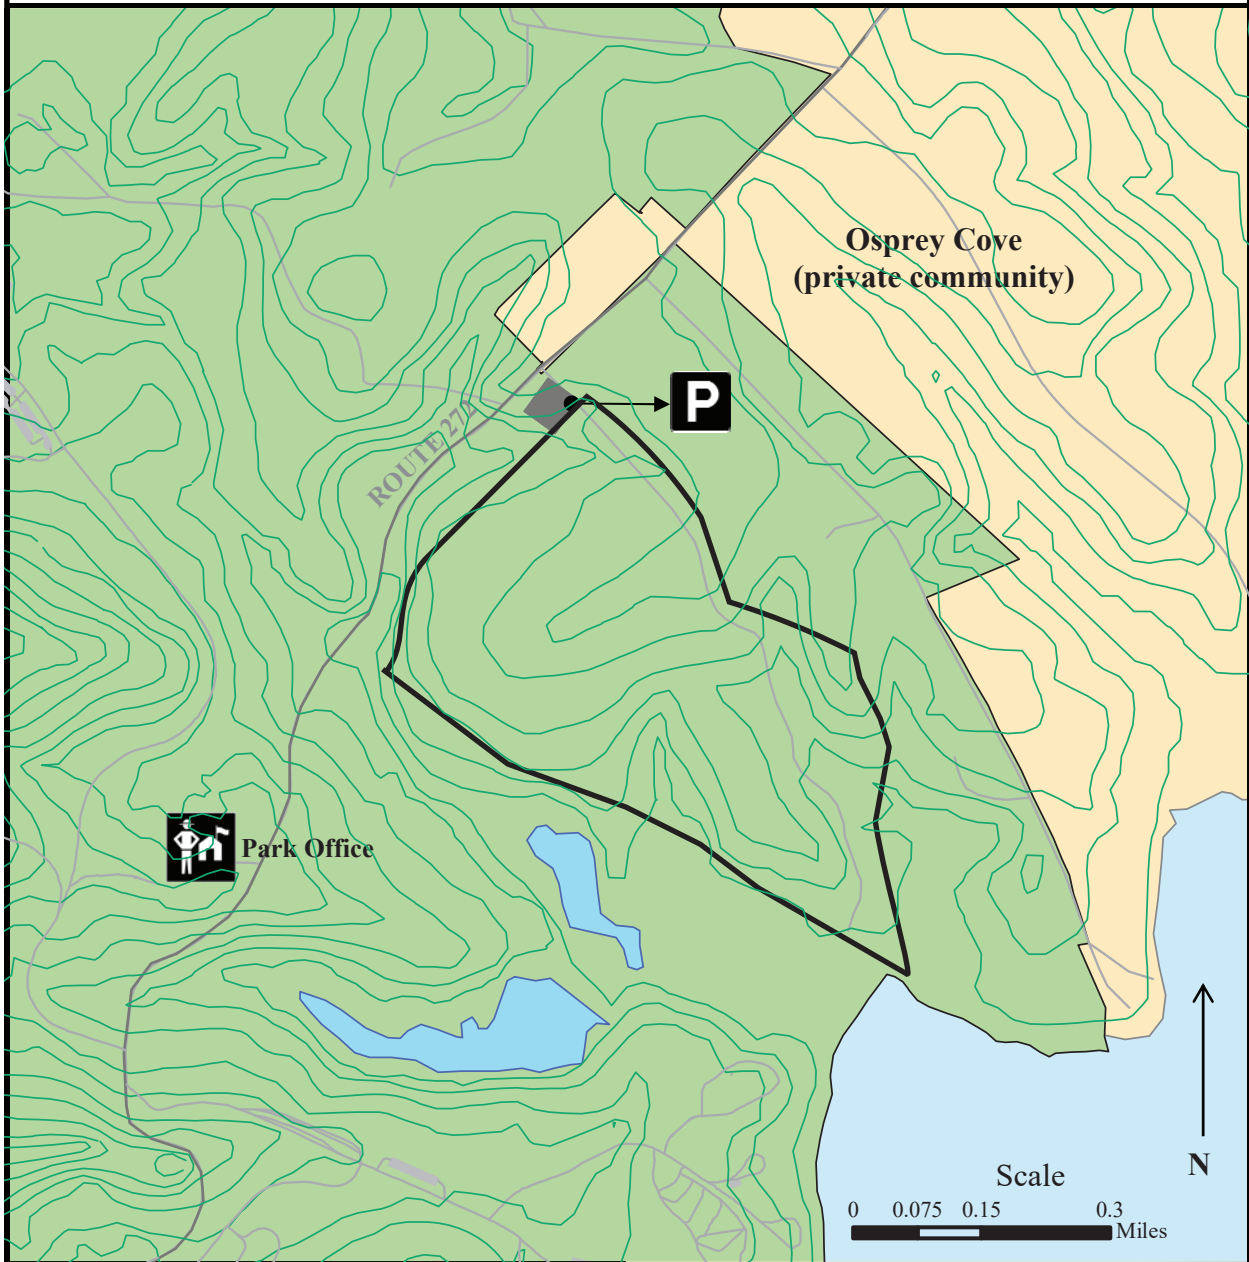

Elk Neck State Park - Carter Property Managed Hunting Area Map

This map is only to be used as a guide to the general location of the hunting areas and their boundaries. You must look carefully for the signs that are posted on the trees along the boundary lines. You are responsible for staying within the managed hunting area. For more hunting information, please see the rules and regulations for the appropriate year.

Legend

- | | |
|---|---|
|  Park Property |  Hunting Area |
|  Private Property |  Exclusion Zone (no hunting) |
|  Water |  Hunter Parking and Sign-in |

Elk Neck State Park - Rogues Harbor Managed Hunting Area Map

This map is only to be used as a guide to the general location of the hunting areas and their boundaries. You must look carefully for the signs that are posted on the trees along the boundary lines. You are responsible for staying within the managed hunting area. For more hunting information, please see the rules and regulations for the appropriate year.

Legend

- | | |
|--|---|
|  Park Property |  Hunting Area |
|  Private Property |  Exclusion Zone (no hunting) |
|  Water |  Hunter Parking and Sign-in |