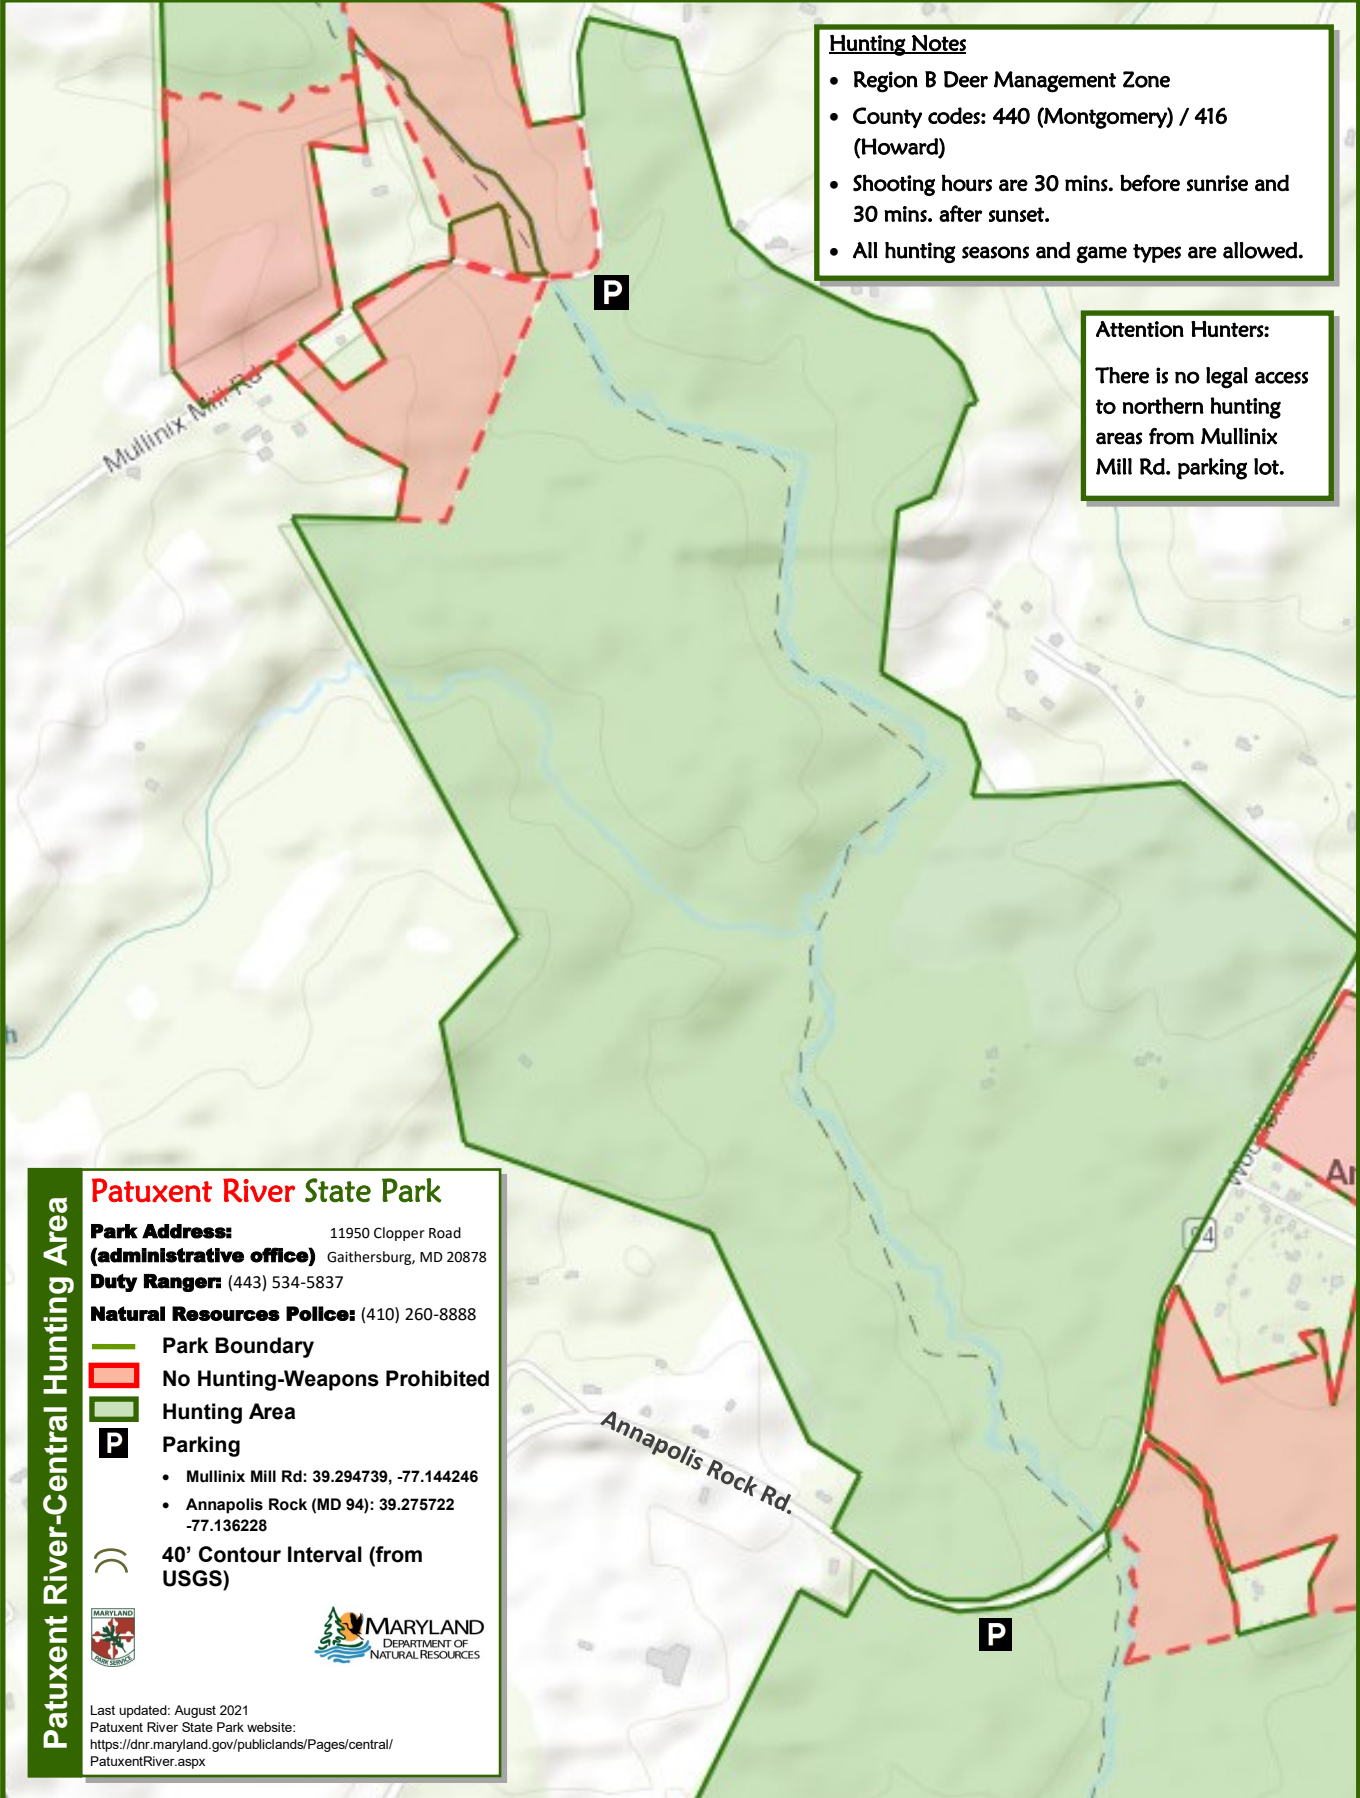

Patuxent River State Park-Central Hunting Area

Hunting Notes

- Region B Deer Management Zone
- County codes: 440 (Montgomery) / 416 (Howard)
- Shooting hours are 30 mins. before sunrise and 30 mins. after sunset.
- All hunting seasons and game types are allowed.

Attention Hunters:

There is no legal access to northern hunting areas from Mullinix Mill Rd. parking lot.

Patuxent River State Park

Park Address: 11950 Clopper Road
(administrative office) Gaithersburg, MD 20878
Duty Ranger: (443) 534-5837
Natural Resources Police: (410) 260-8888

Park Boundary
 No Hunting-Weapons Prohibited
 Hunting Area
 Parking

- Mullinix Mill Rd: 39.294739, -77.144246
- Annapolis Rock (MD 94): 39.275722 -77.136228

40' Contour Interval (from USGS)

MARYLAND DEPARTMENT OF NATURAL RESOURCES