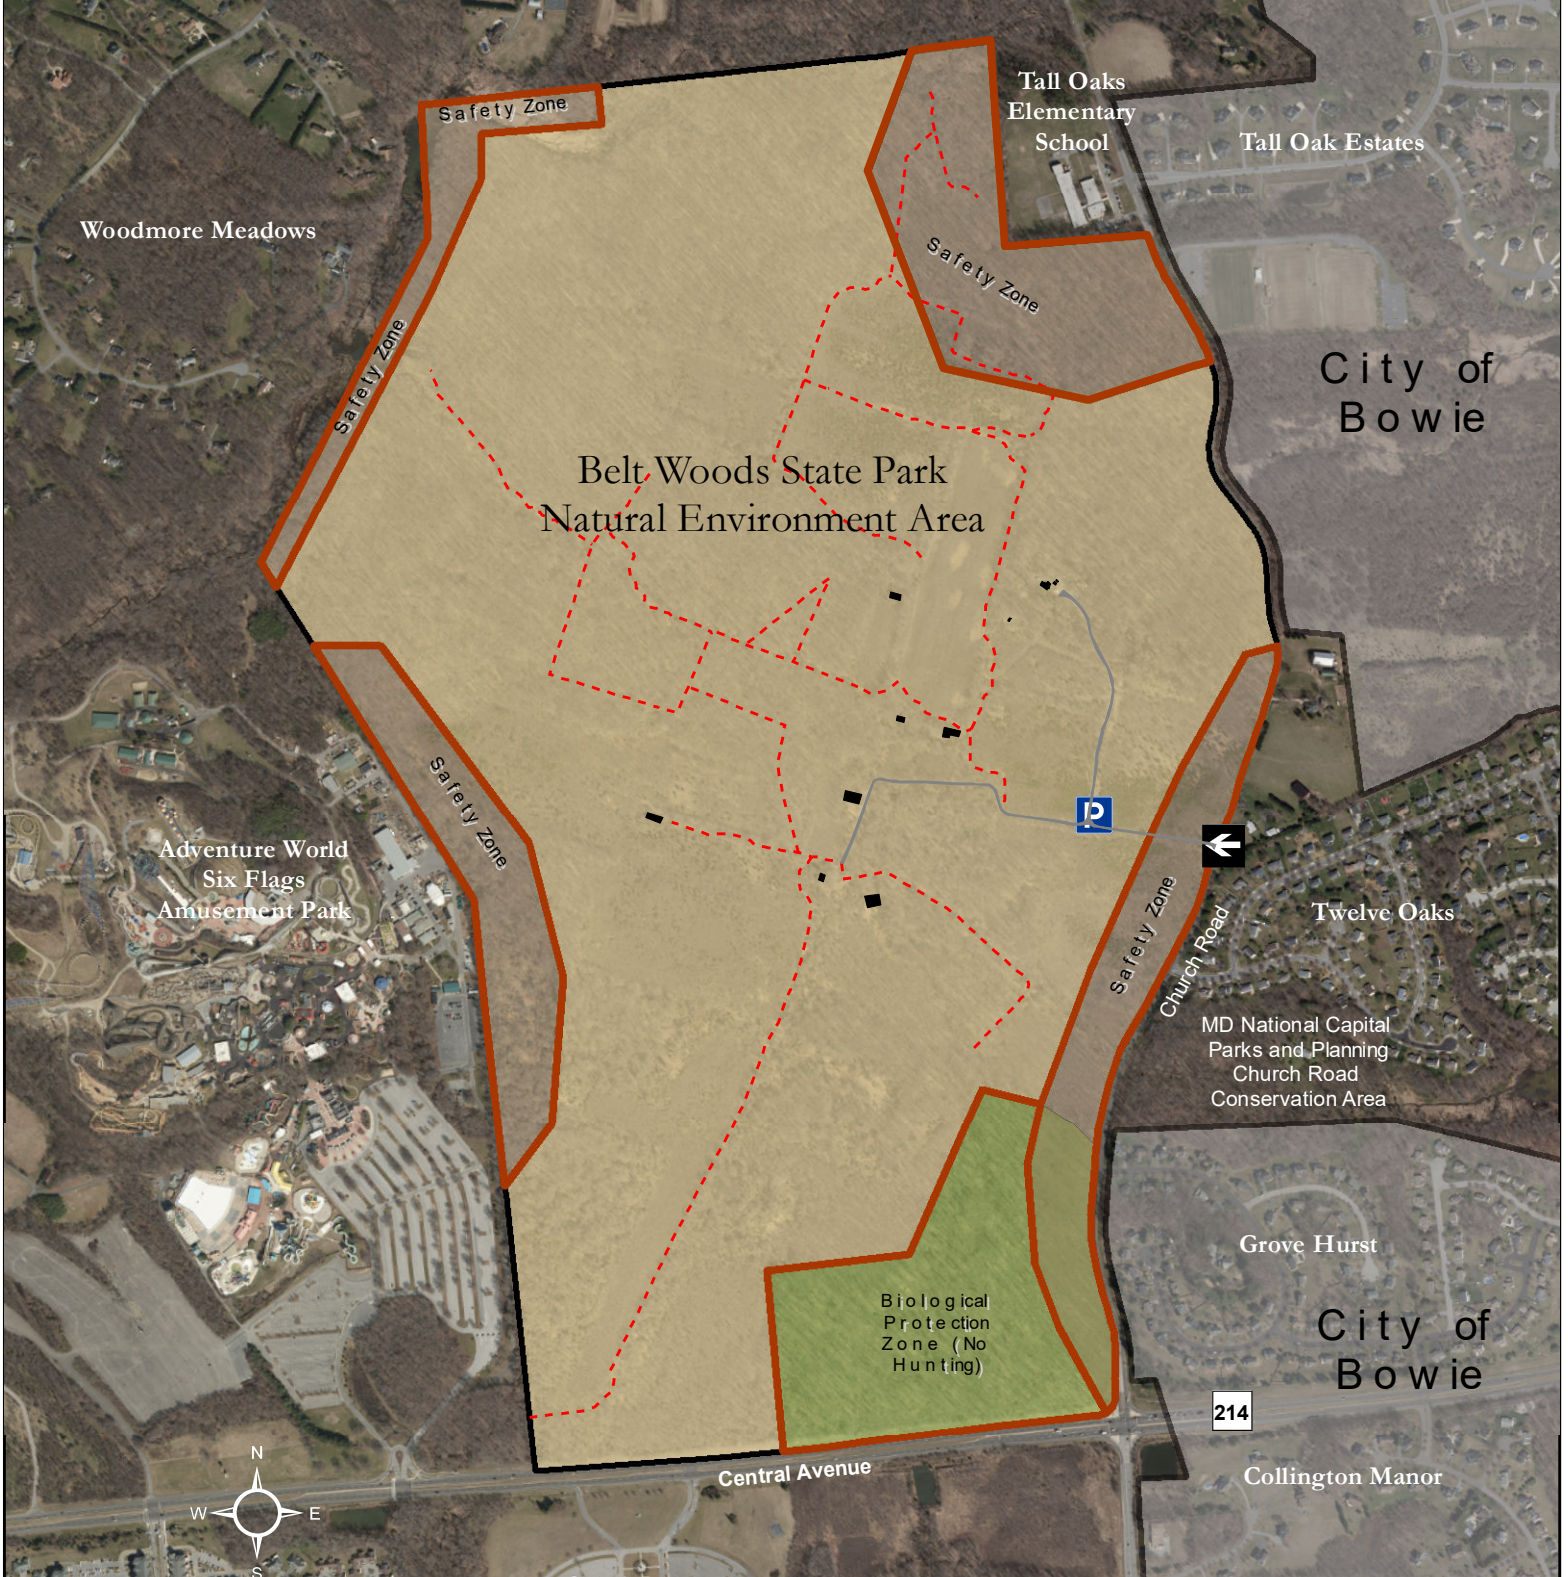

BELT WOODS STATE PARK: HUNTING MAP (DEER ONLY)

Note: The Maryland Department of Natural Resources (DNR) Wildlife Heritage Service (DNR-WHS) may adjust the Belt Woods Hunting Map on a periodic basis. Revisions may include altering approved and prohibited hunting areas (deer only) to assist with DNR resource management efforts and objectives. Adjustments to the hunting areas will be based on deer management analysis by the DNR-WHS for identified resource protection.

Legend:

- Entrance and Gate (Off Church Road)
- Limited Parking Area
- Existing Farm Lanes / Trails (Limited Access)
- Primary Farm Access Roads (Limited Access)
- Safety Zone / No Hunting Area
- Biological Protection Zone (No Hunting)
- Belt Woods Hunting Area (485.08 Acres)
- Belt Woods Buildings and Outbuildings (Unoccupied)