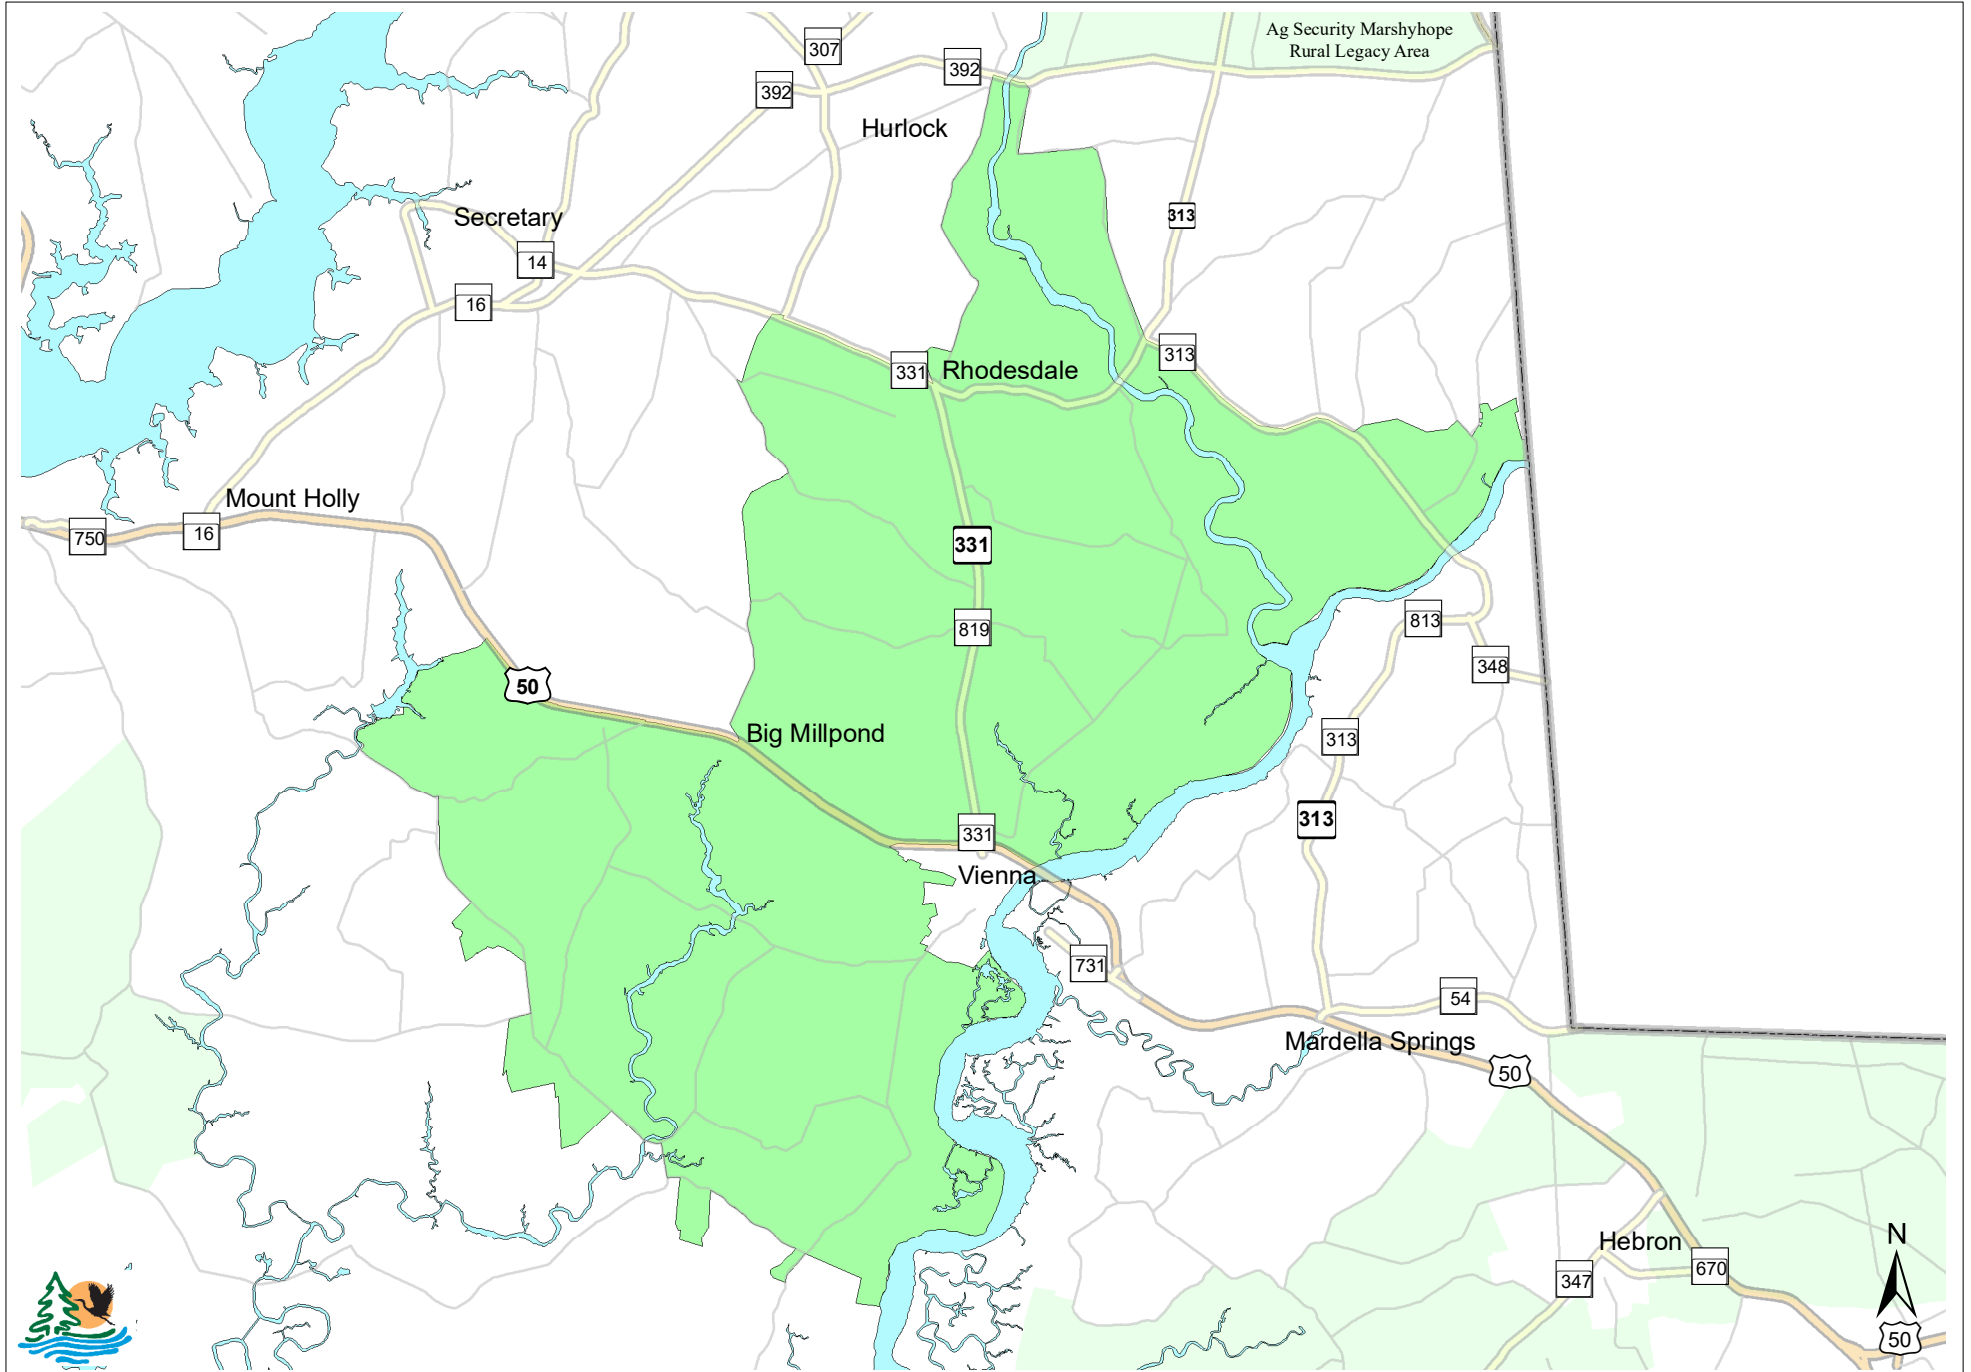

# Nanticoke Rural Legacy Area

Map Production Date: January 2019