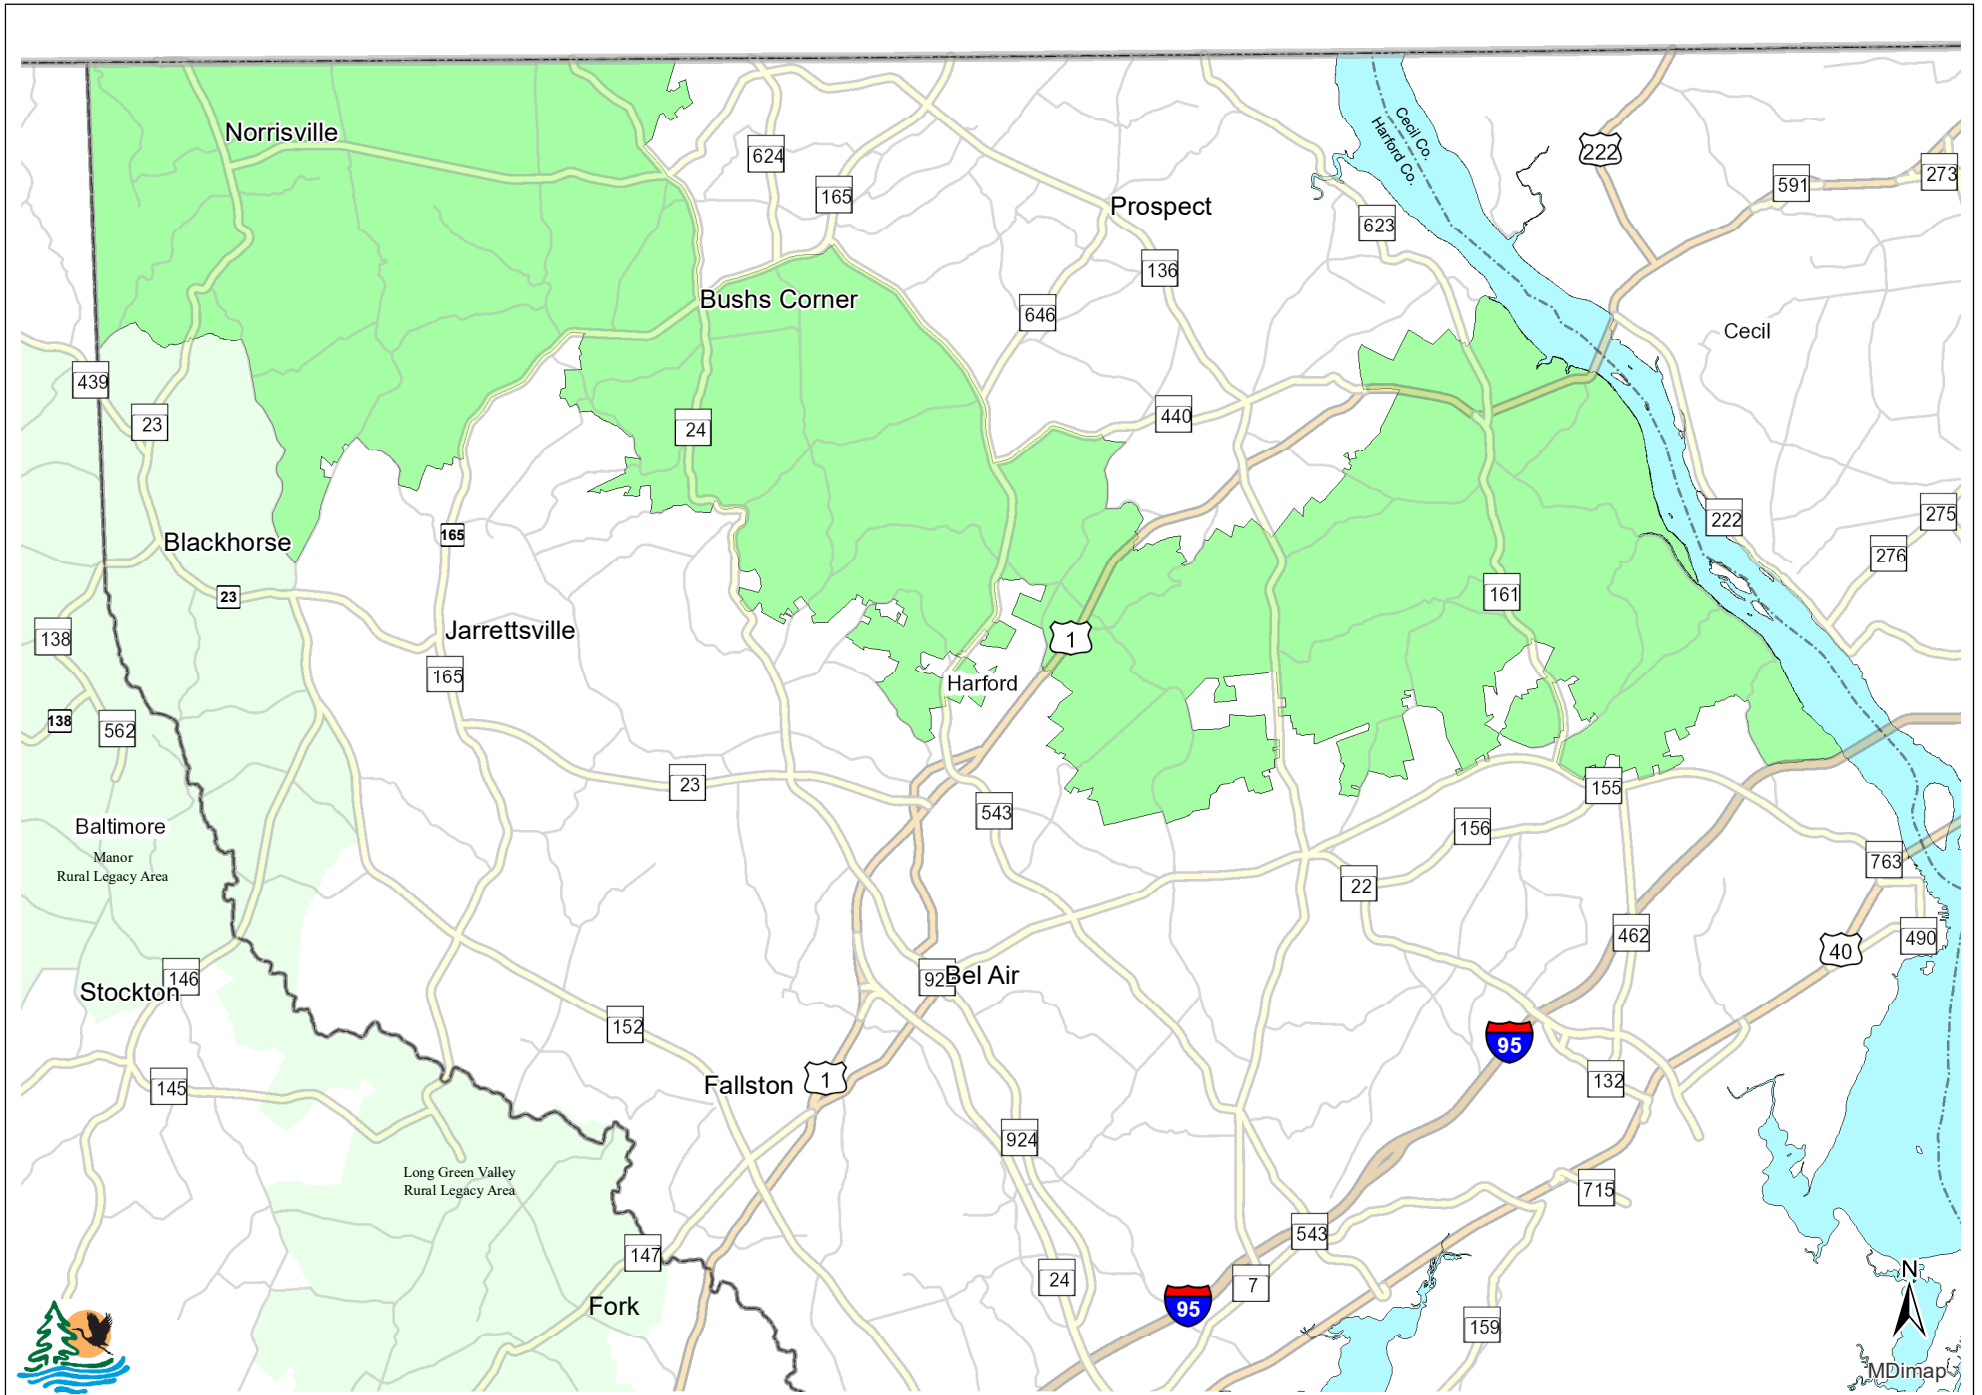

Deer Creek Rural Legacy Area

Map Production Date: January 2019