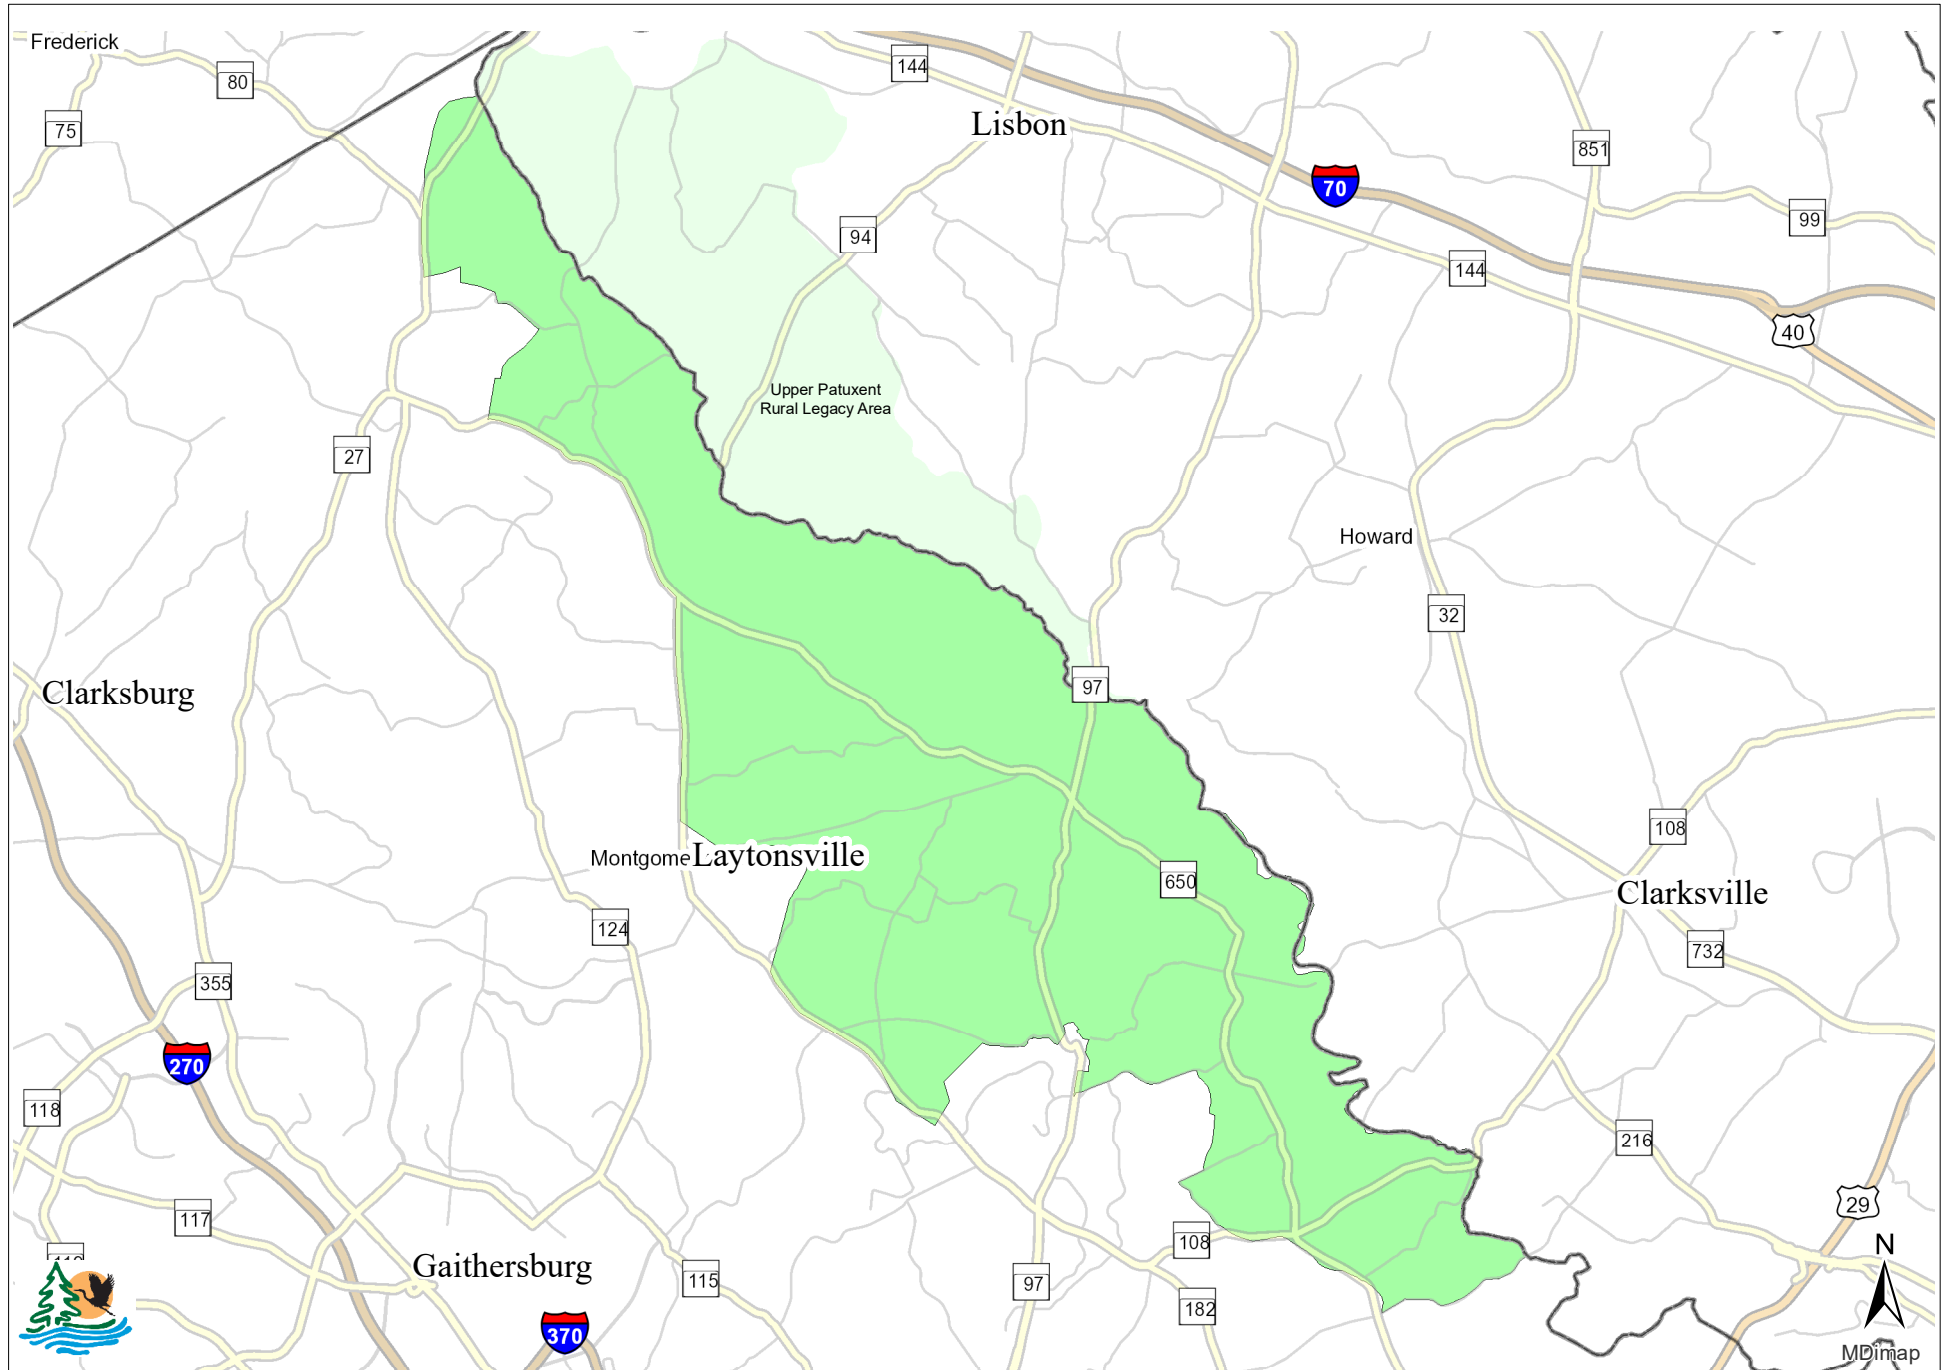

Upper Patuxent River Reservoir Watershed - Montgomery County

Map Production Date: January 2019