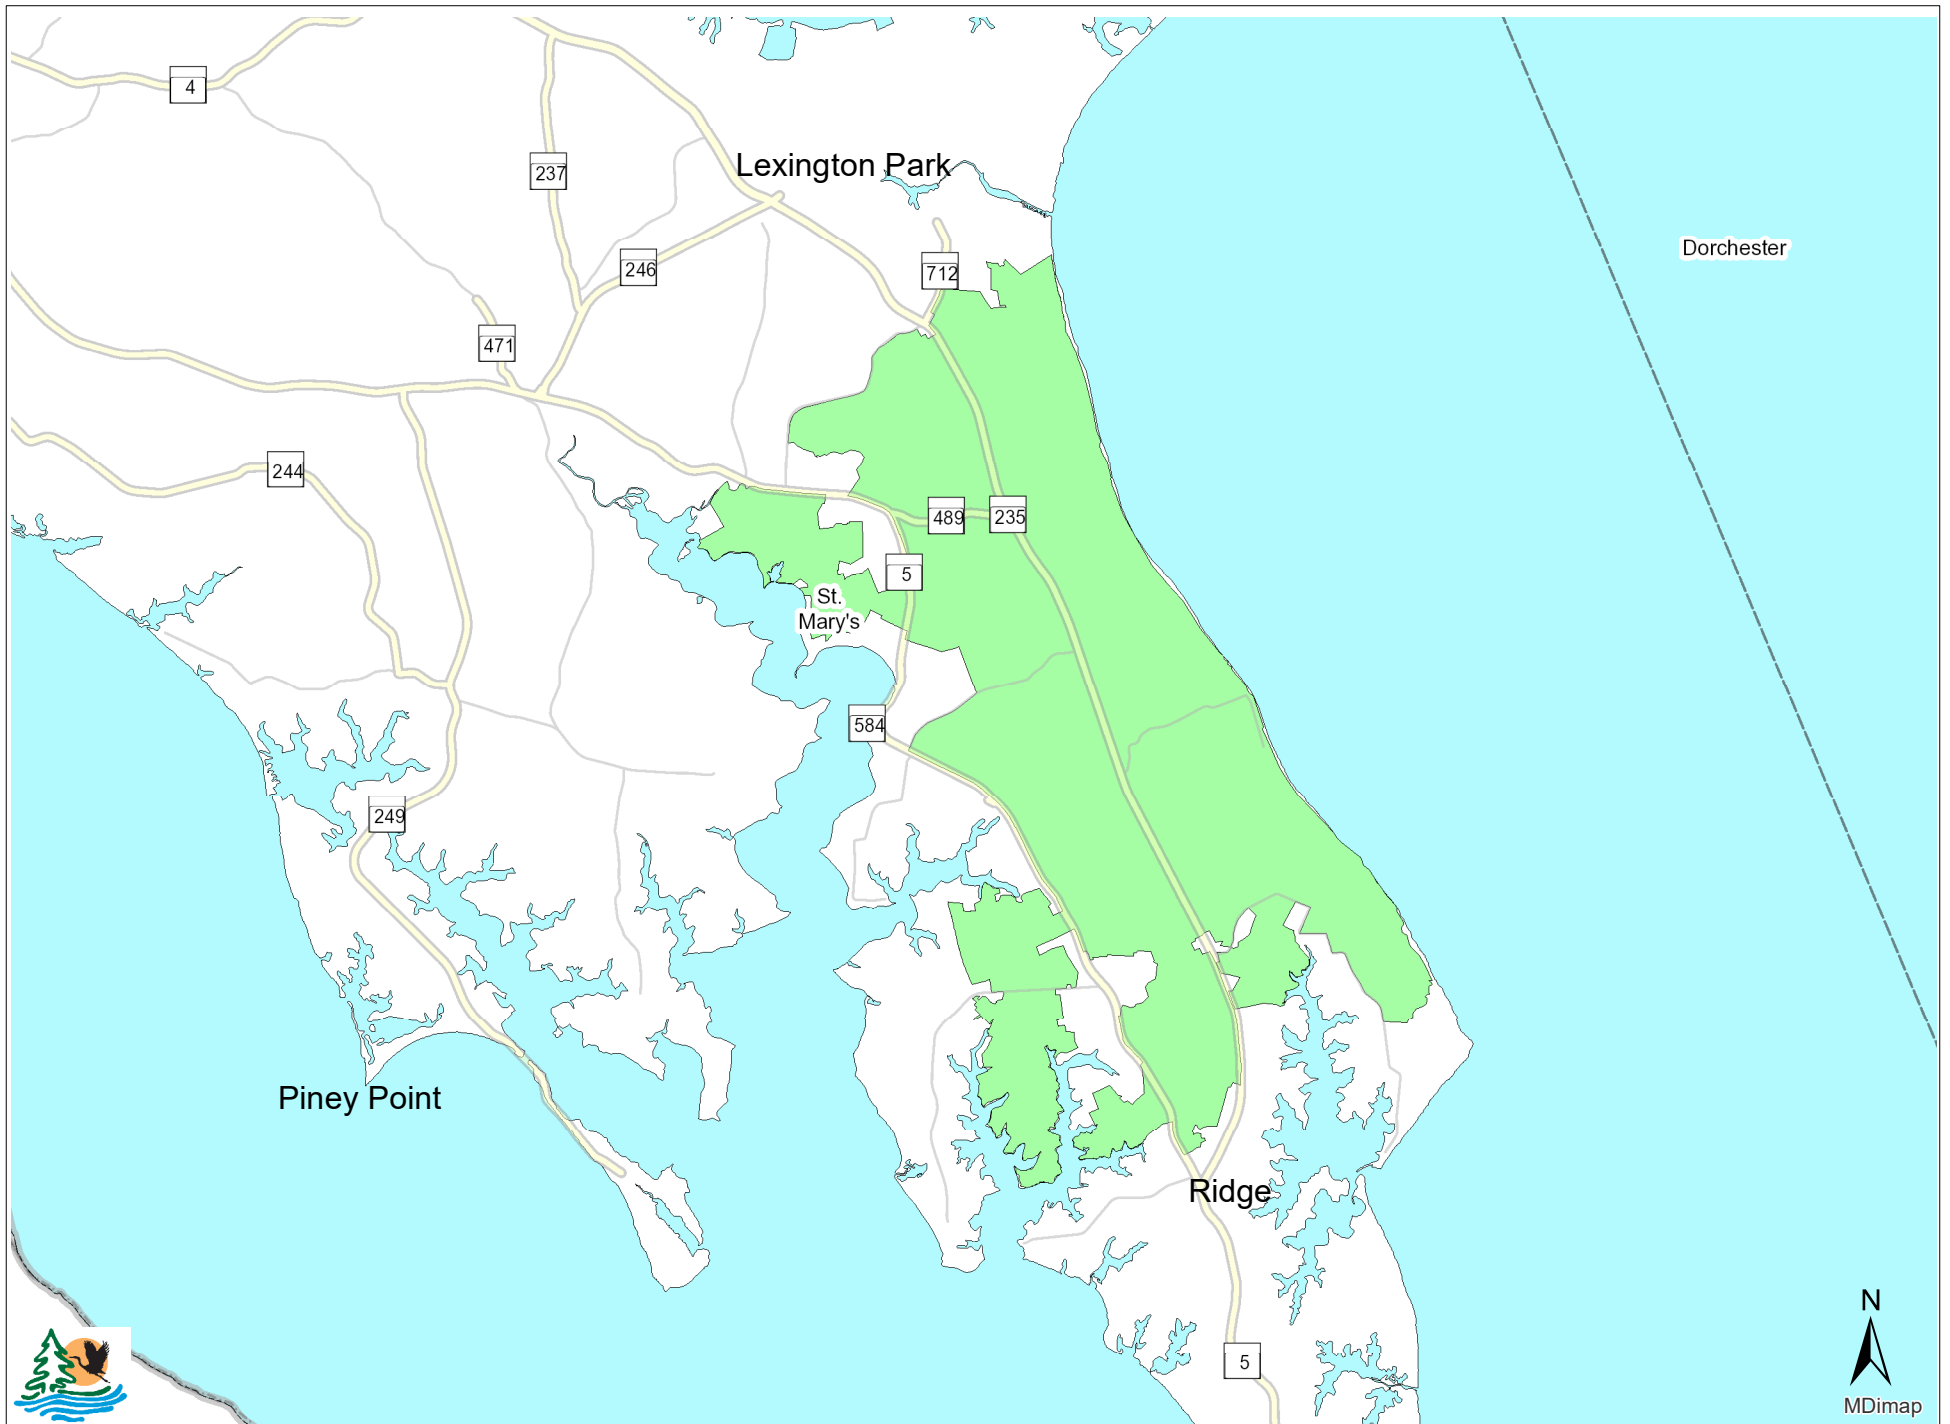

Mattapanay Rural Legacy Area

Map Production Date: January 2019