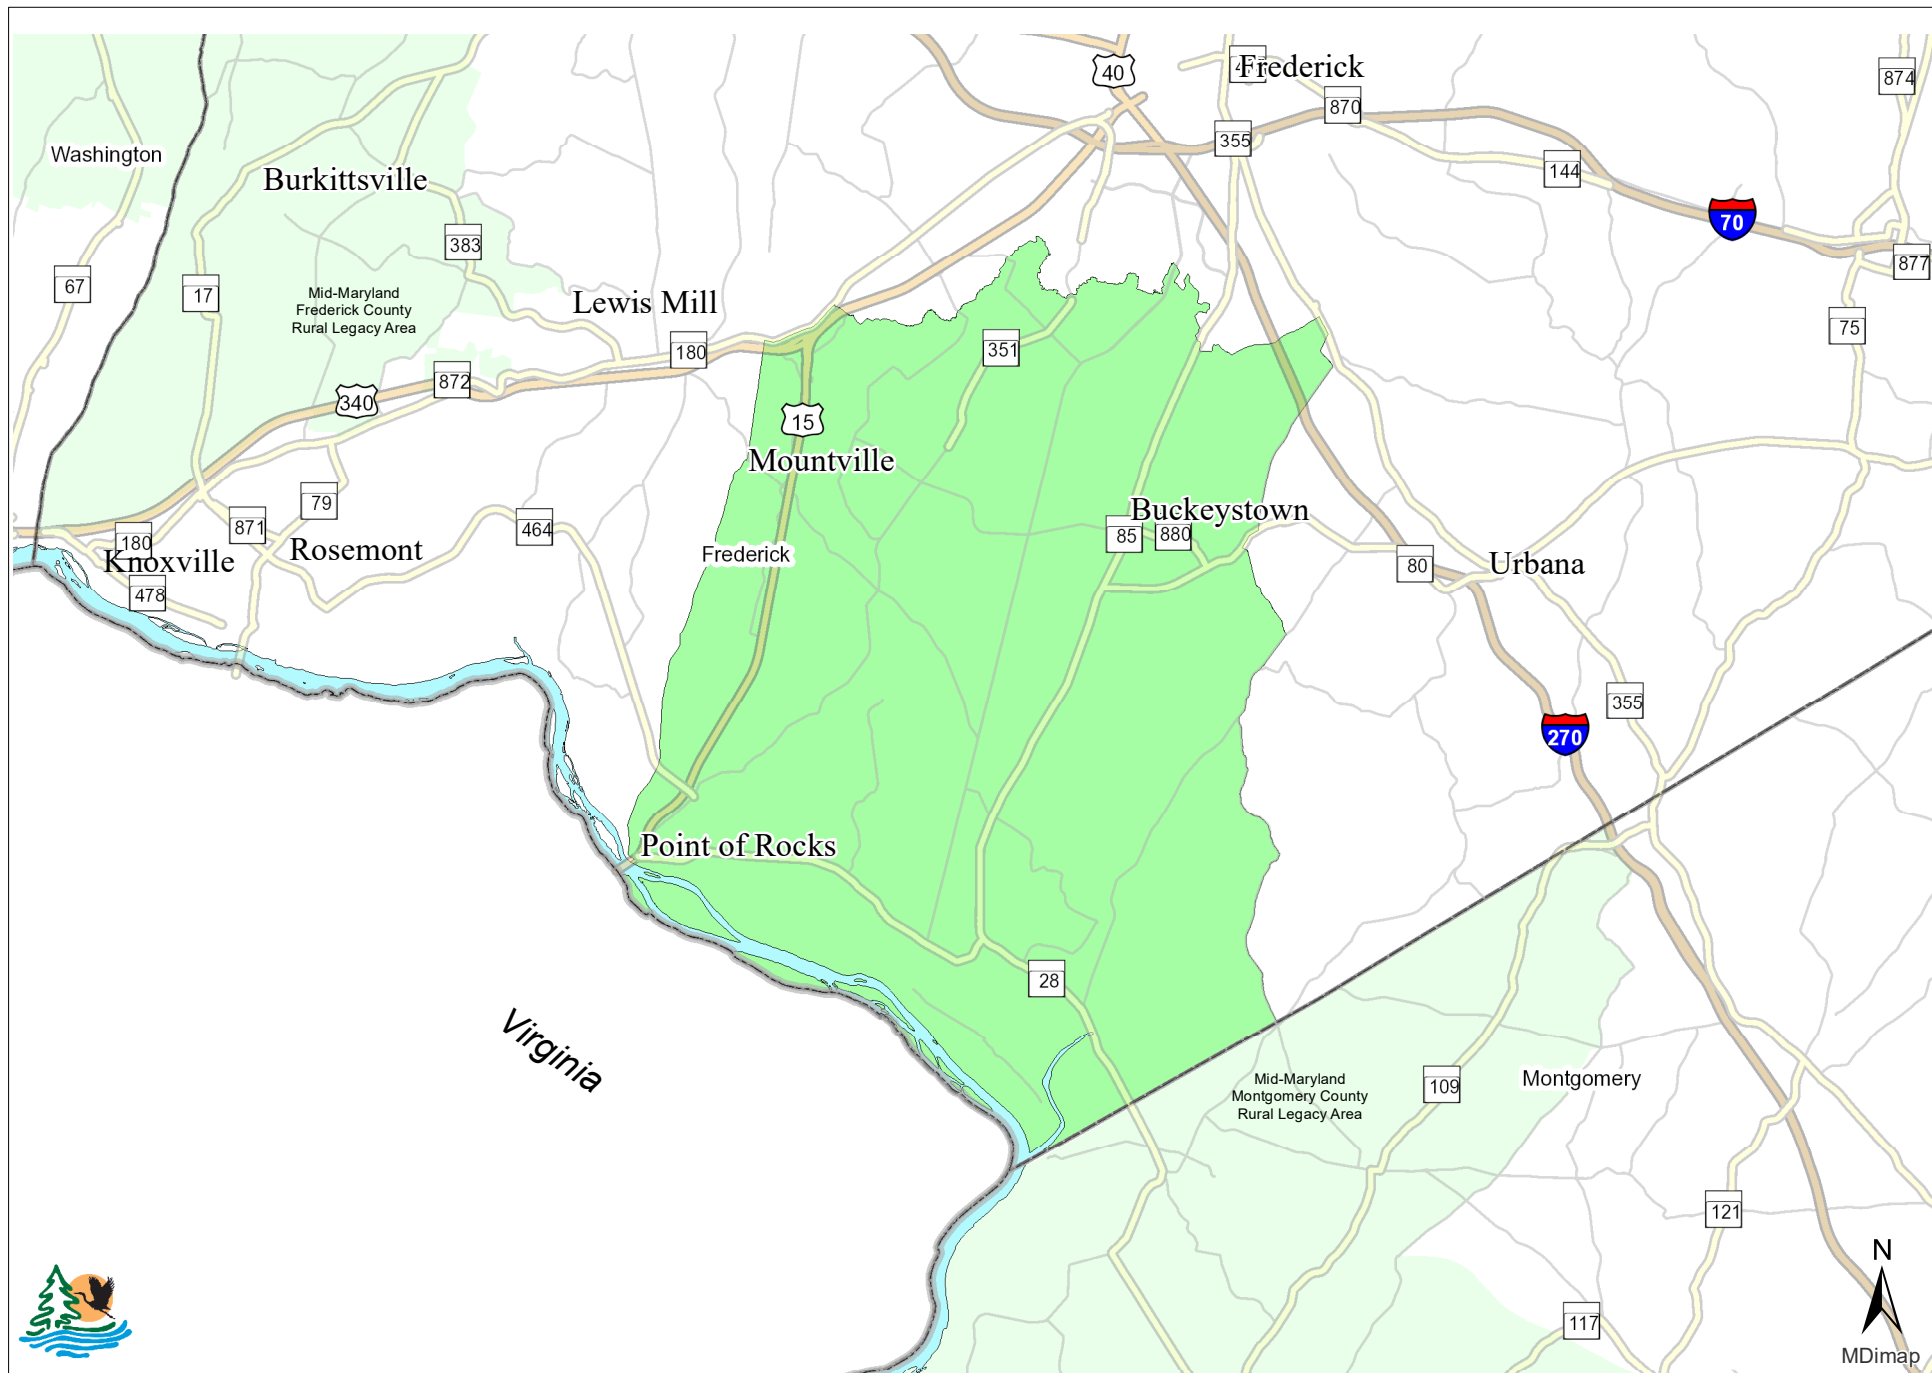

Carrollton Manor Rural Legacy Area

Map Production Date: January 2019