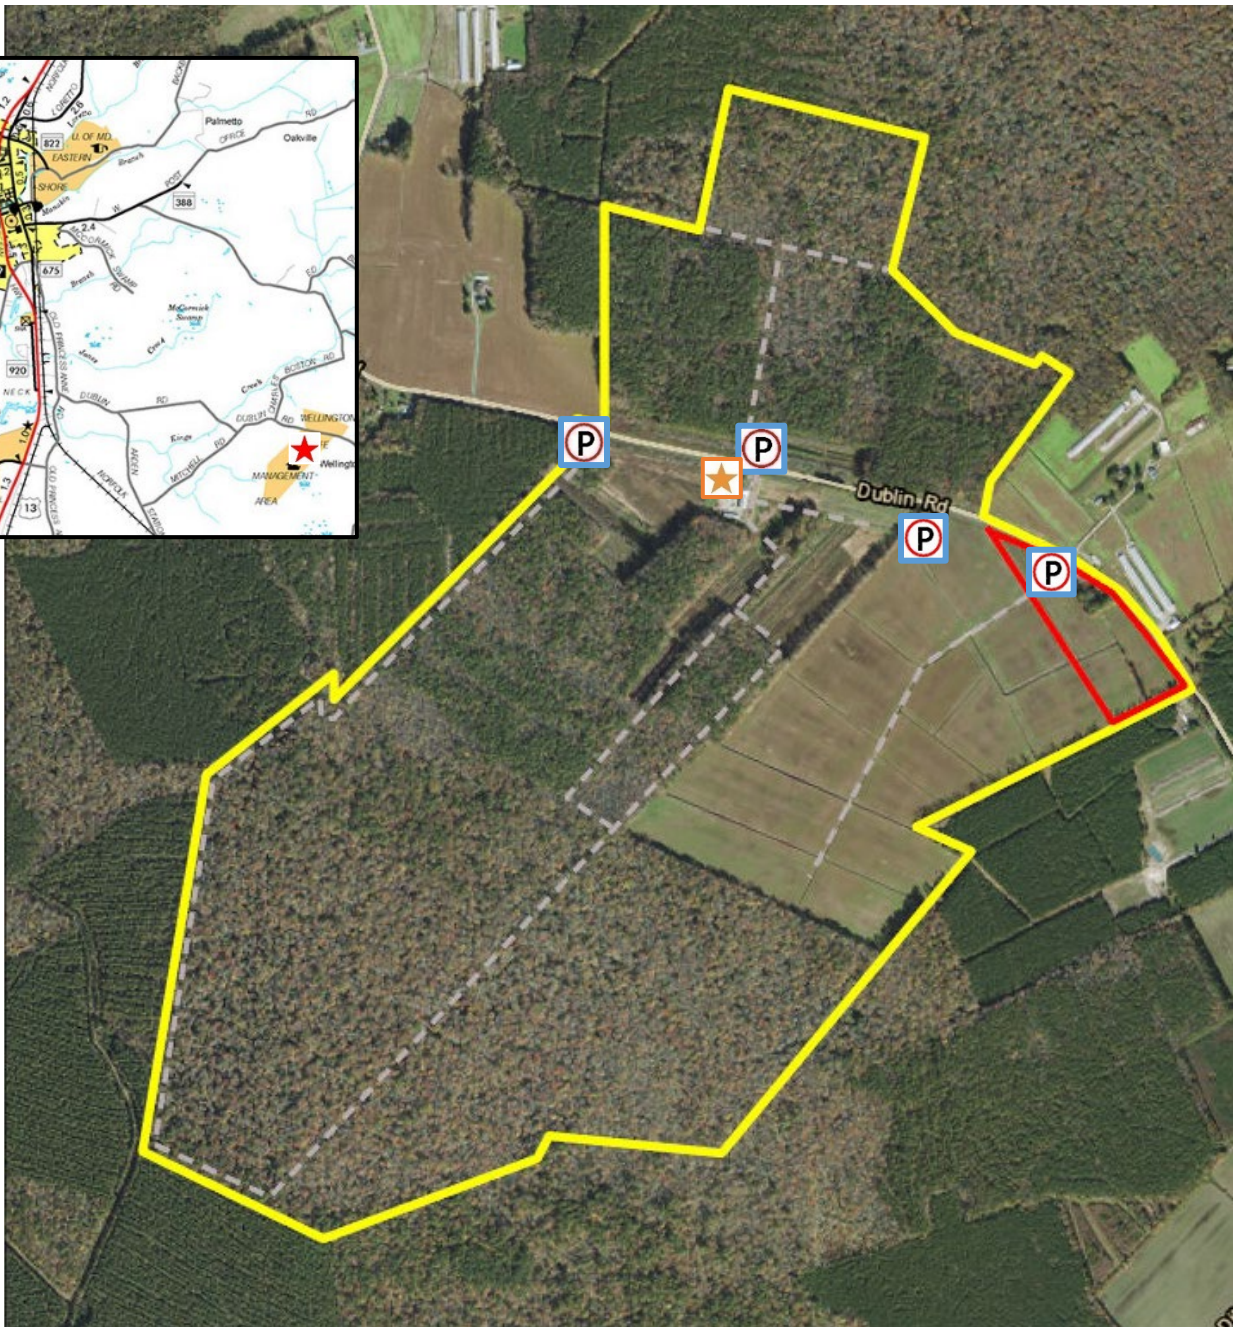

Wellington WMA

Wes Moore Governor
Josh Kurtz Secretary

Legend

 WMA Boundary (684 acres)

 Wellington WMA Office

 Safety Zone (No Hunting)

 Trails

 Parking