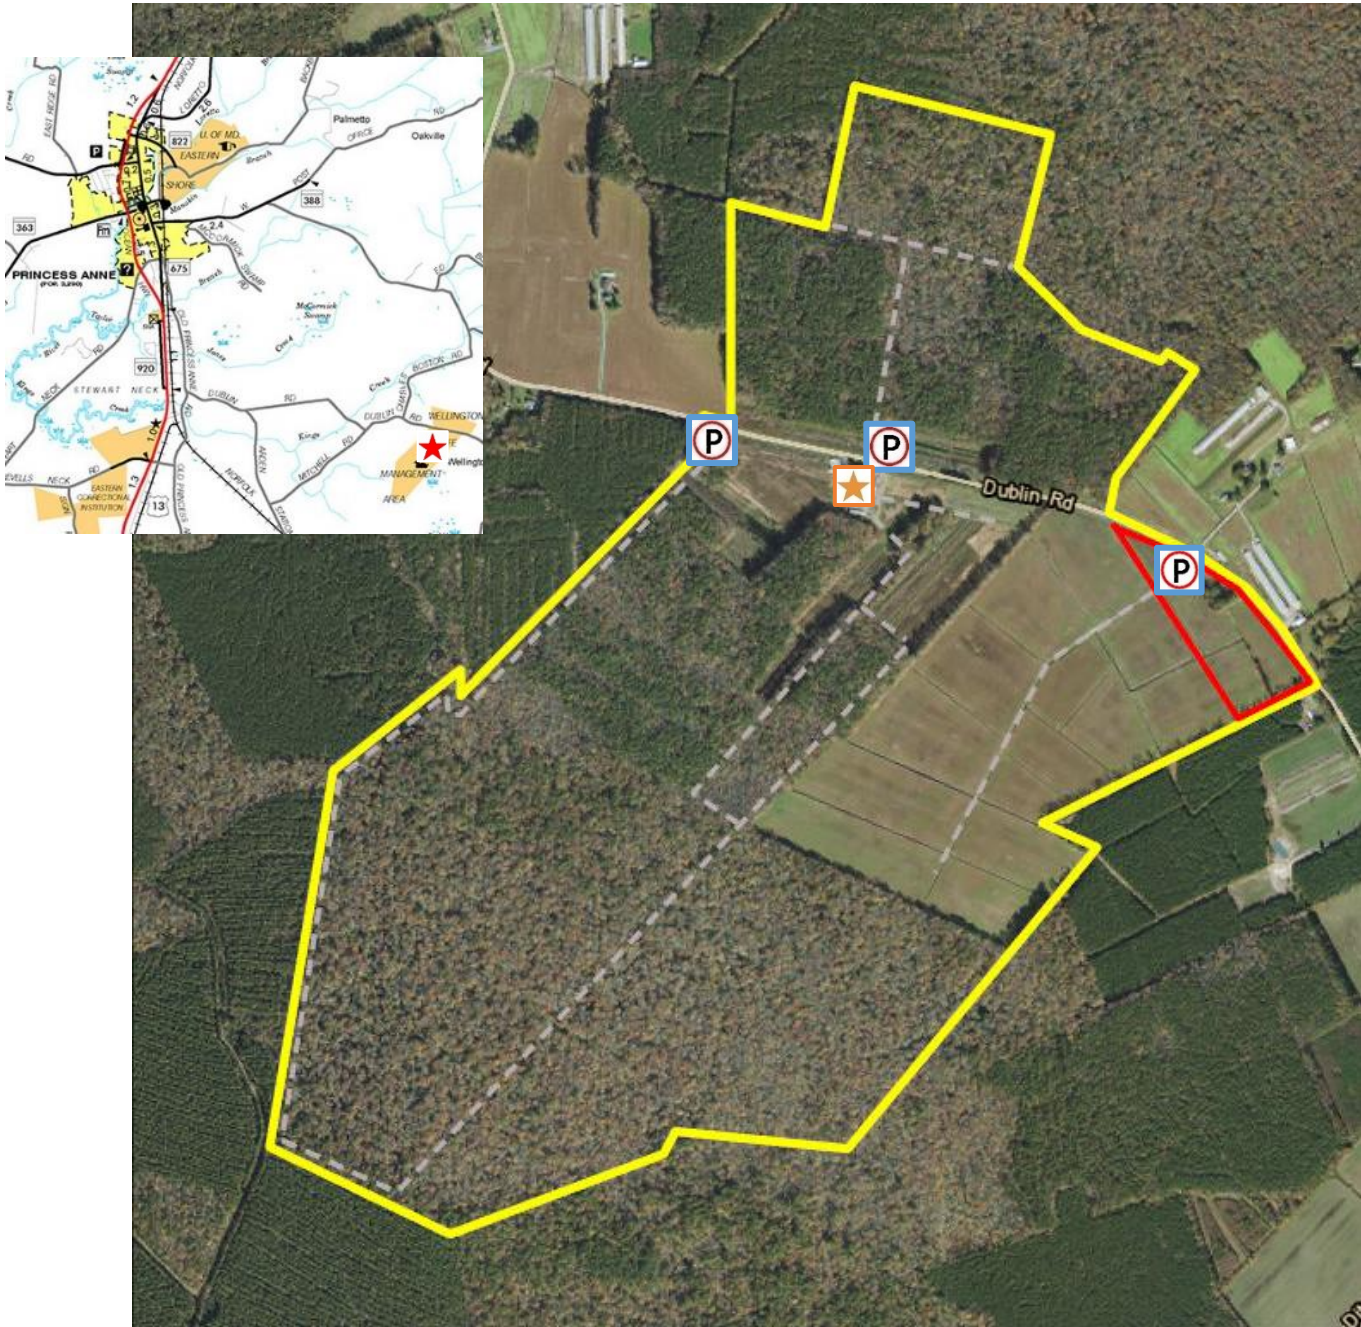

Wellington WMA

Larry Hogan Governor
Jeannie Haddaway-Riccio Secretary

Legend

 WMA Boundary (684 acres)

 Wellington WMA Office

 Safety Zone (No Hunting)

 Trails

 Parking