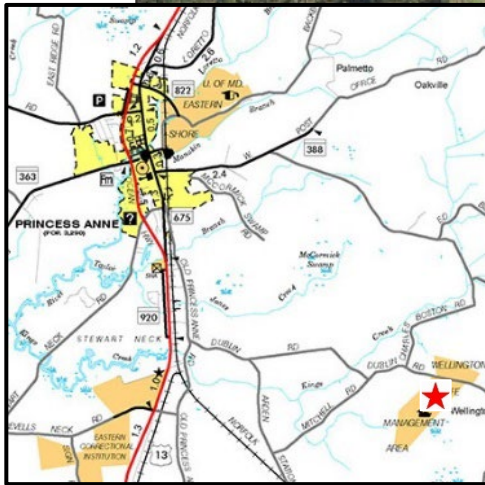

Wellington WMA

Wes Moore Governor
Josh Kurtz Secretary

Legend

 WMA Boundary (684 acres)

 Wellington WMA Office

 Safety Zone (No Hunting)

 Trails

 Parking