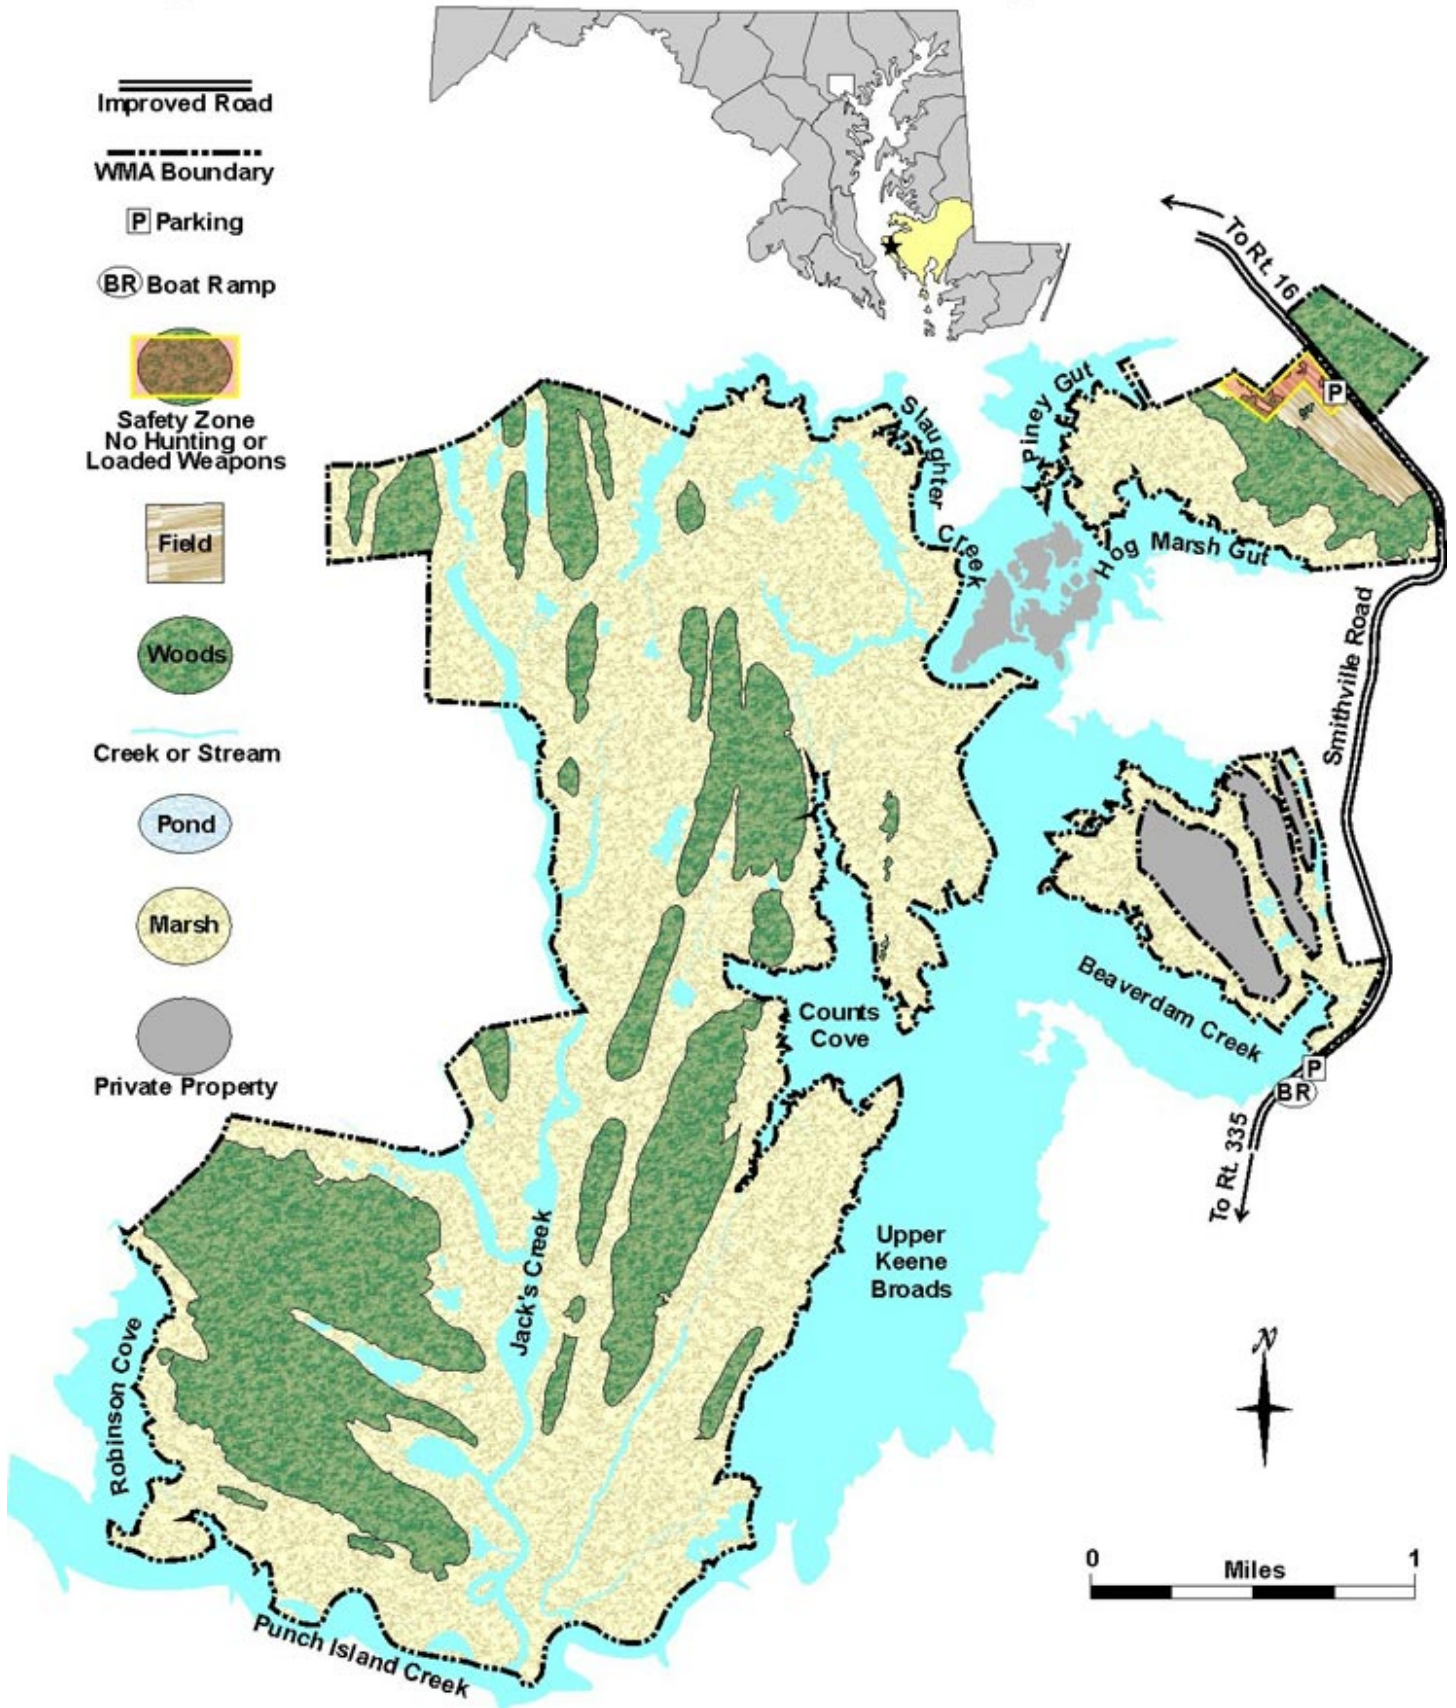

Map of Taylors Island Wildlife Management Area

Taylors Island Wildlife Management Area

Dept. of Natural Resources
Wildlife & Heritage Service
LeCompte WMA
4220 Steele Neck Rd.
Vienna, MD 21869
410-376-3236