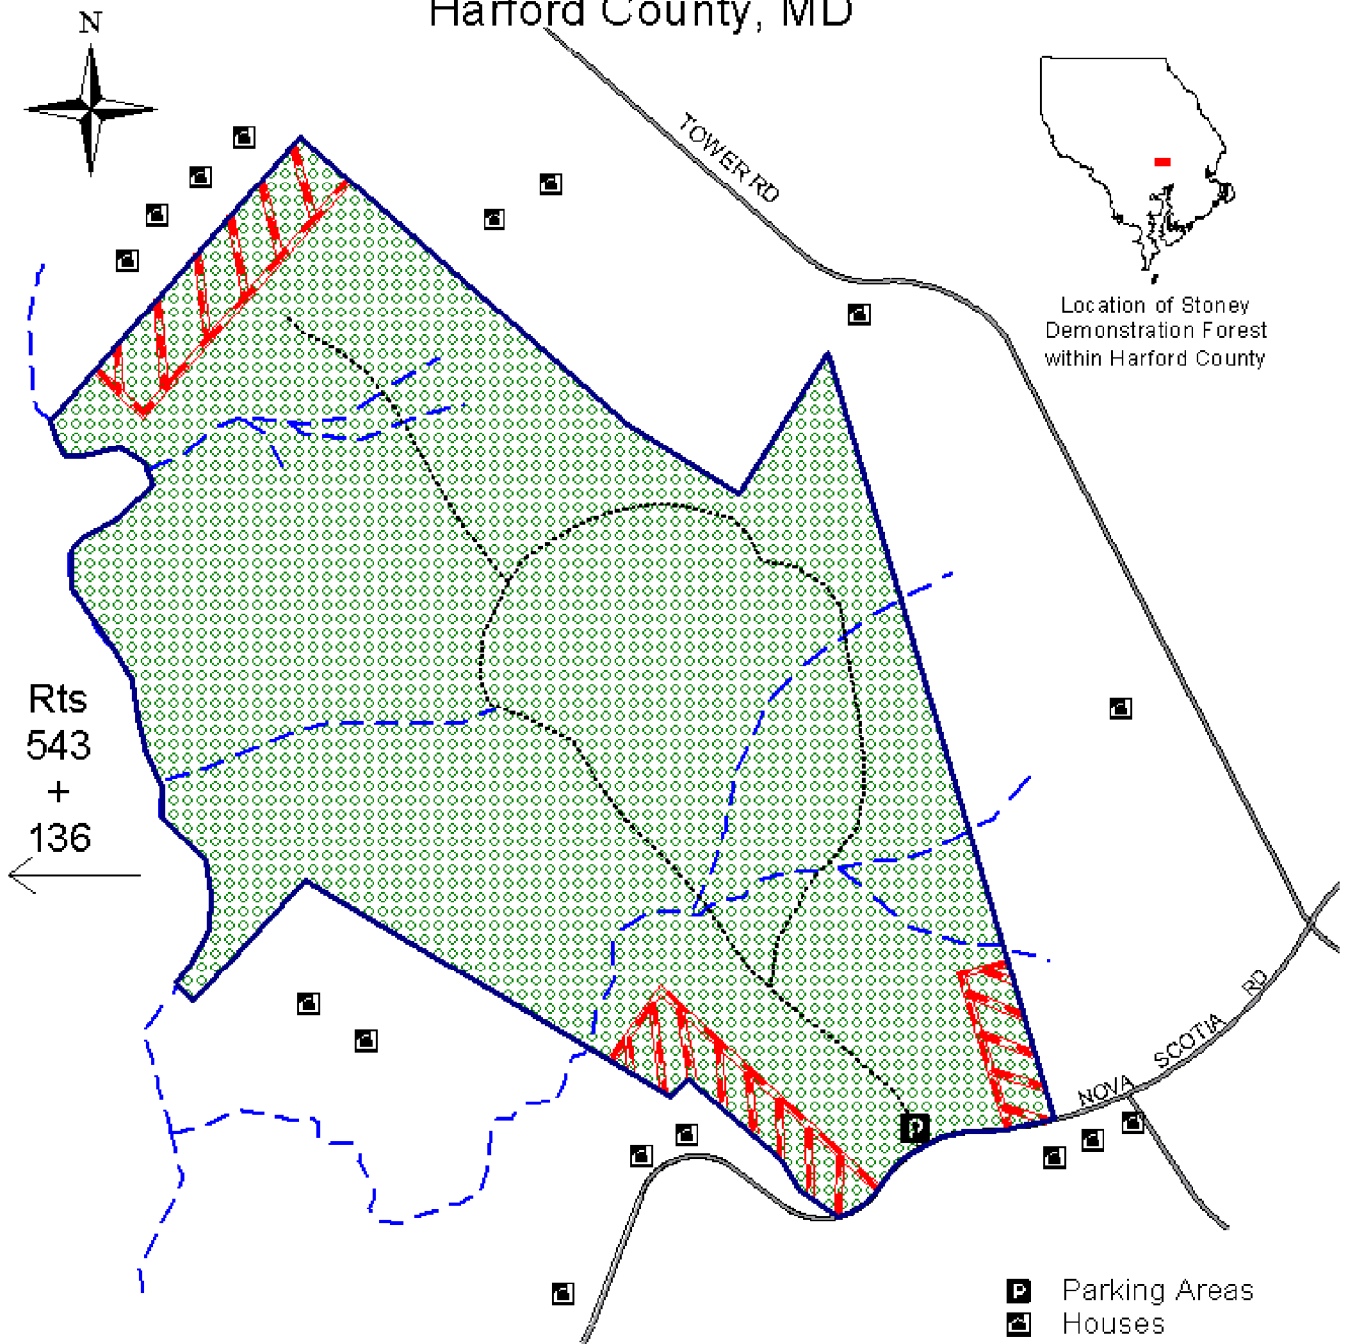

# Stoney Demonstration Forest Cooperative Wildlife Management Area

Harford County, MD

Location of Stoney Demonstration Forest within Harford County

Rts  
543  
+  
136

0.2 0 0.2 Miles

**Larry Hogan**  
*Governor*  
**Boyd K. Rutherford**  
*Lt. Governor*  
**Mark J. Belton**  
*Secretary*

- Parking Areas
- Houses
- CWMA Boundary
- Safety Zone
- Roads
- Trails
- Streams
- Forest