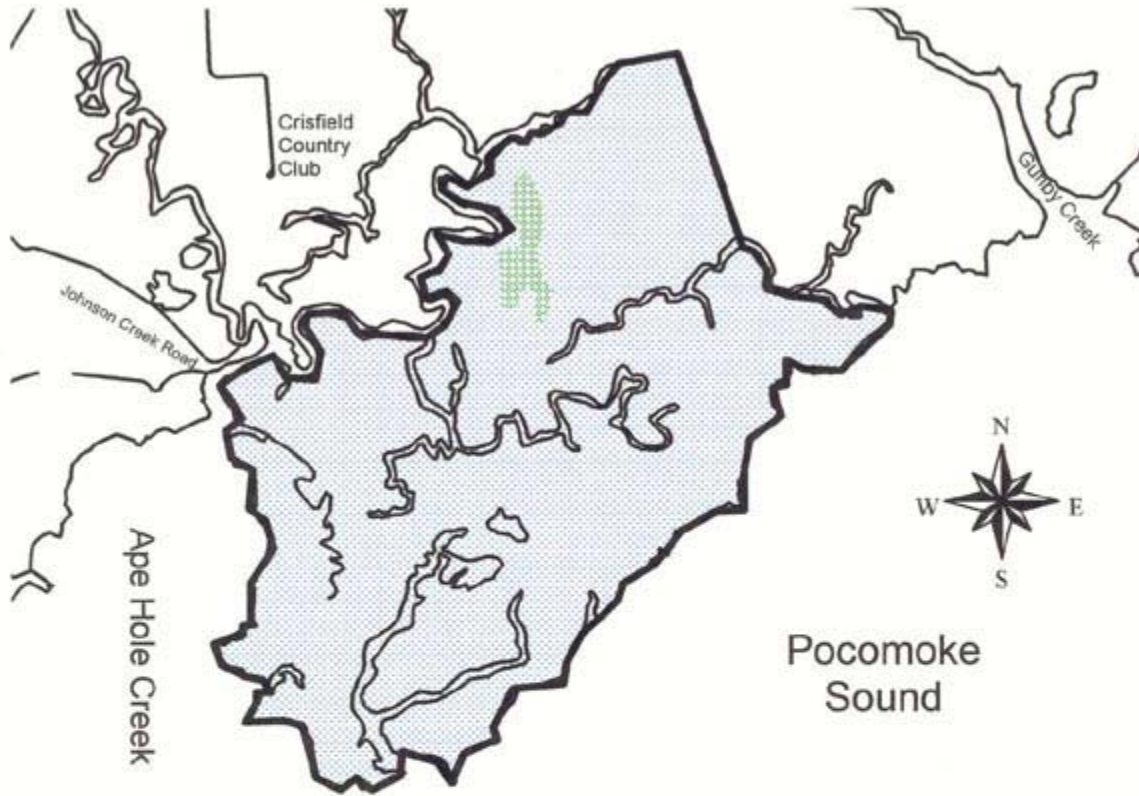

Map of Pocomoke Sound Wildlife Management Area

-  Parking
-  Primitive Camping
-  Boat Ramp
-  Roads and Trails
-  Pocomoke Sound WMA Boundary
-  Pond
-  Forest
-  Field
-  Marsh

Dept. of Natural Resources
Wildlife & Heritage Service
Wellington WMA
32733 Dublin Road
Princess Anne, Md. 21853
(410) 543-8223