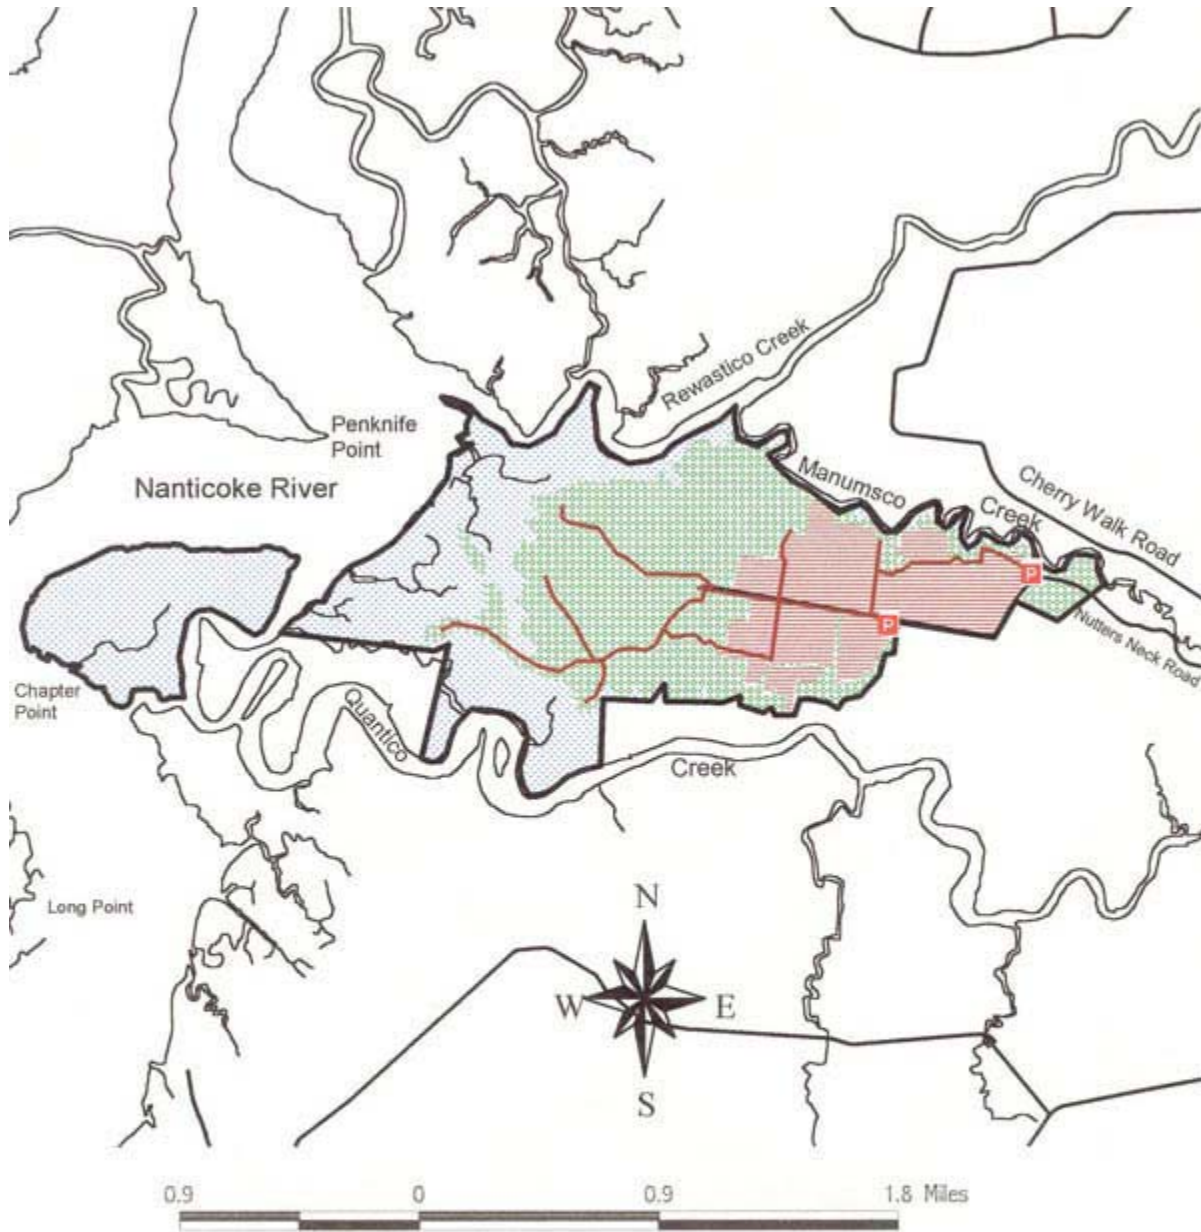

Map of Nanticoke River Wildlife Management Area

- Parking
- Primitive Camping
- Boat Ramp
- Roads and Trails
- Nanticoke River WMA Boundary
- Forest
- Field
- Marsh

Dept. of Natural Resources
Wildlife and Heritage Service
LeCompte WMA
4220 Steele Neck Rd.
Vienna, MD 21869
410-376-3236