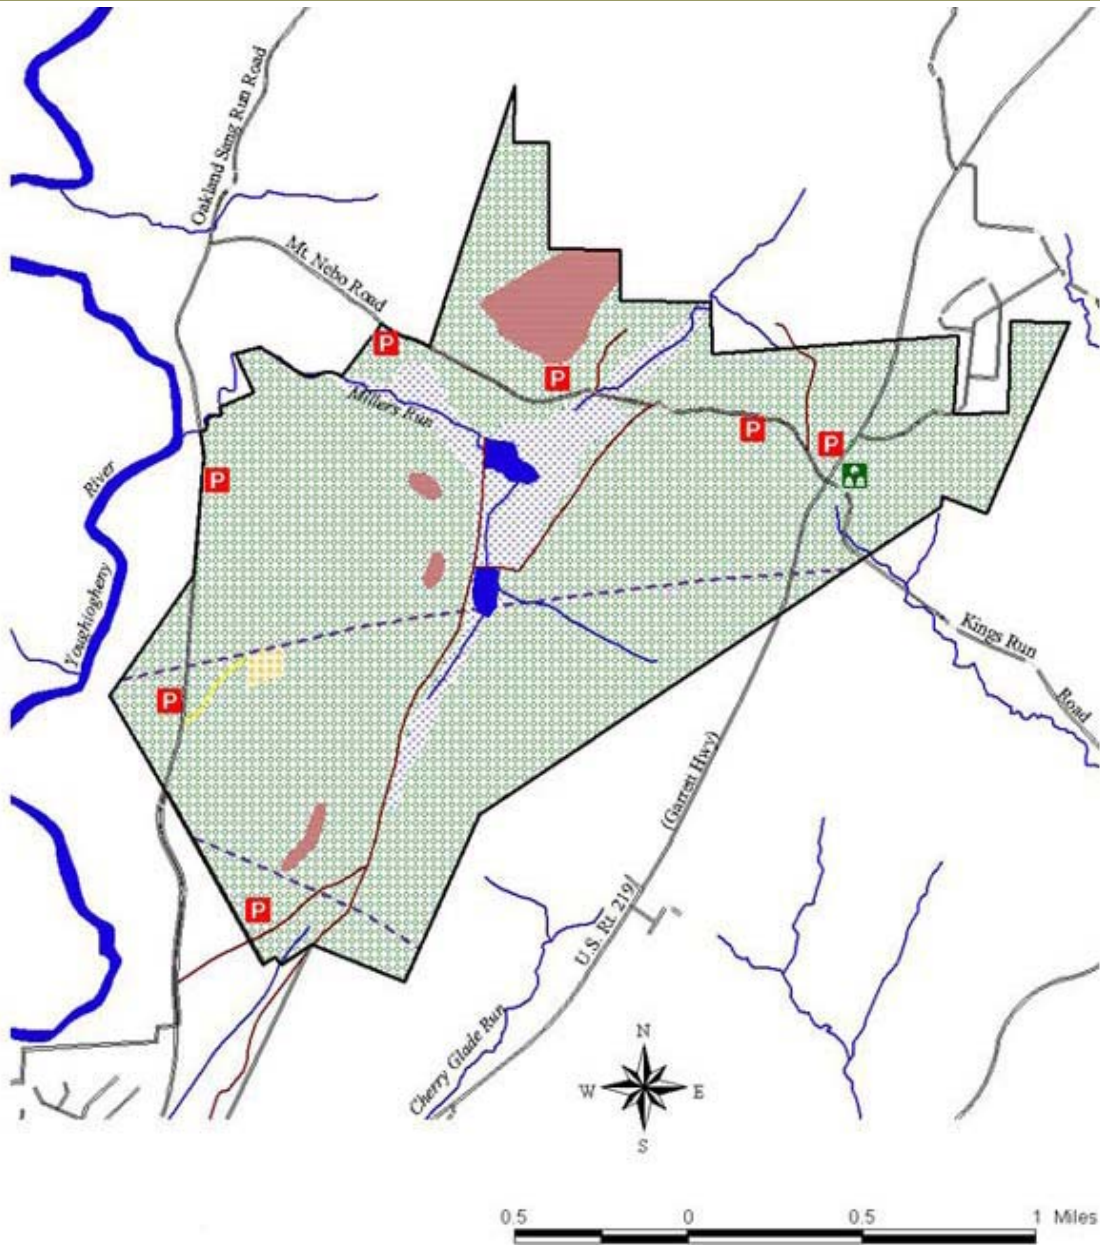

# Map of Mt. Nebo Wildlife Management Area

Location of  
Mt. Nebo WMA  
in Garrett County

- |  |                       |  |                      |
|--|-----------------------|--|----------------------|
|  | Parking Area          |  | Mt. Nebo Work Center |
|  | Roads                 |  | Pond/Water           |
|  | Trails                |  | Forest               |
|  | Streams               |  | Wetland/Marsh        |
|  | Handicapped Access    |  | Field                |
|  | Powelines             |  | Brushy Area          |
|  | Mt. Nebo WMA Boundary |  |                      |