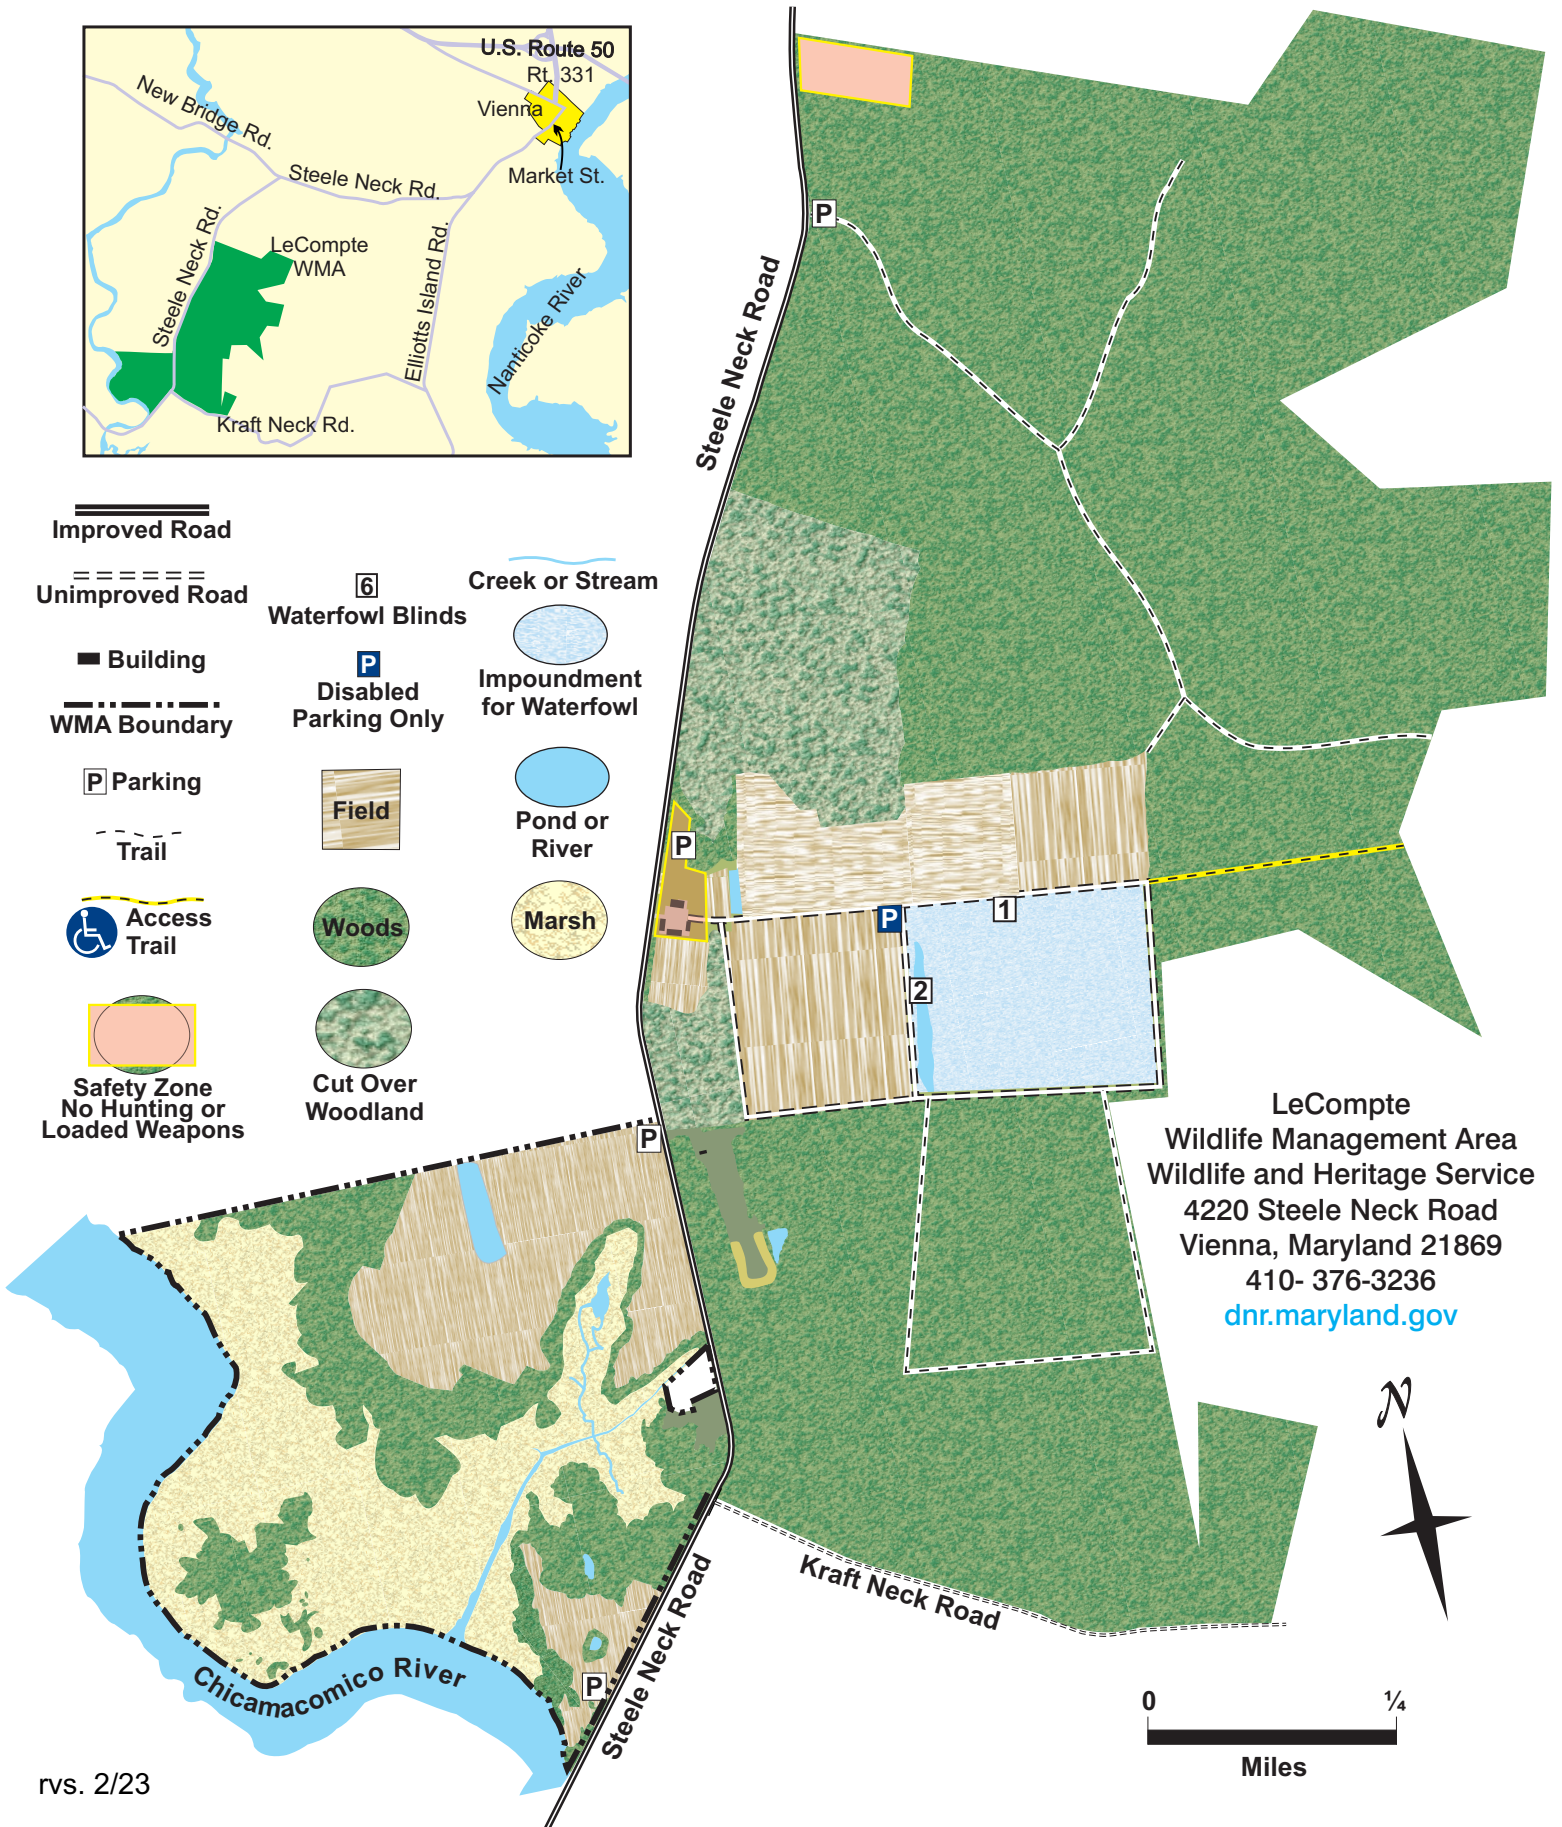

# LeCompte Wildlife Management Area

747 Acres

- Improved Road
- Unimproved Road
- Building
- WMA Boundary
- Parking
- Trail
- Access Trail
- Safety Zone  
No Hunting or Loaded Weapons
- Waterfowl Blinds
- Disabled Parking Only
- Field
- Woods
- Cut Over Woodland
- Creek or Stream
- Impoundment for Waterfowl
- Pond or River
- Marsh

LeCompte  
Wildlife Management Area  
Wildlife and Heritage Service  
4220 Steele Neck Road  
Vienna, Maryland 21869  
410- 376-3236  
[dnr.maryland.gov](http://dnr.maryland.gov)