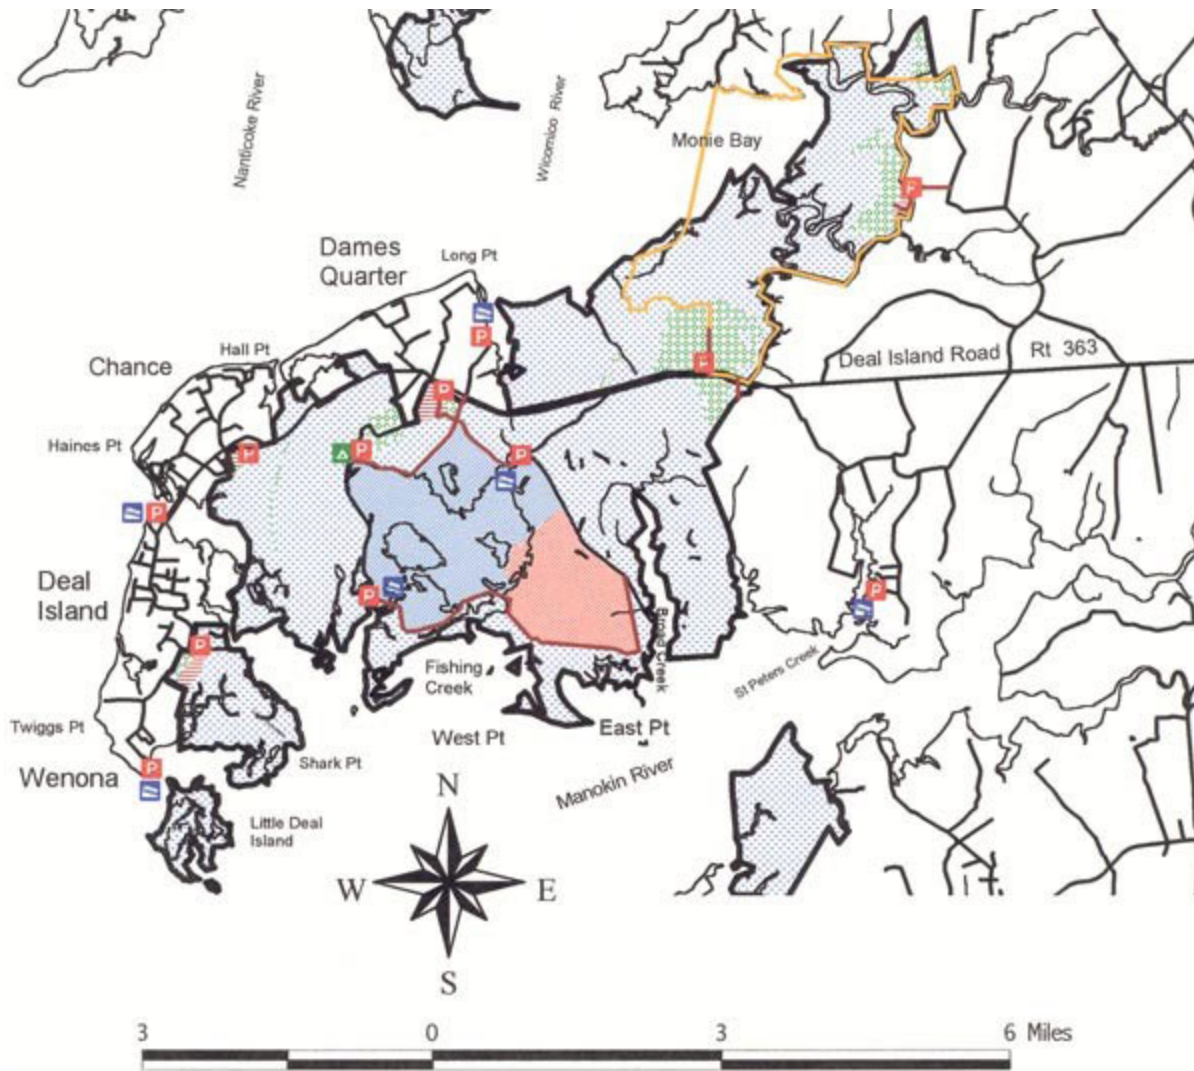

Map of Deal Island Wildlife Management Area

-  Parking
-  Primitive Camping
-  Boat Ramp
-  Roads and Trails
-  Monie Bay NERR
-  Deal Island WMA Boundary
-  Refuge (No Hunting)
-  Impoundment
-  Forest
-  Field
-  Marsh