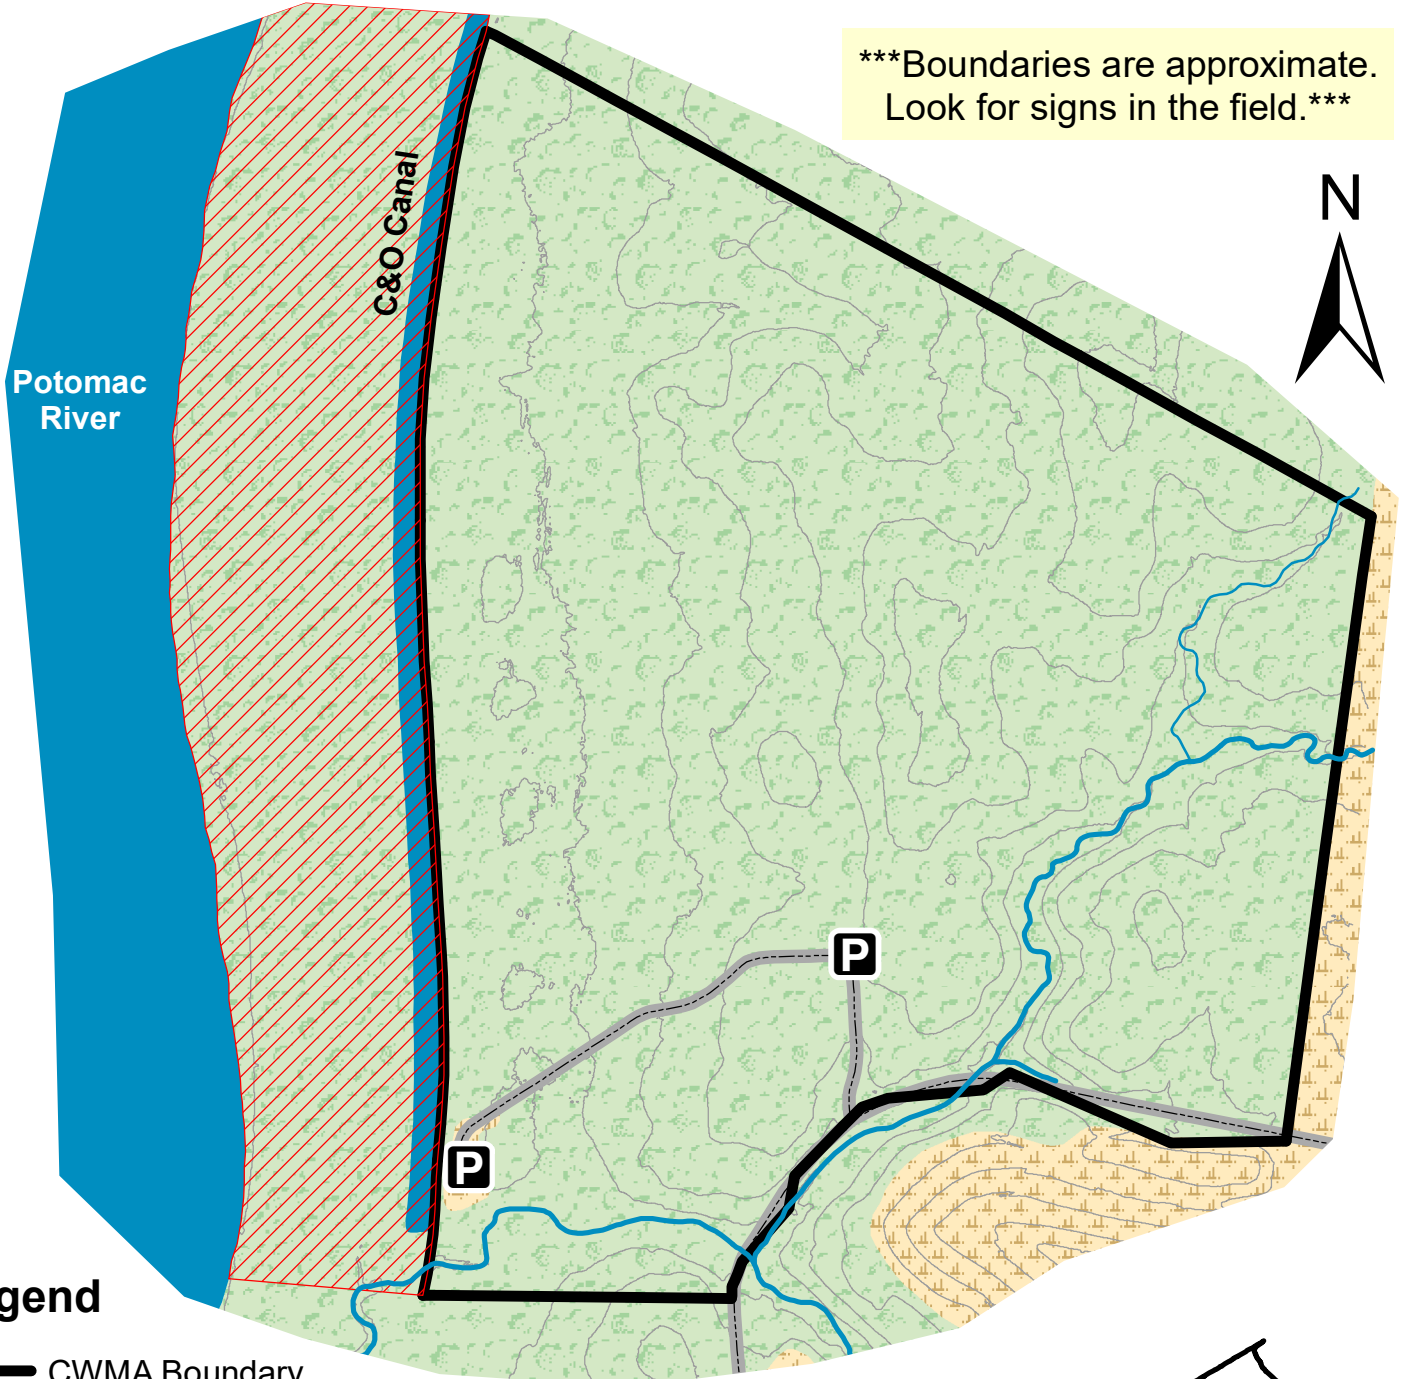

Cherrington Cooperative Wildlife Management Area Dickerson, Maryland (Montgomery County)

***Boundaries are approximate.
Look for signs in the field.***

Legend

- CWMA Boundary
- Roads
- Parking Area
- Safety Zones
- 20 ft. Contours
- Water
- Field
- Mixed Forest