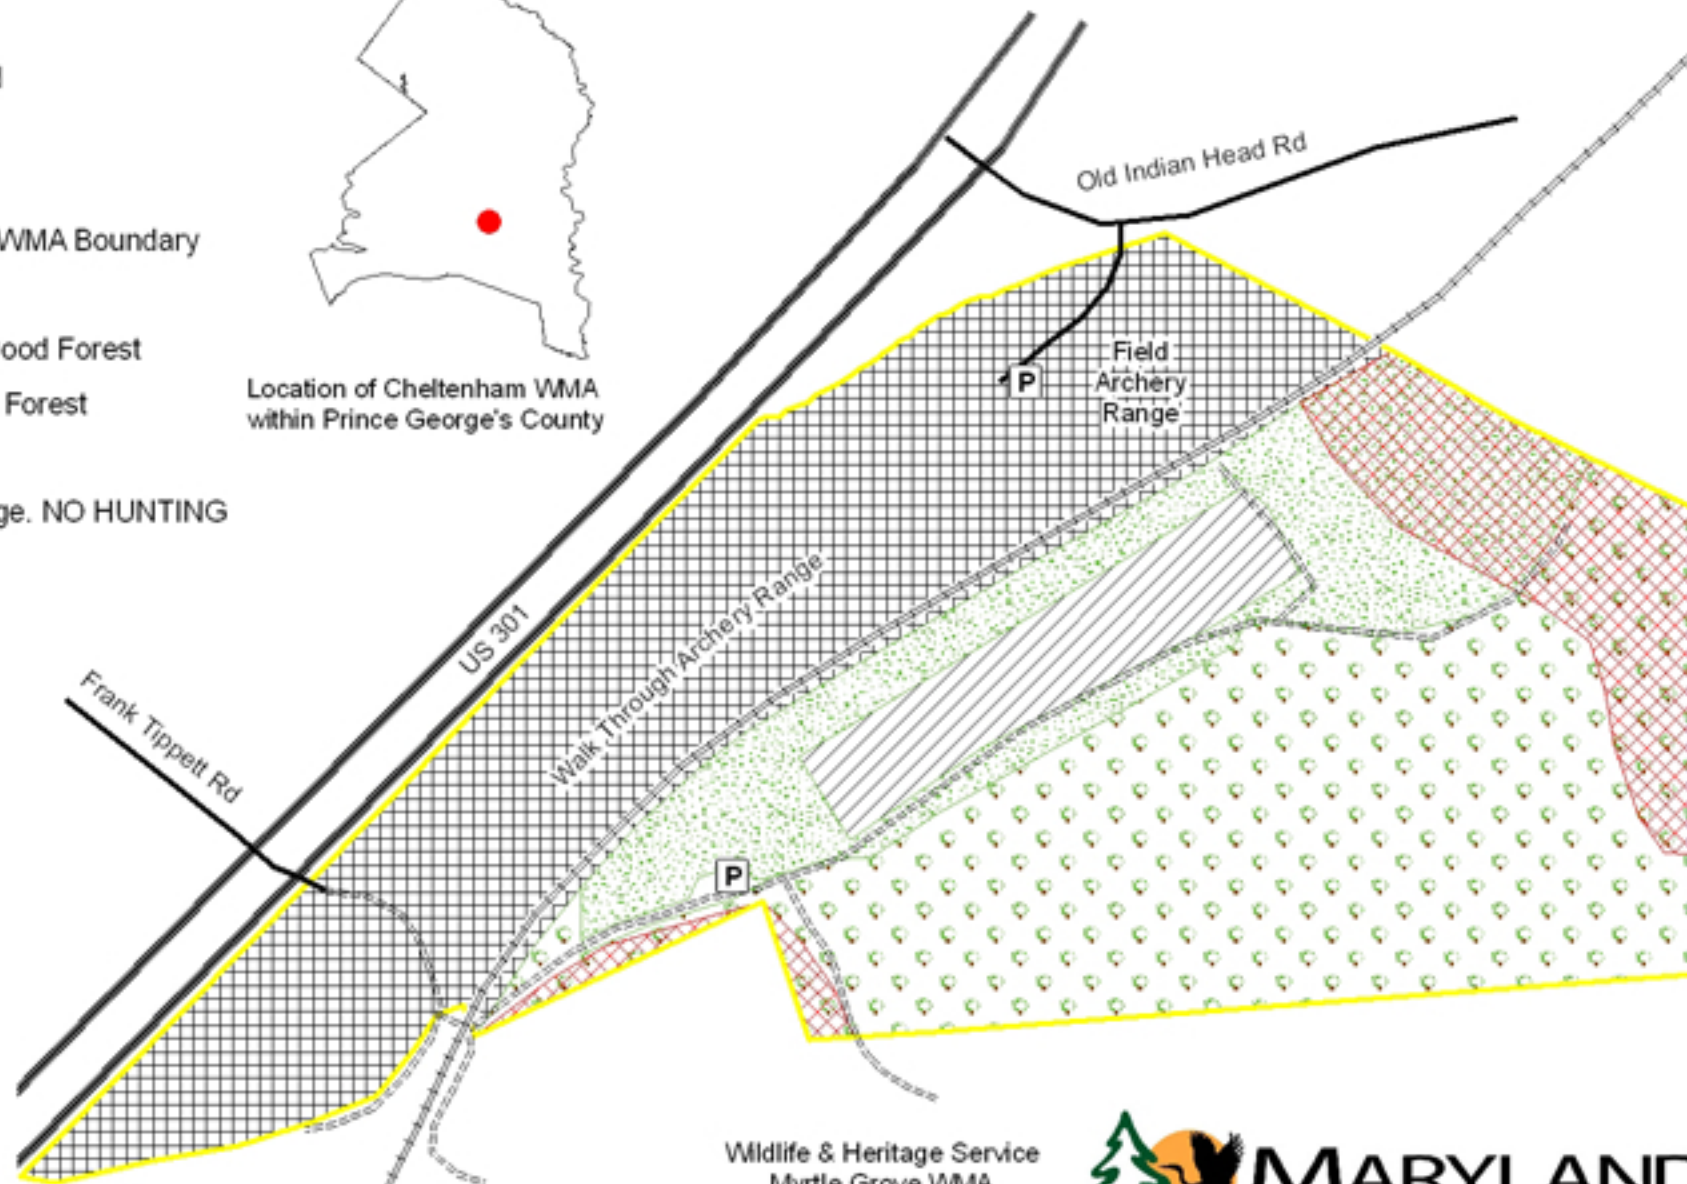

Cheltenham Wildlife Management Area

- Parking
- RR Tracks
- County Road
- Gravel Road
- Highway
- Cheltenham WMA Boundary
- Safety Zone
- Mixed Hardwood Forest
- Planted Pine Forest
- Dove Field
- Archery Range. NO HUNTING

Location of Cheltenham WMA within Prince George's County

Wildlife & Heritage Service
Myrtle Grove WMA
5625 Myrtle Grove Rd.
La Plata, MD 20646
301-743-5161

MARYLAND
DEPARTMENT OF
NATURAL RESOURCES