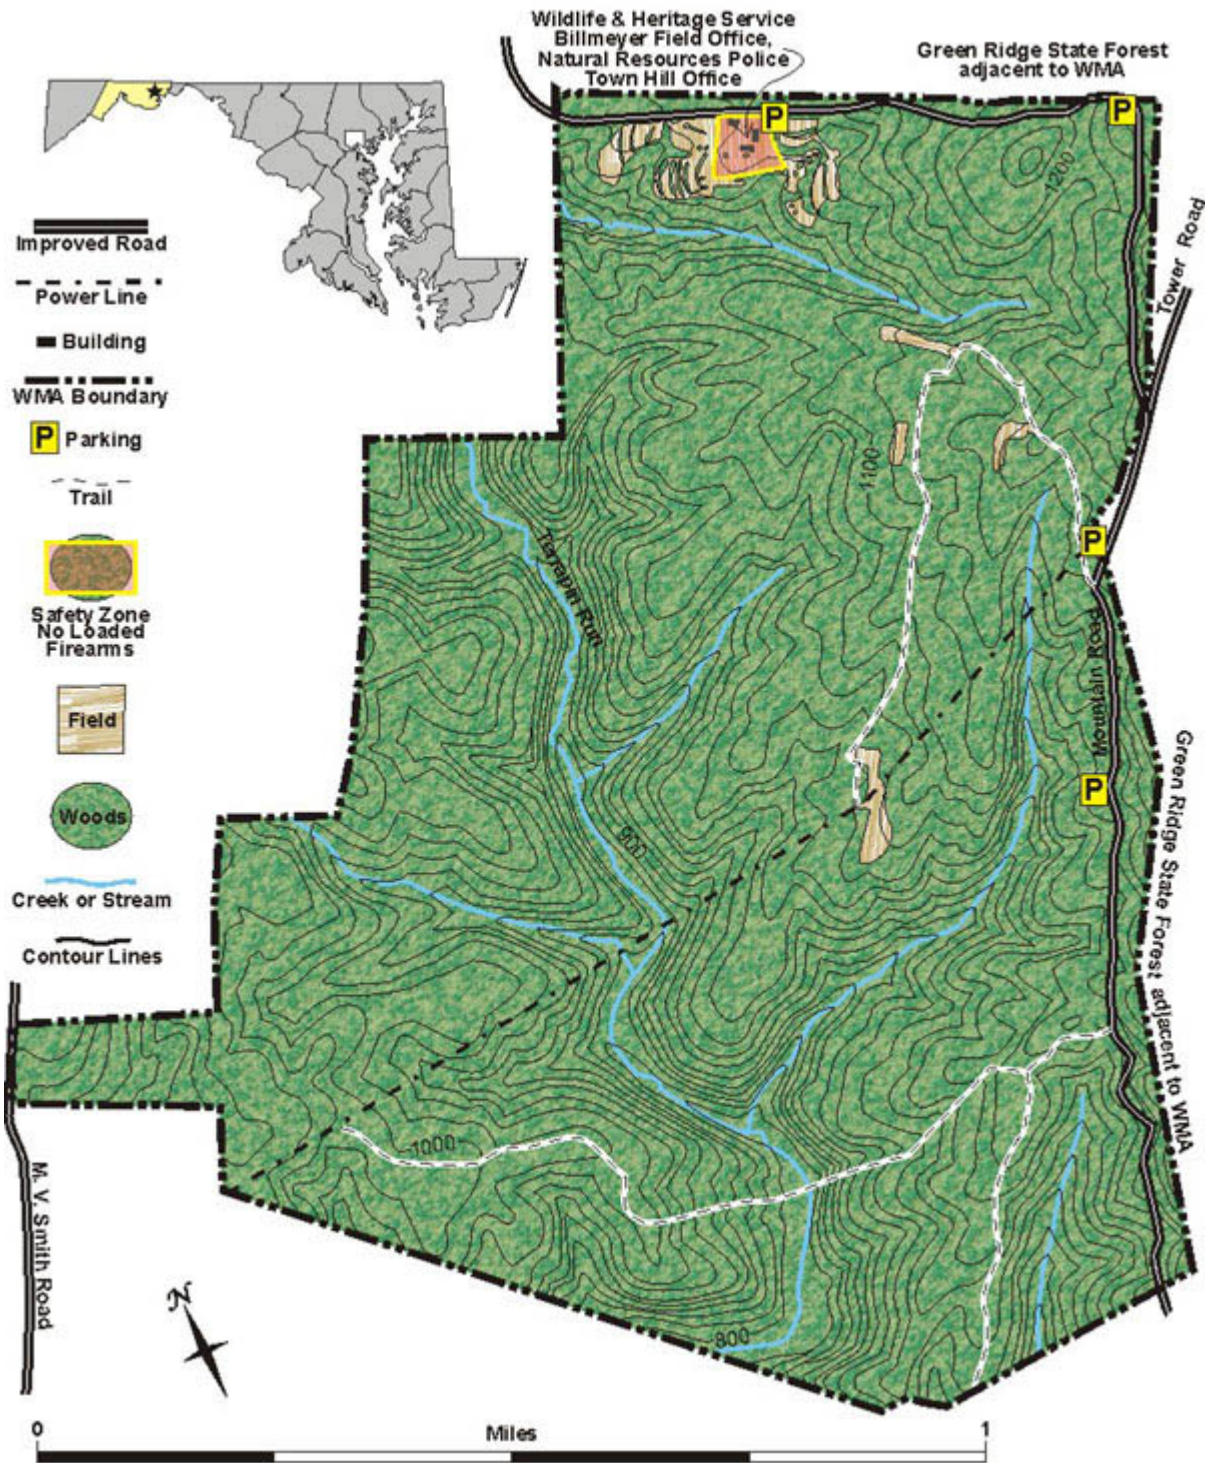

Map of Billmeyer Wildlife Management Area

Dept. of Natural Resources
Wildlife & Heritage Service
Billmeyer WMA
11701 Mountain Rd., NE
Flintstone, MD 21530
301-478-2525