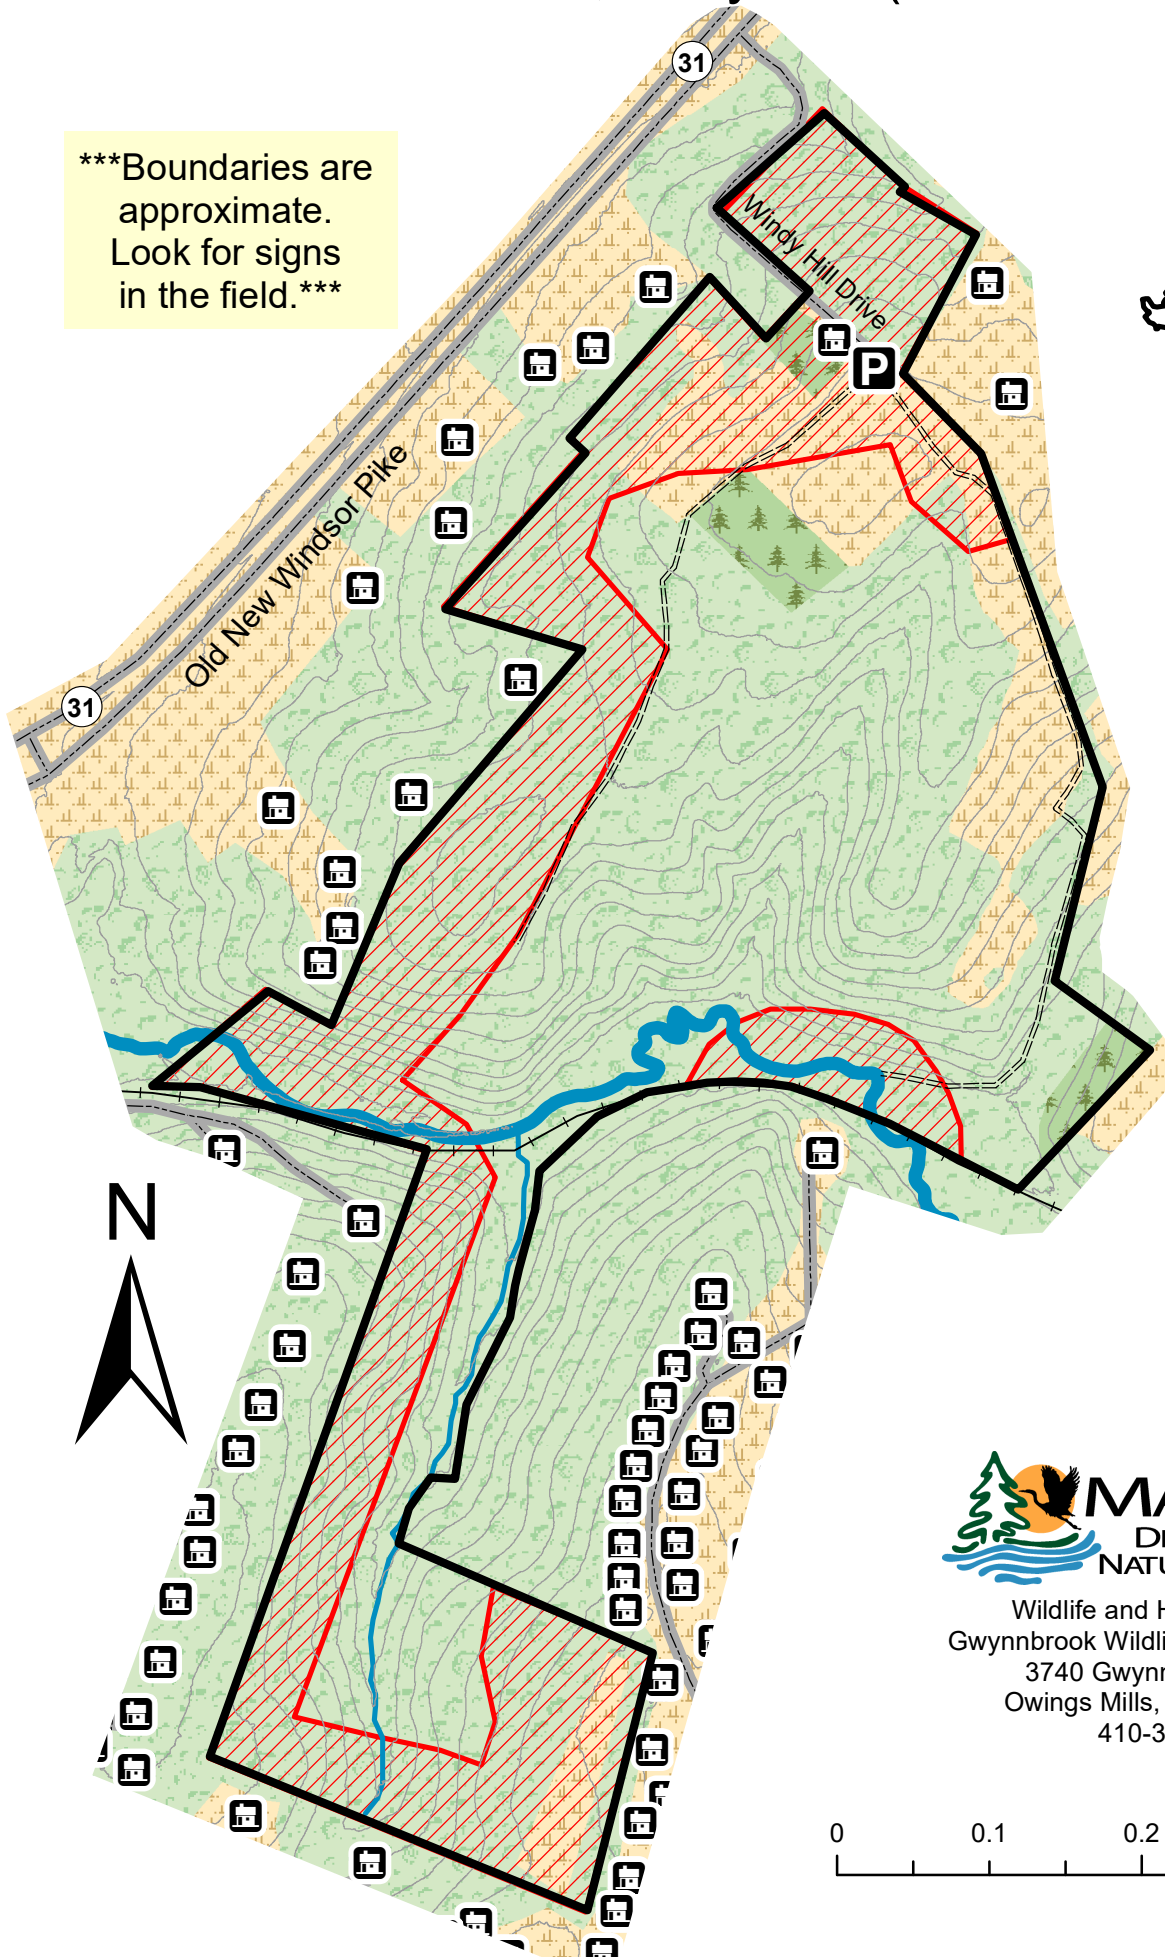

Avondale Wildlife Management Area Westminster, Maryland (Carroll County)

Boundaries are approximate. Look for signs in the field.

Legend

- WMA Boundary
- Parking Lot
- Houses
- Trails
- Railroad Tracks
- Roads
- 20ft Contours
- Streams
- Safety Zone
- 20ft Contours
- Fields
- Pines
- Mixed Forest