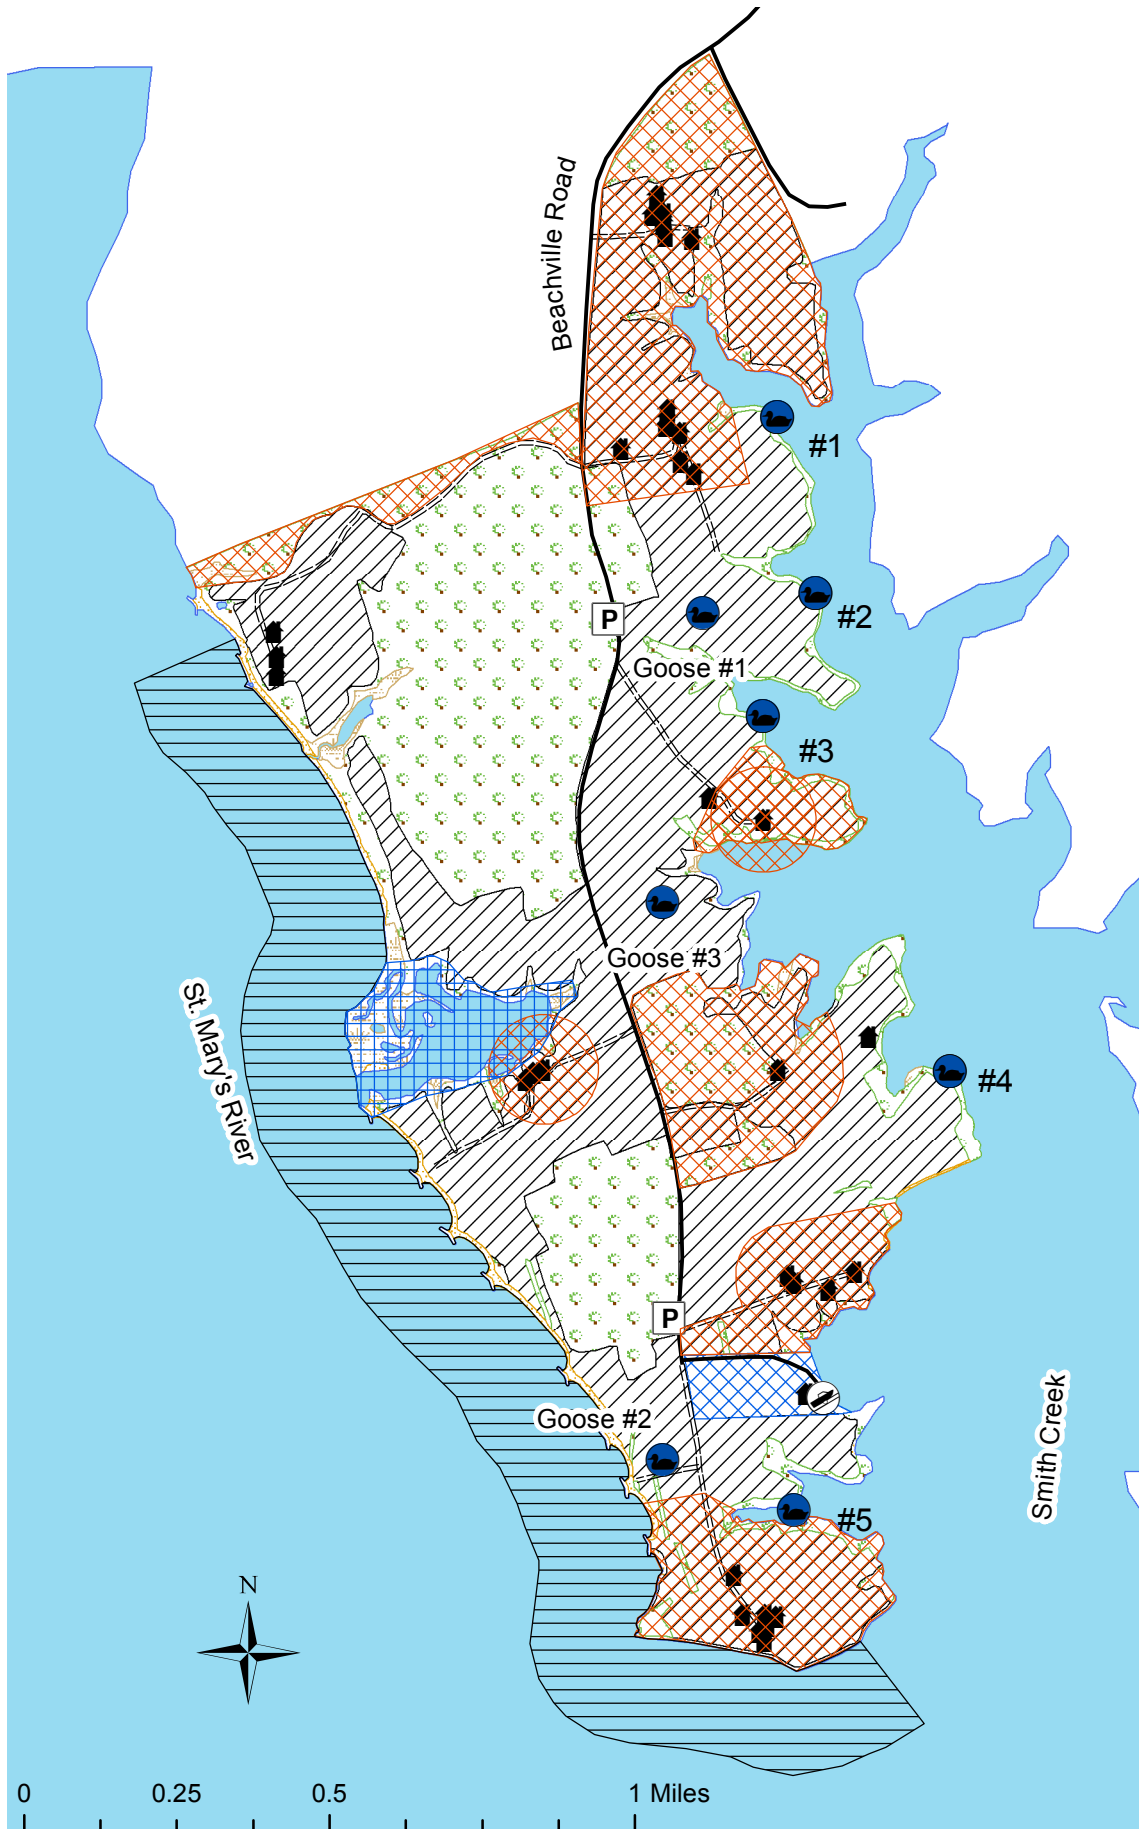

# St. Inigoes State Forest Hunting Map

Location of St. Inigoes State Forest within St. Mary's County

- Waterfowl Blind Site
- Refuge Area No Hunting
- Waterfowl Hunting Zone
- Safety Zone / No Hunting Area
- County Boat Ramp
- Parking
- Dirt Road
- Paved Road
- Buildings
- Sand
- County Park (No Hunting)
- Water
- Field
- Marsh
- Forest

Wildlife & Heritage Service  
Myrtle Grove WMA  
5625 Myrtle Grove Rd.  
La Plata, MD 20646  
301-743-5161

0 0.25 0.5 1 Miles