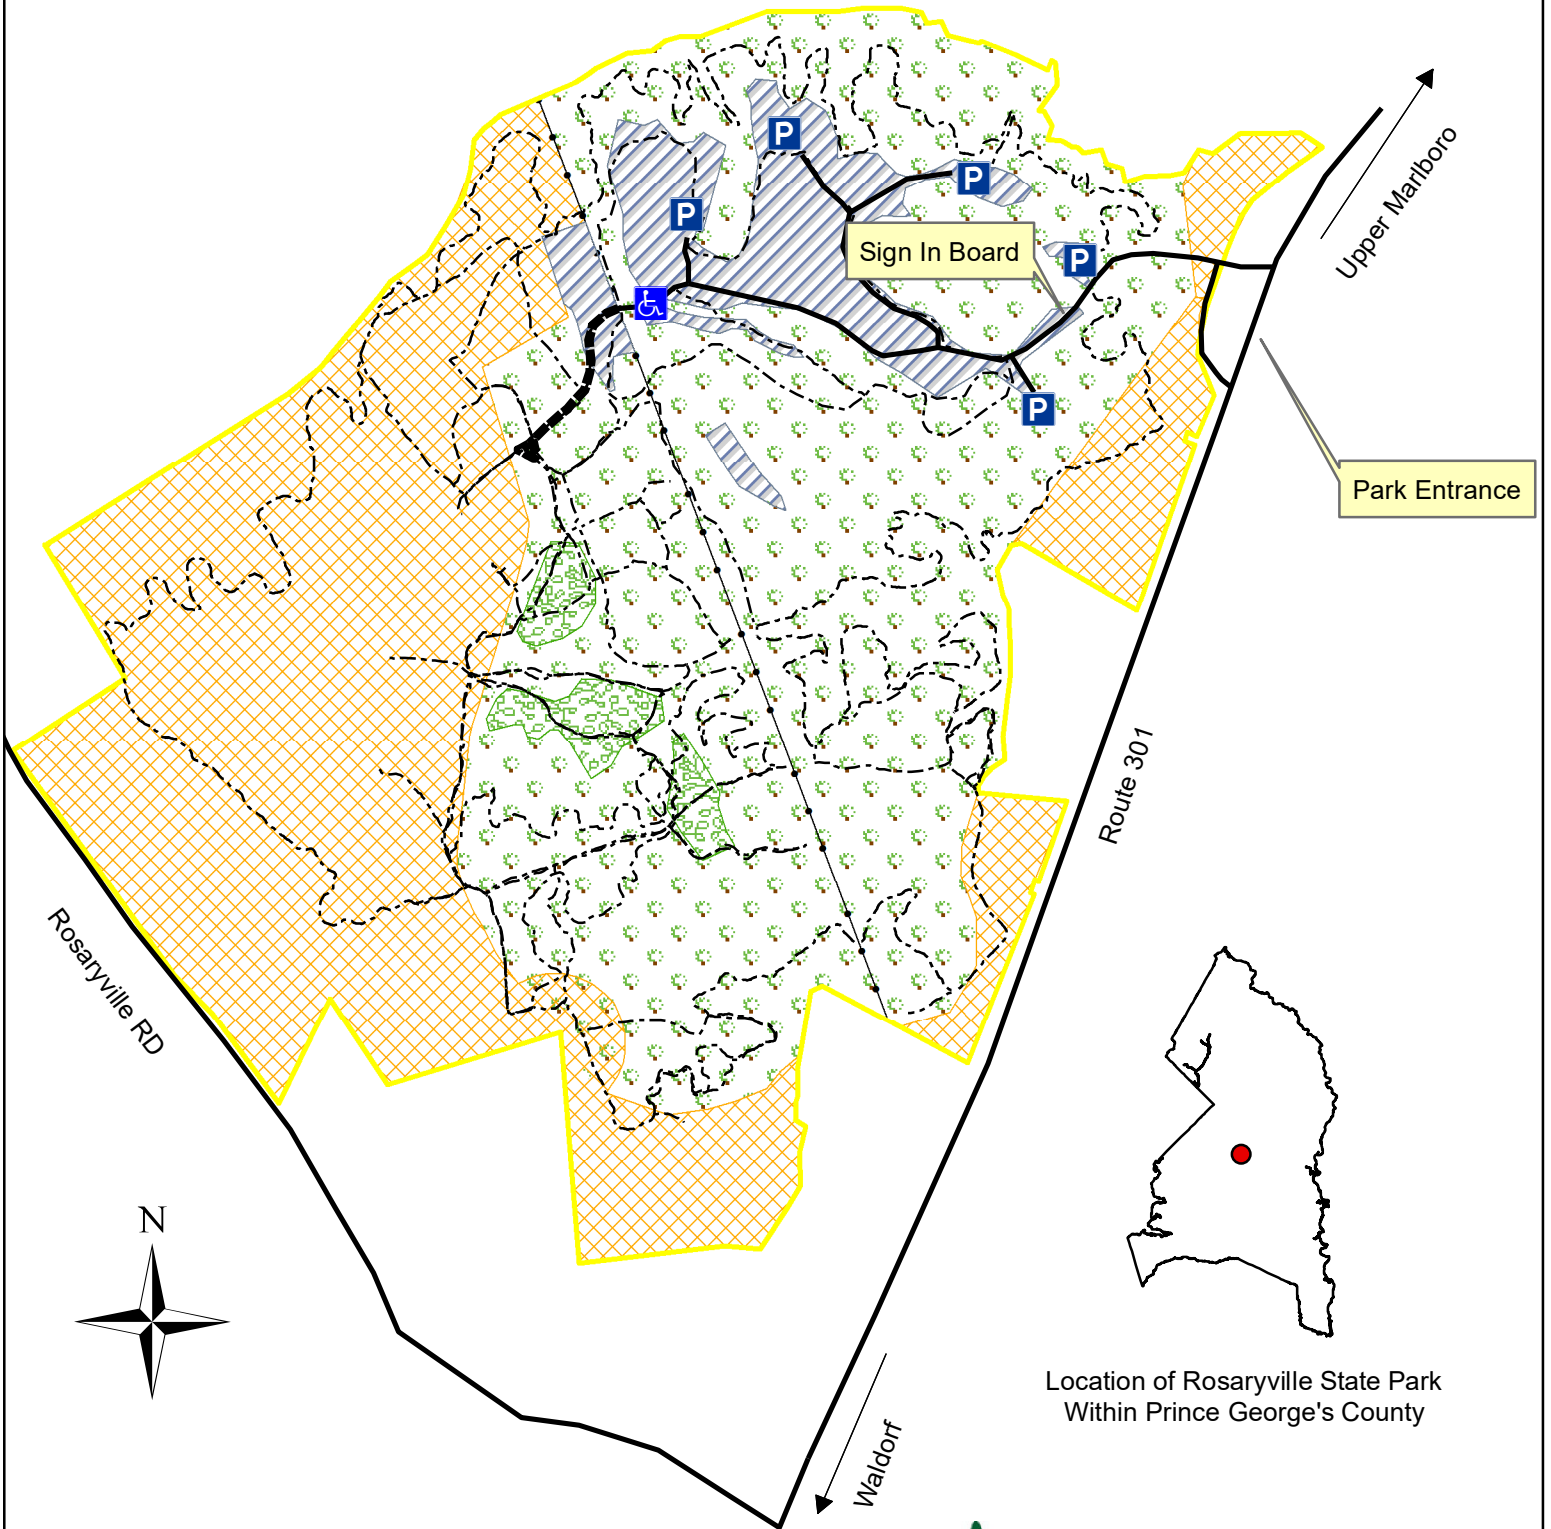

Rosaryville State Park Hunting Map

Location of Rosaryville State Park
Within Prince George's County

- | | |
|-----------------|------------------------------|
| Parking | No Hunting Area/ Safety Zone |
| HFV | Boundary |
| HFV Access Road | Feilds |
| Roads | Forest |
| Trails | Early Succession Area |
| Power Line | |