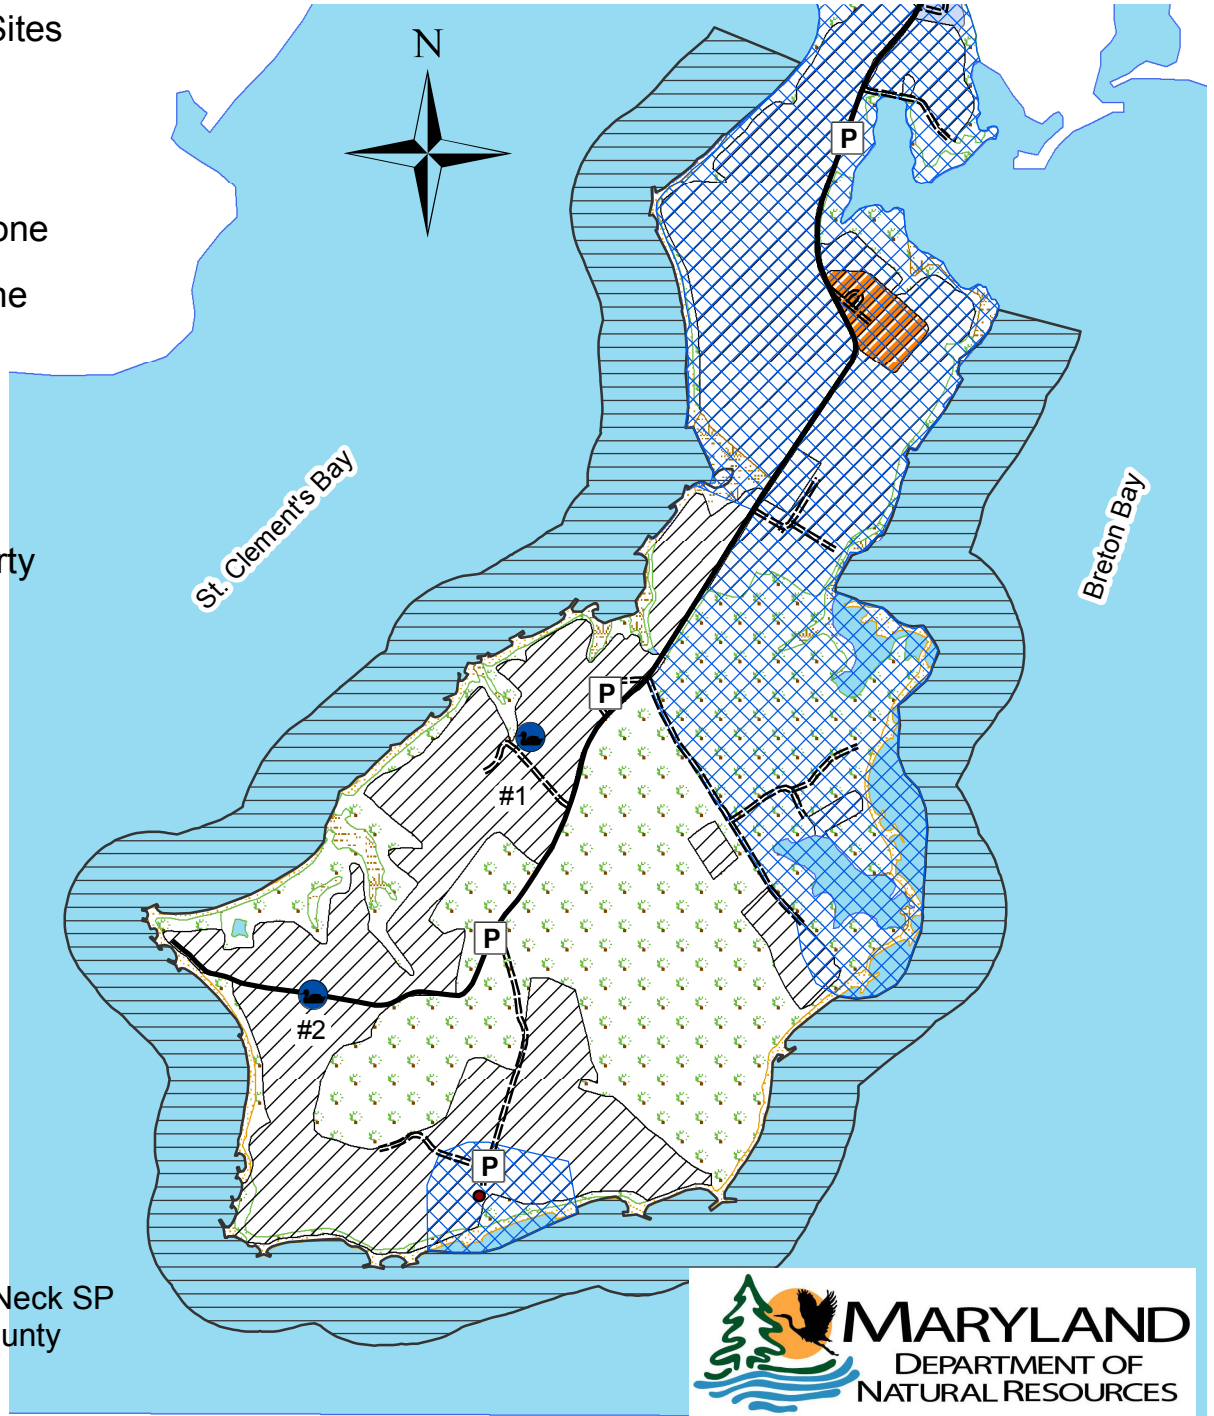

# Newtowne Neck State Park Hunting Map

-  Parking Area
-  Goose Blind Sites
-  Gravel Road
-  Paved Road
-  No Hunting Zone
-  Waterfowl Zone
-  Field
-  Forest
-  Marsh
-  Private Property
-  Sand
-  Water

Location of Newtowne Neck SP within St Mary's County

Waterfowl hunting is by Free Permit in the waterfowl zone.  
 A Daily Reservation is required for all other hunting  
 Only archery equipment is permitted during the early muzzleloader seasons.  
 Parking permitted in designated areas only.  
 Contact Myrtle Grove WMA for information.