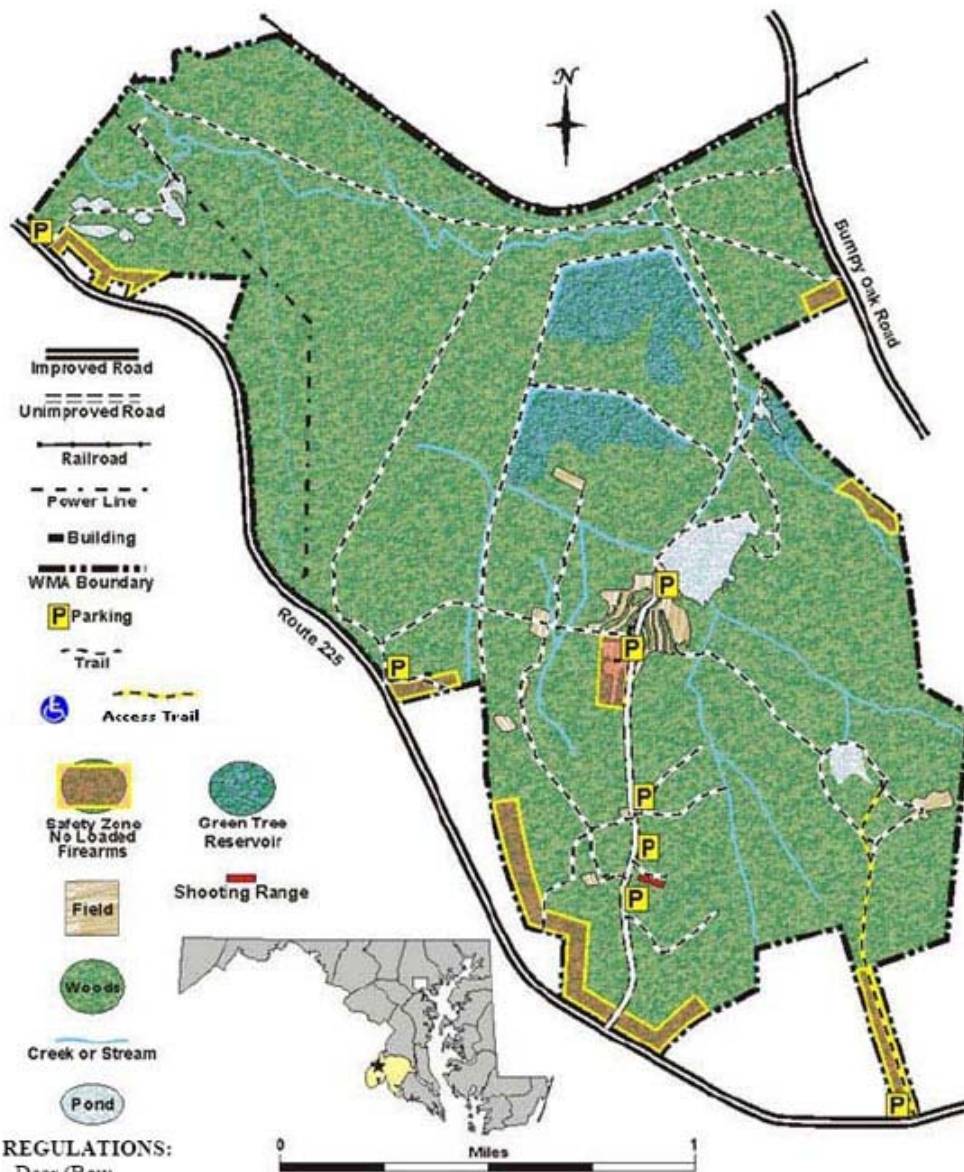

# Map of Myrtle Grove Wildlife Management Area

## REGULATIONS:

- Deer (Bow, Muzzleloader, Shotgun);
- Forest Game;
- Upland Game (Dove Fields Open Tuesday and Friday 12 p.m. – 5 p.m.);
- Shooting Range
- For More Information Please Contact Myrtle WMA. (301) 743-5161