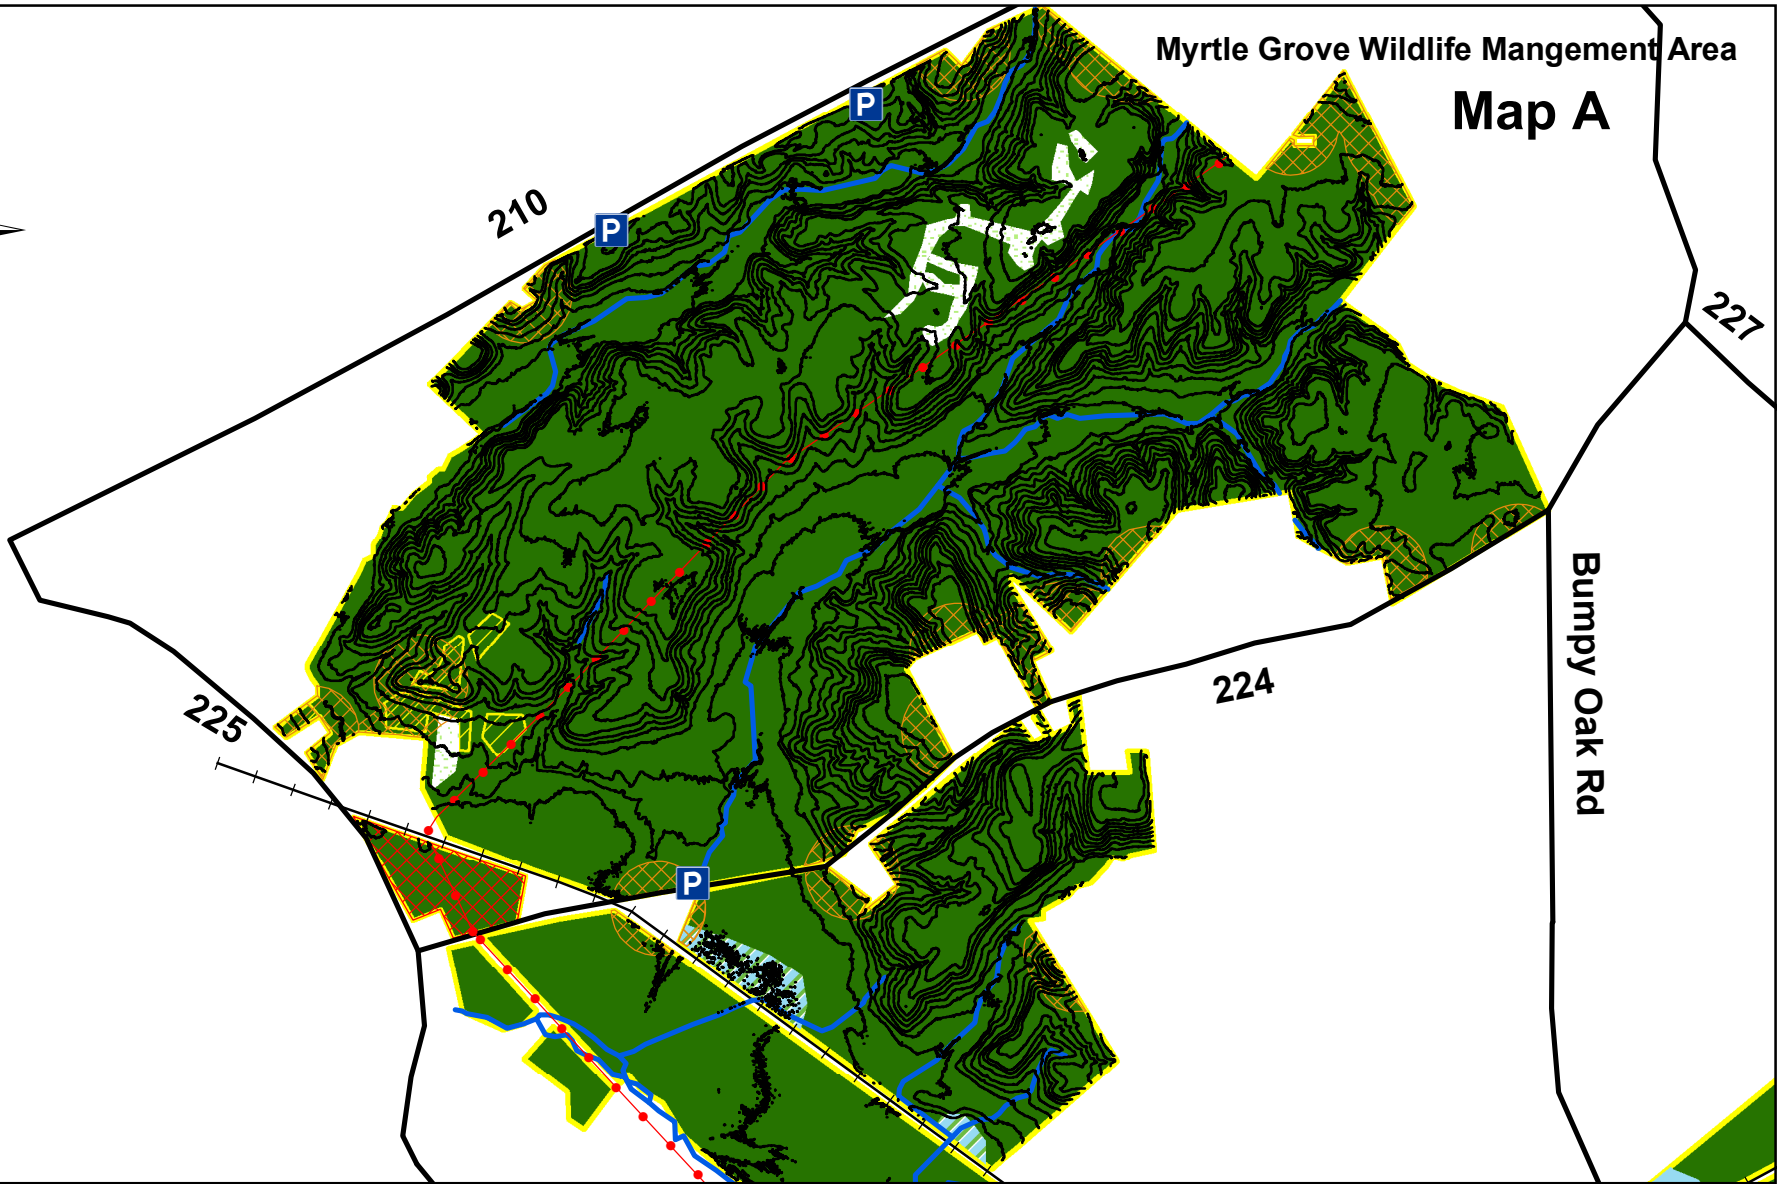

Myrtle Grove Wildlife Mangement Area

Map A

Legend

- | | |
|------------------|----------------------|
| Boundary | Rail Trail |
| Safety Zone | Power Lines |
| No Hunting Area | Streams |
| Early Succession | 20 Foot Contor Lines |
| Wetland | Parking |
| Roads | |

Location of Myrtle Grove WMA within Charles County

Wildlife & Heritage Service
Myrtle Grove WMA
5625 myrtle Grove RD.
La Plata, MD 20646
(301)743-5161