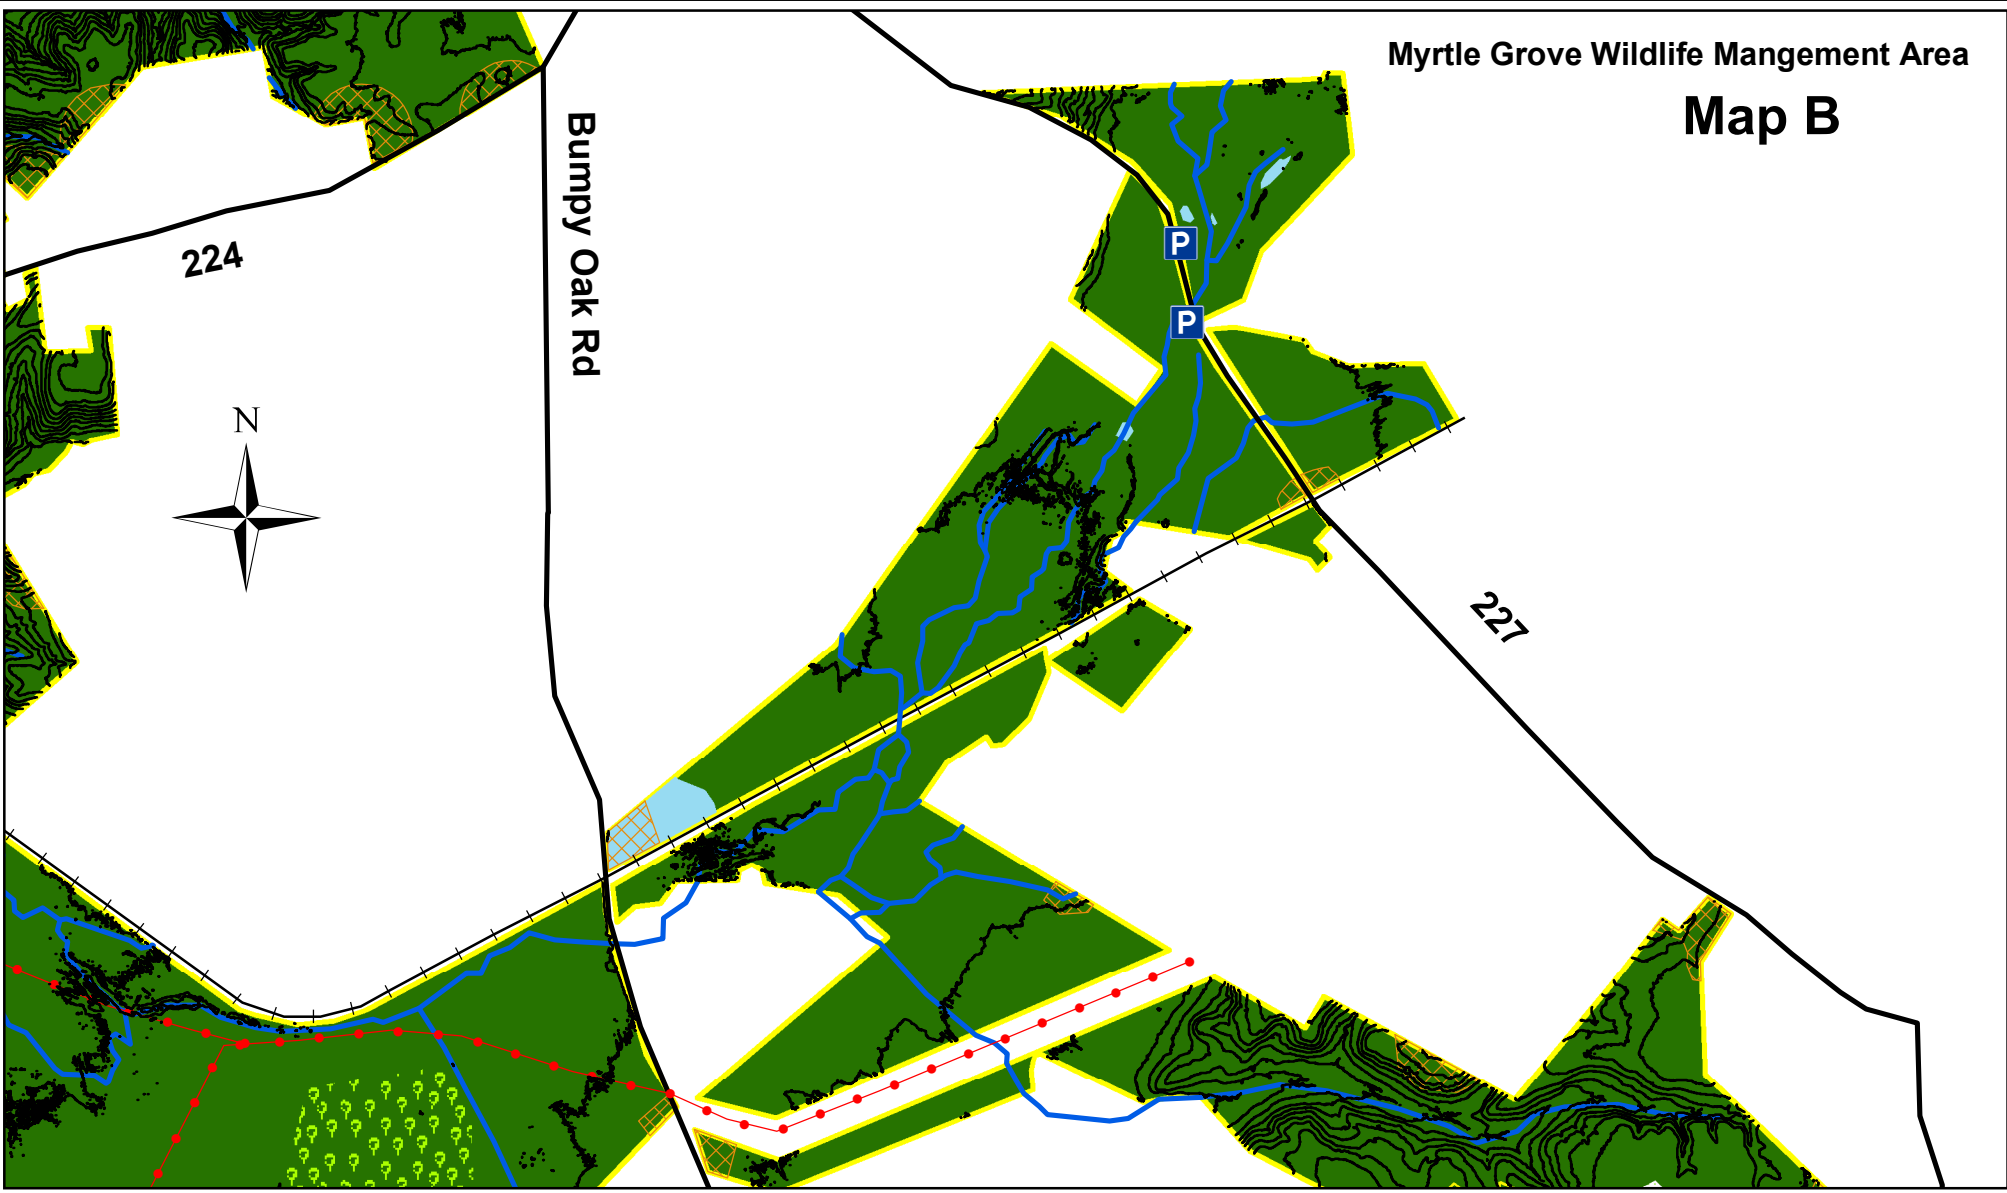

Myrtle Grove Wildlife Mangement Area

Map B

Bumpy Oak Rd

224

227

P

P

Legend

-  Boundary
-  Safety Zone
-  Water
-  Green tree impoundment
-  Roads
-  Rail trail
-  Power lines
-  Streams
-  20 Foot Contor Lines
-  Parking

Location of Myrtle Grove WMA within Charles County

Wildlife & Heritage Service  
Myrtle Grove WMA  
5625 myrtle Grove RD.  
La Plata, MD 20646  
(301)743-5161