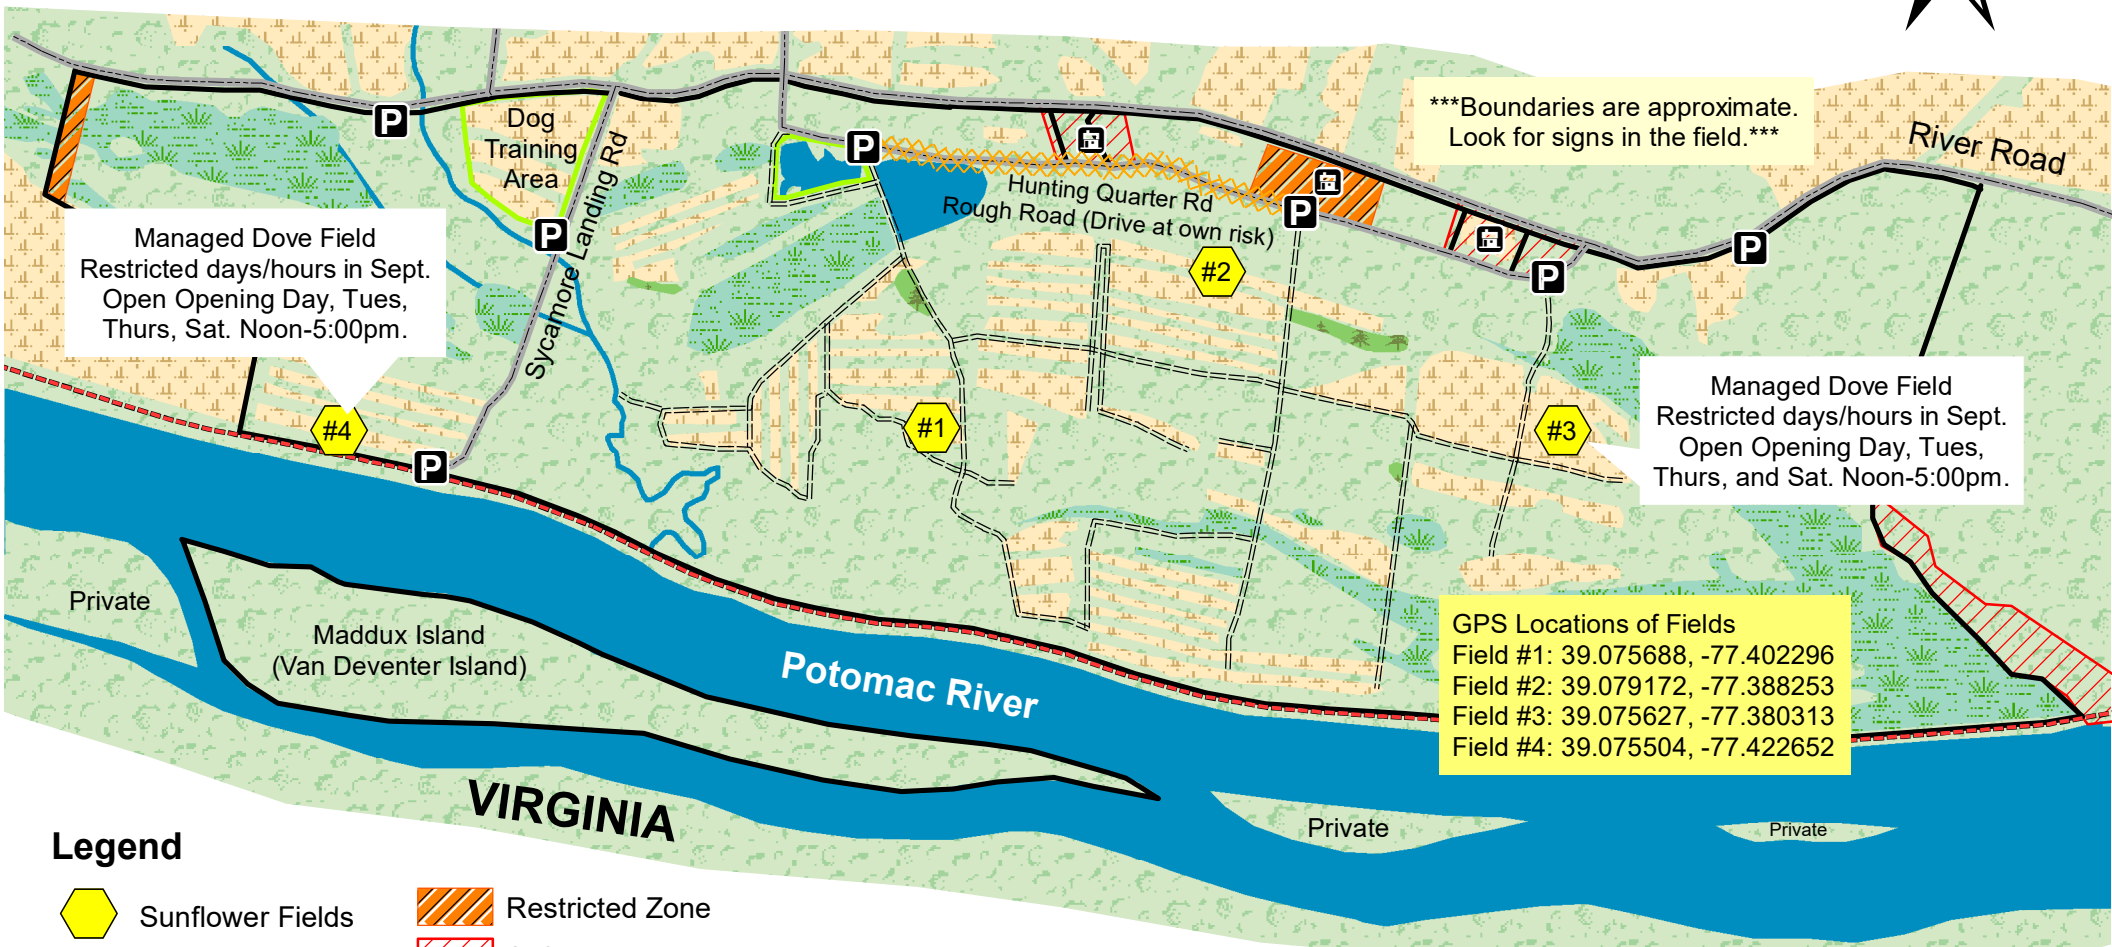

McKee-Beshers Wildlife Management Area Poolesville, Maryland (Montgomery County)

2021 Dove Field Locations

Managed Dove Field
Restricted days/hours in Sept.
Open Opening Day, Tues,
Thurs, Sat. Noon-5:00pm.

Managed Dove Field
Restricted days/hours in Sept.
Open Opening Day, Tues,
Thurs, and Sat. Noon-5:00pm.

***Boundaries are approximate.
Look for signs in the field.***

GPS Locations of Fields
Field #1: 39.075688, -77.402296
Field #2: 39.079172, -77.388253
Field #3: 39.075627, -77.380313
Field #4: 39.075504, -77.422652

Legend

- Sunflower Fields
- Parking Areas
- Roads
- C&O Canal Towpath
- WMA Boundary
- Trails
- Dog Training Areas
- Restricted Zone
- Safety Zone
- Marsh
- Fields
- Pine Stands
- Mixed Forest
- Rivers and Ponds