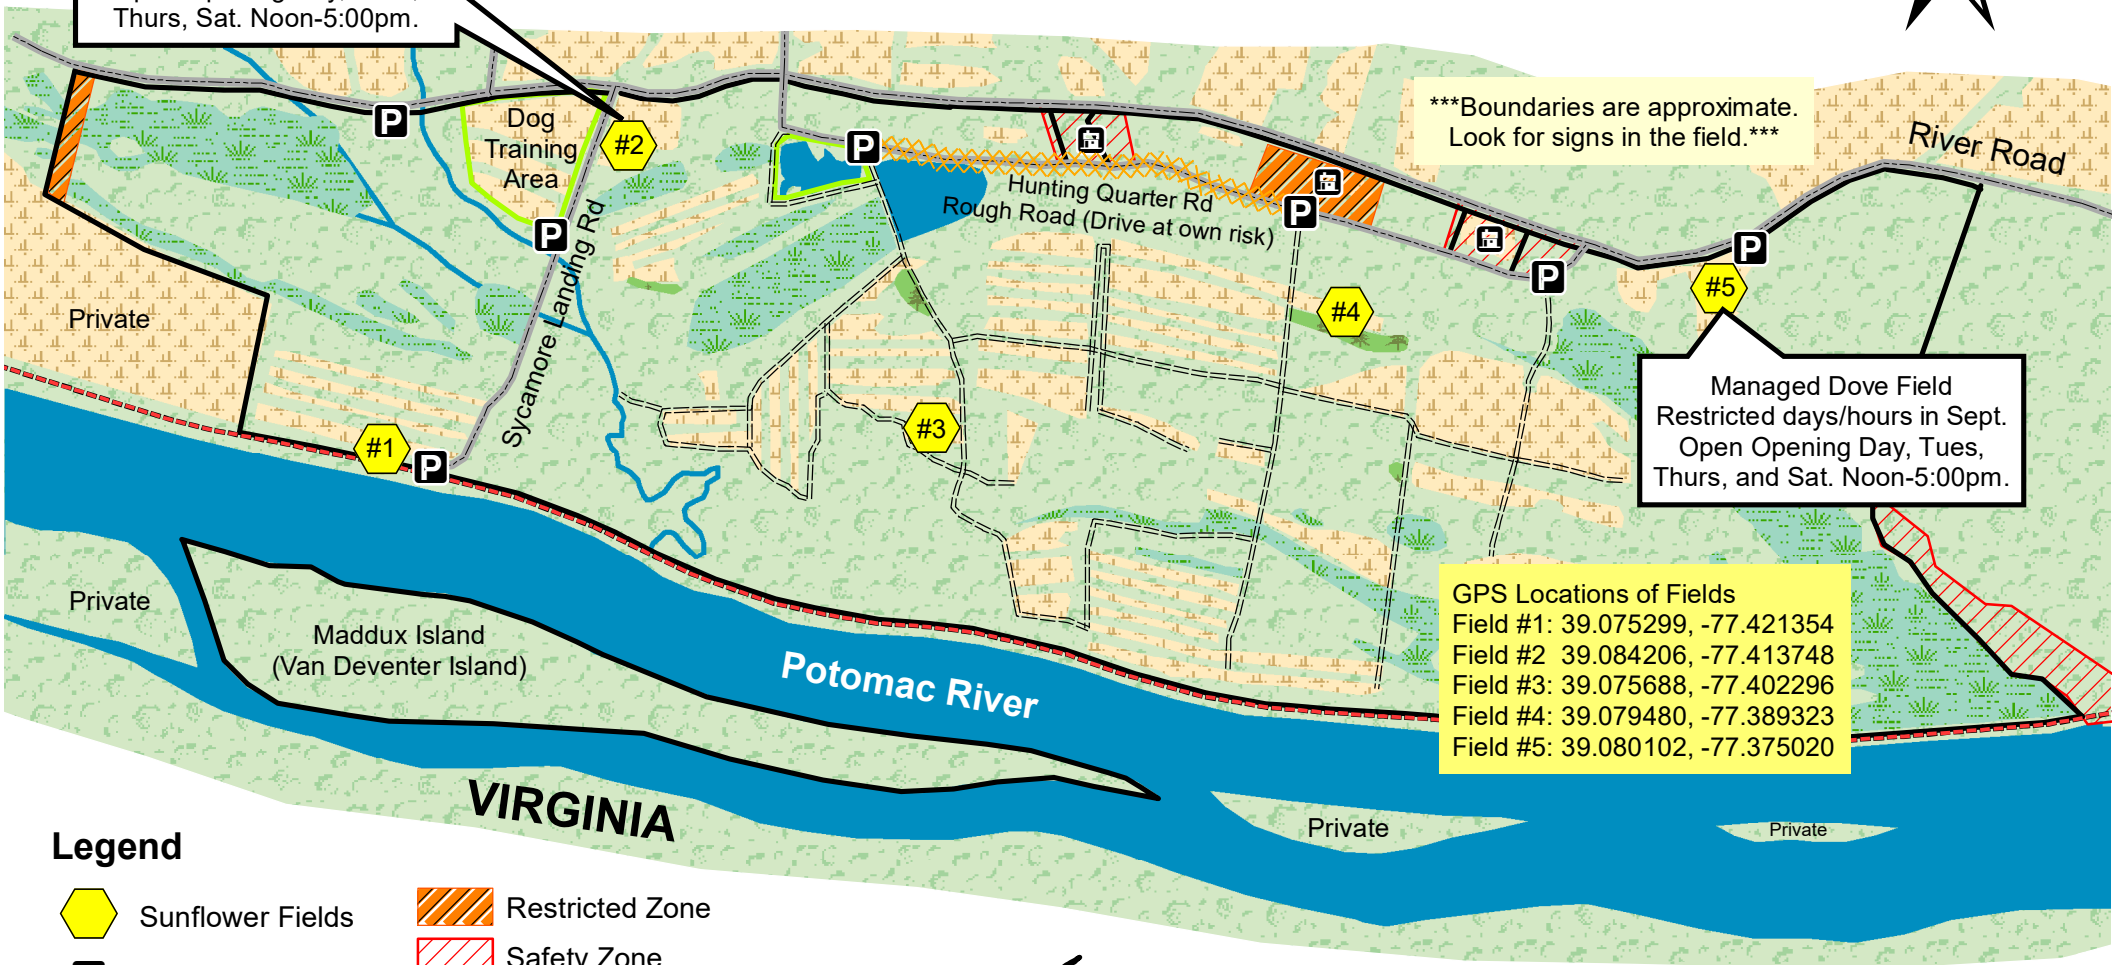

McKee-Beshers Wildlife Management Area Poolesville, Maryland (Montgomery County)

2022 Dove Field Locations

Managed Dove Field
Restricted days/hours in Sept.
Open Opening Day, Tues,
Thurs, Sat. Noon-5:00pm.

***Boundaries are approximate.
Look for signs in the field.***

Managed Dove Field
Restricted days/hours in Sept.
Open Opening Day, Tues,
Thurs, and Sat. Noon-5:00pm.

GPS Locations of Fields
Field #1: 39.075299, -77.421354
Field #2: 39.084206, -77.413748
Field #3: 39.075688, -77.402296
Field #4: 39.079480, -77.389323
Field #5: 39.080102, -77.375020

Legend

- Sunflower Fields
- Parking Areas
- Roads
- C&O Canal Towpath
- WMA Boundary
- Trails
- Dog Training Areas
- Restricted Zone
- Safety Zone
- Marsh
- Fields
- Pine Stands
- Mixed Forest
- Rivers and Ponds