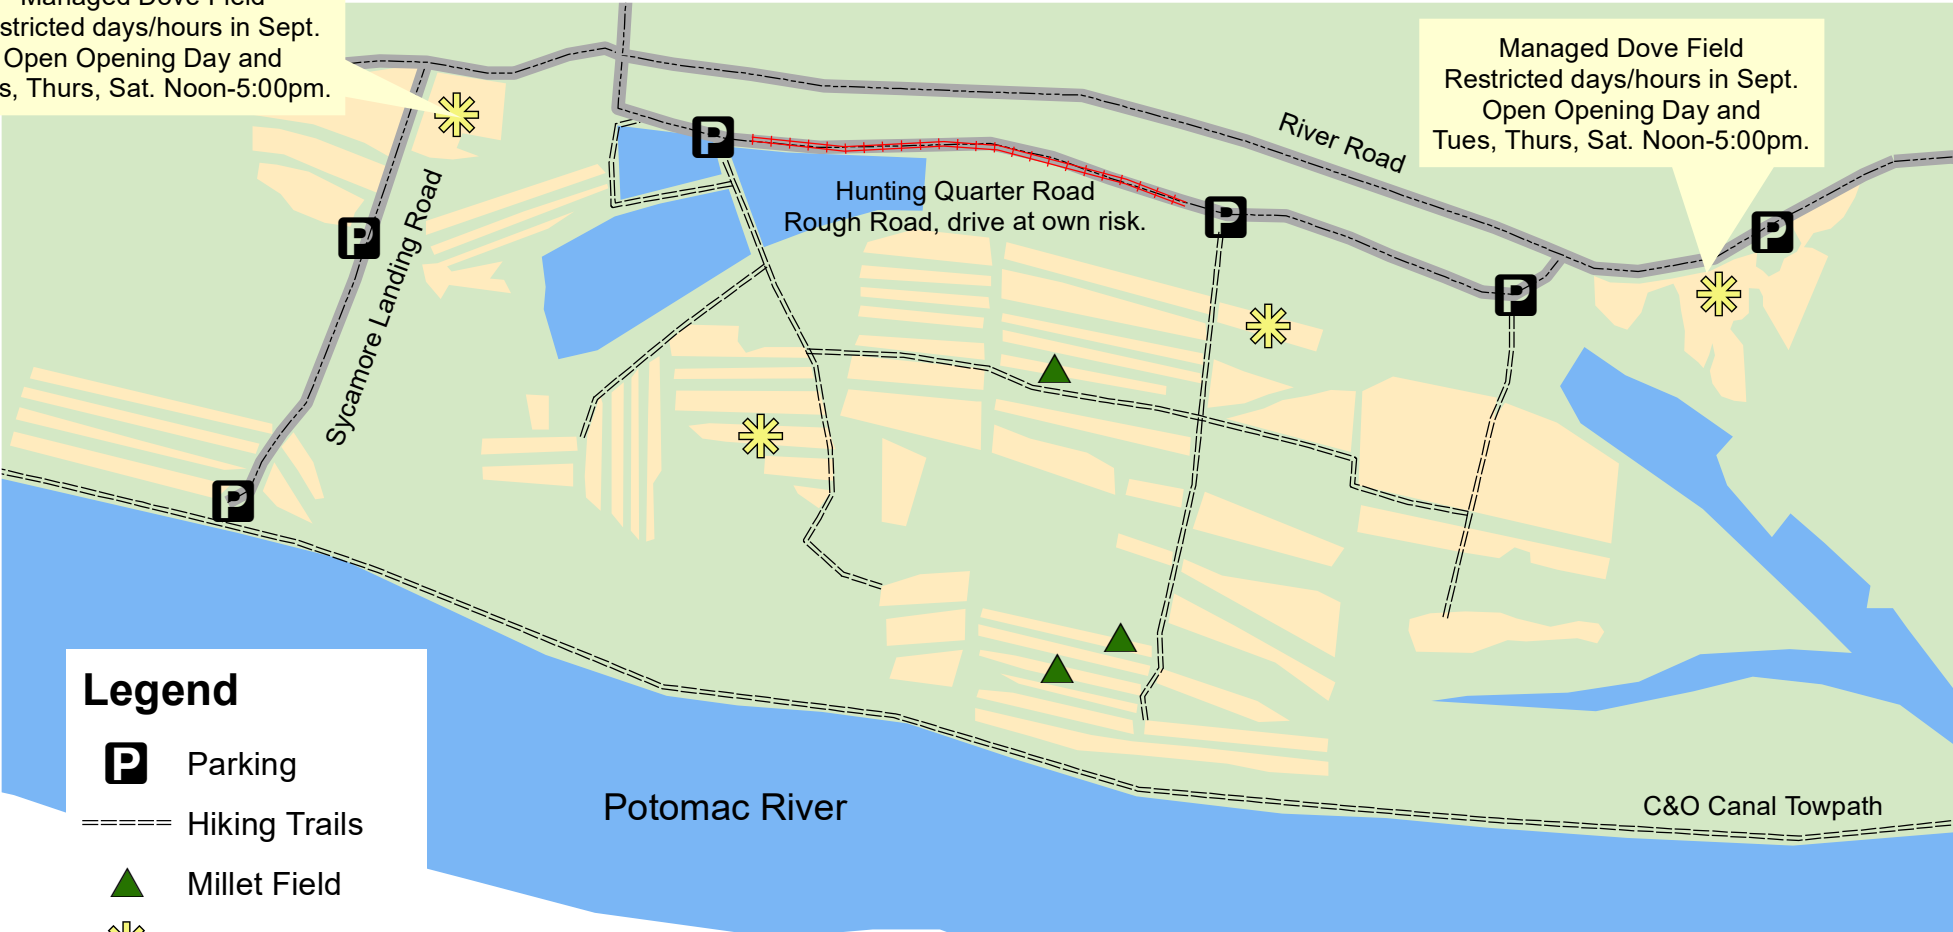

McKee-Beshers WMA Public Dove Fields 2018-19

Managed Dove Field
 Restricted days/hours in Sept.
 Open Opening Day and
 Tues, Thurs, Sat. Noon-5:00pm.

Managed Dove Field
 Restricted days/hours in Sept.
 Open Opening Day and
 Tues, Thurs, Sat. Noon-5:00pm.

Legend

- Parking
- Hiking Trails
- Millet Field
- Sunflower Field
- Rough Road
- Roads
- Water
- Fields
- Forest

Maryland Wildlife and Heritage Service
 3740 Gwynnbrook Avenue
 Owings Mill, Maryland 21117
 410-356-9272