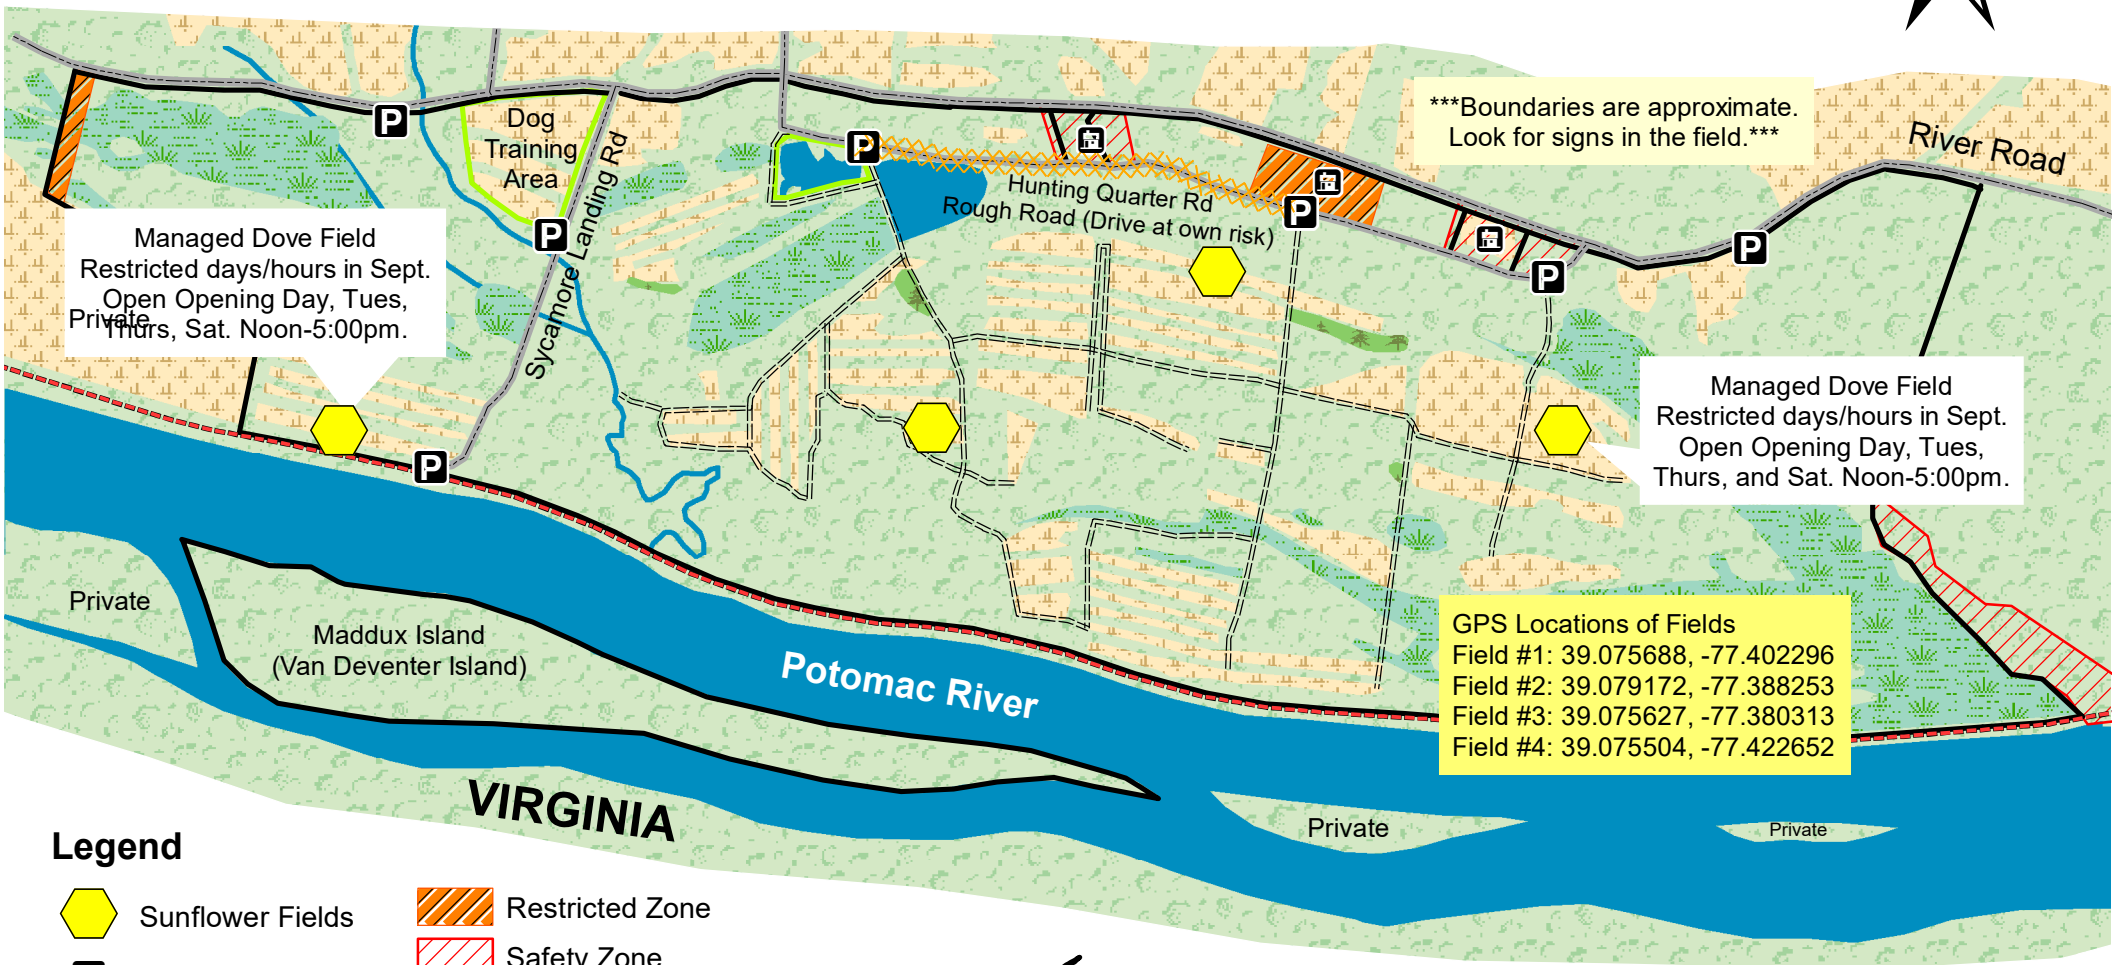

McKee-Beshers Wildlife Management Area Poolesville, Maryland (Montgomery County)

2021 Dove Field Locations

Managed Dove Field
Restricted days/hours in Sept.
Open Opening Day, Tues,
Thurs, Sat. Noon-5:00pm.

Managed Dove Field
Restricted days/hours in Sept.
Open Opening Day, Tues,
Thurs, and Sat. Noon-5:00pm.

***Boundaries are approximate.
Look for signs in the field.***

GPS Locations of Fields
Field #1: 39.075688, -77.402296
Field #2: 39.079172, -77.388253
Field #3: 39.075627, -77.380313
Field #4: 39.075504, -77.422652

Legend

- Sunflower Fields
- Parking Areas
- Roads
- C&O Canal Towpath
- WMA Boundary
- Trails
- Dog Training Areas
- Restricted Zone
- Safety Zone
- Marsh
- Fields
- Pine Stands
- Mixed Forest
- Rivers and Ponds