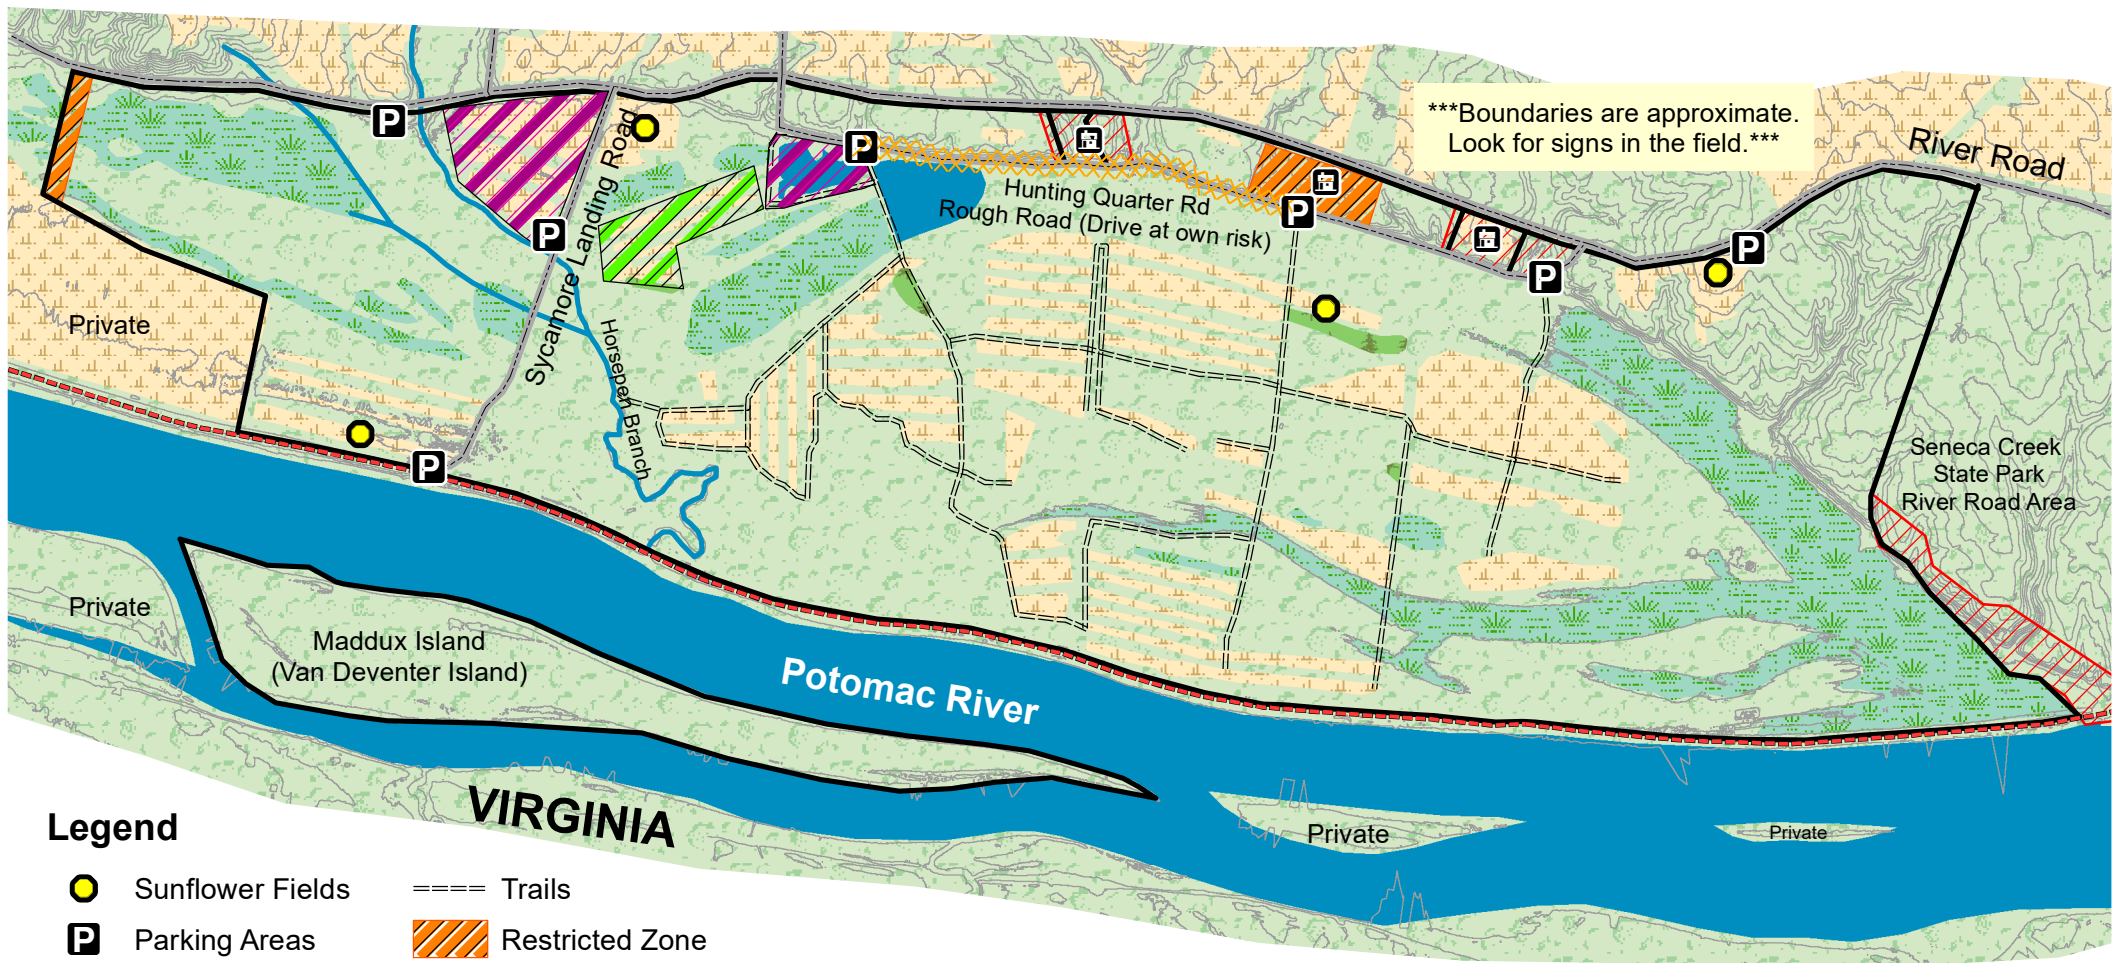

McKee-Beshers Wildlife Management Area Poolesville, Maryland (Montgomery County)

***Boundaries are approximate.
Look for signs in the field.***

Legend

- Sunflower Fields
- Parking Areas
- Dog Training Area
- Field Trial Area
- Roads
- Occupied Dwelling
- C&O Canal Towpath
- WMA Boundary
- Trails
- Restricted Zone
- Safety Zone